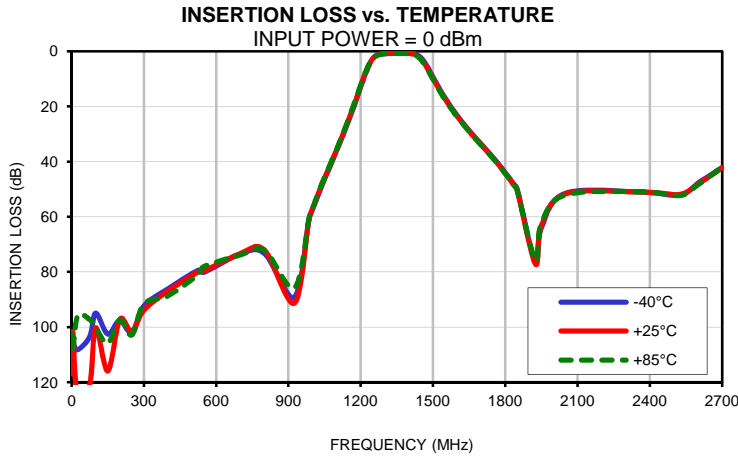

Typical Performance Curves

Band Pass Filter

CBP-1350C+

Typical Performance Curves