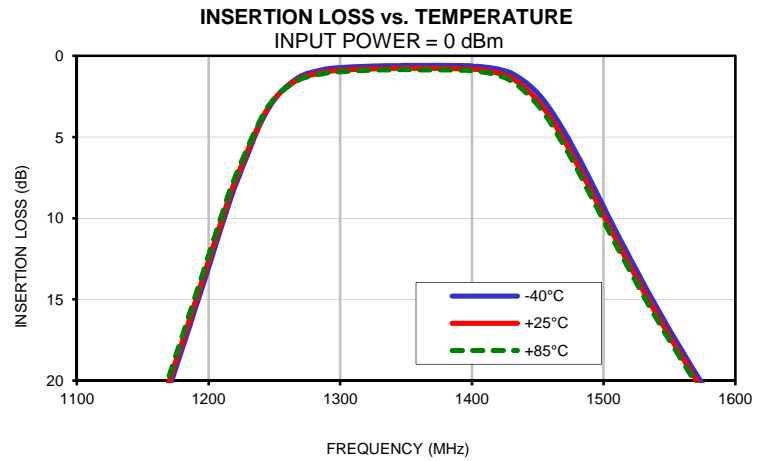

Typical Performance Curves

Band Pass Filter

CBP-1350C+

Typical Performance Curves