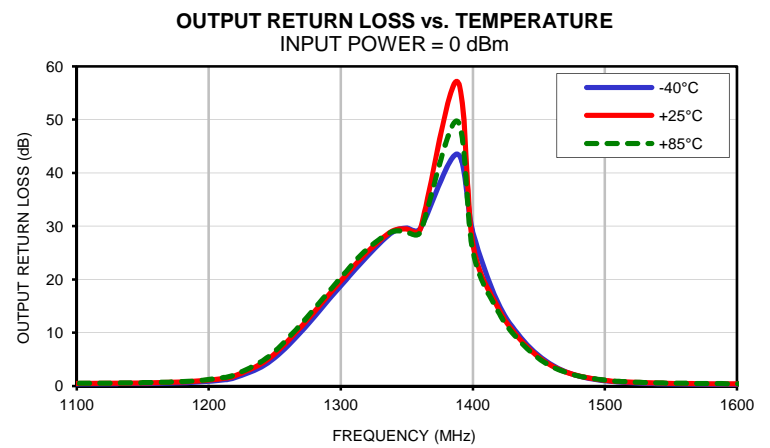

Typical Performance Curves

Band Pass Filter

CBP-1350C+

Typical Performance Curves