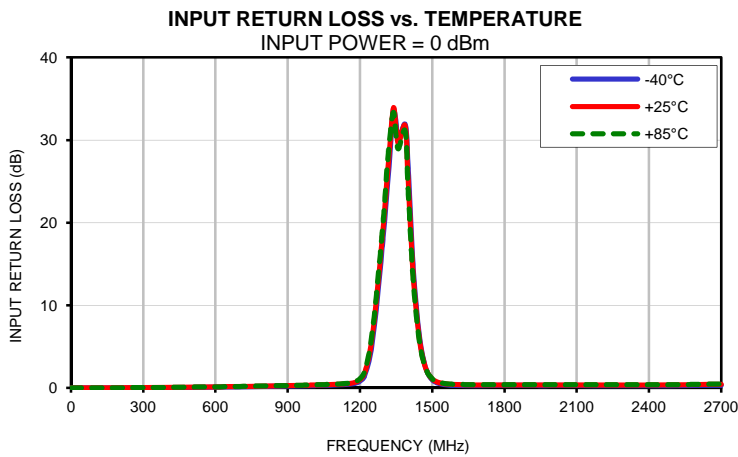

Typical Performance Curves

Band Pass Filter

CBP-1350C+

Typical Performance Curves