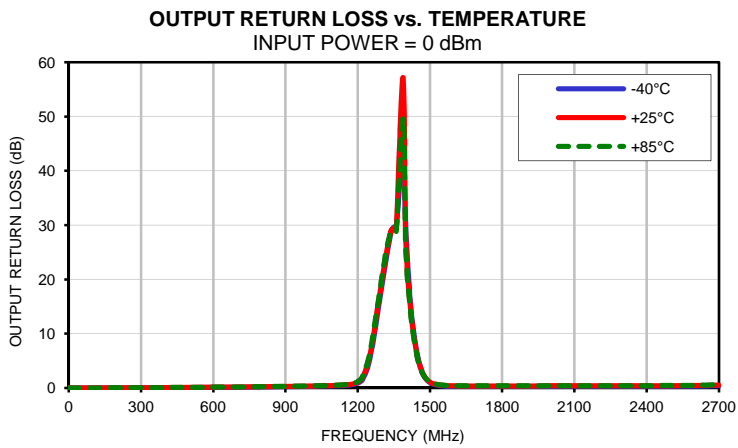

Typical Performance Curves

Band Pass Filter

CBP-1350C+

Typical Performance Curves