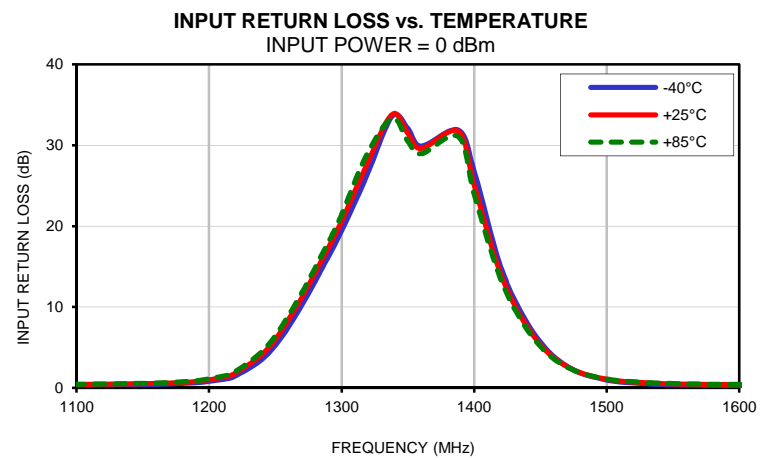

Typical Performance Curves

Band Pass Filter

CBP-1350C+

Typical Performance Curves