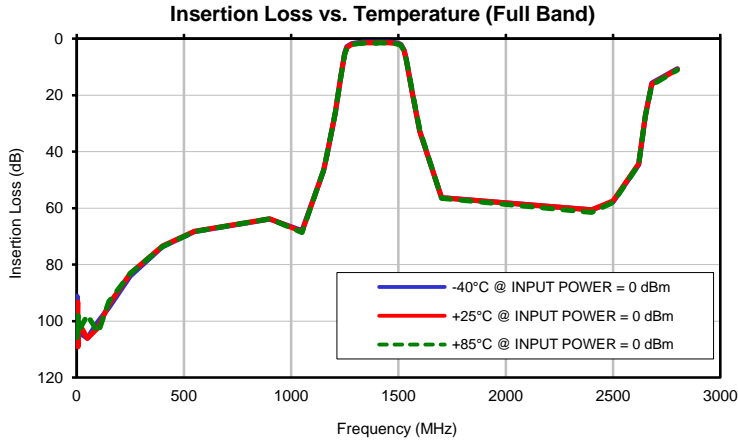

Typical Performance Curves

Band Pass Filter

CBP-1400E+

Typical Performance Curves