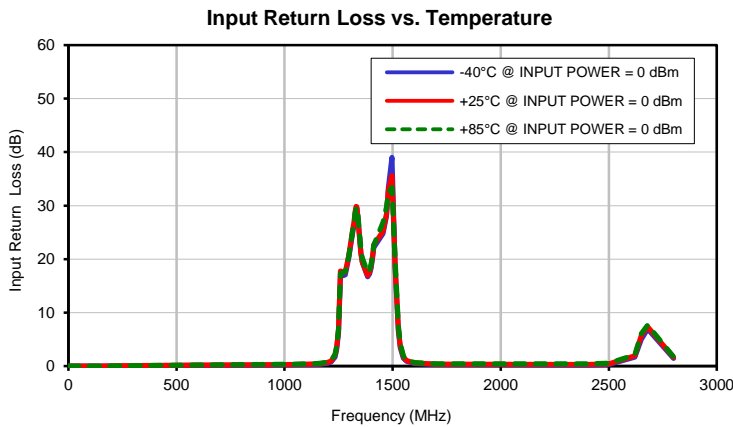

Typical Performance Curves

Band Pass Filter

CBP-1400E+

Typical Performance Curves