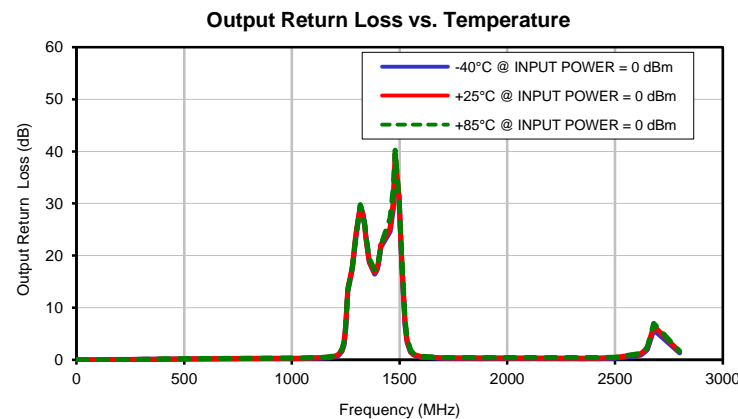

Typical Performance Curves

Band Pass Filter

CBP-1400E+

Typical Performance Curves