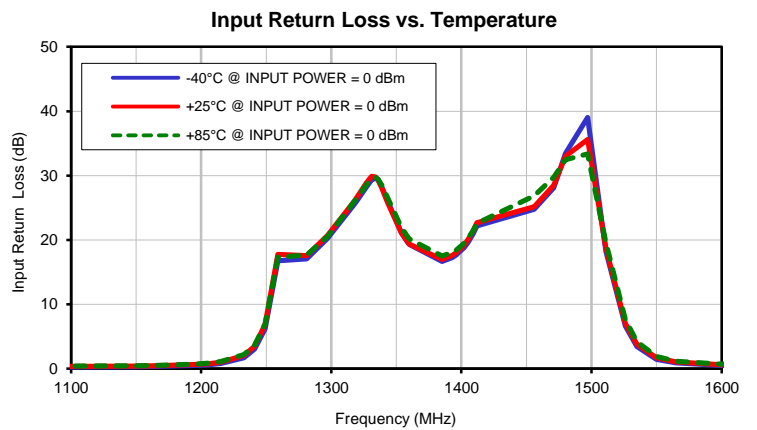

Typical Performance Curves

Band Pass Filter

CBP-1400E+

Typical Performance Curves