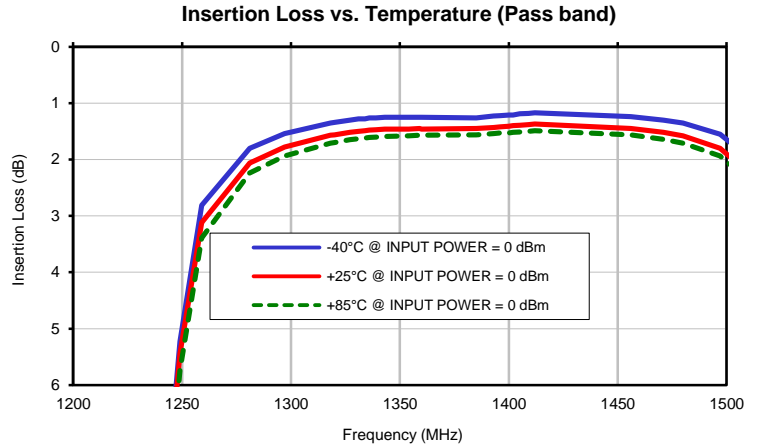

Typical Performance Curves

Band Pass Filter

CBP-1400E+

Typical Performance Curves