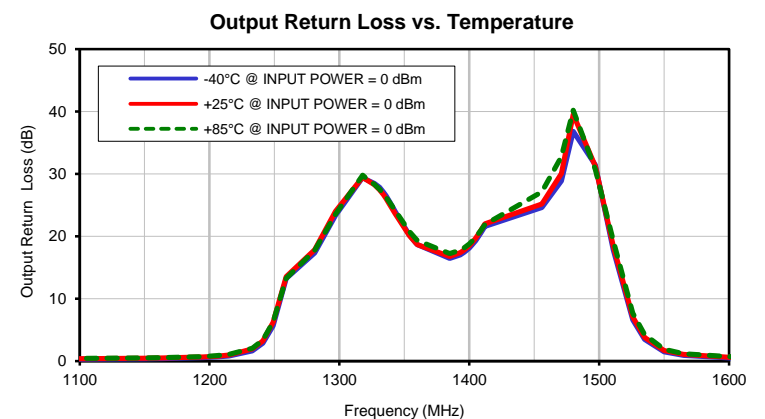

Typical Performance Curves

Band Pass Filter

CBP-1400E+

Typical Performance Curves