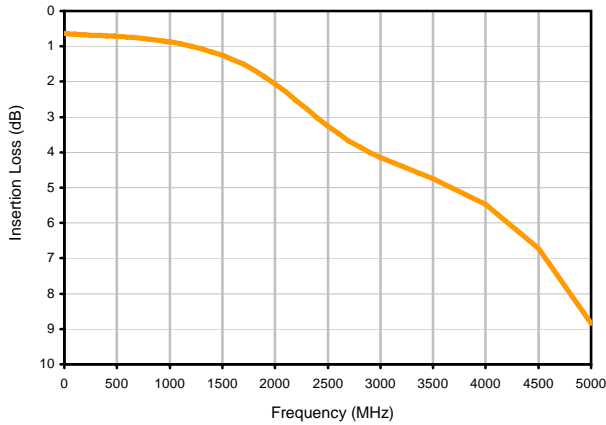

Directional Coupler

DBTC-13-4X+

Typical Performance Curves

Insertion Loss

Insertion Loss vs. TEMPERATURE

Coupling Loss vs. TEMPERATURE

Directivity vs. TEMPERATURE

Directional Coupler

DBTC-13-4X+

Typical Performance Curves

Return Loss

Return Loss In vs. TEMPERATURE

Return Loss Out vs. TEMPERATURE

Return Loss Cpl vs. TEMPERATURE