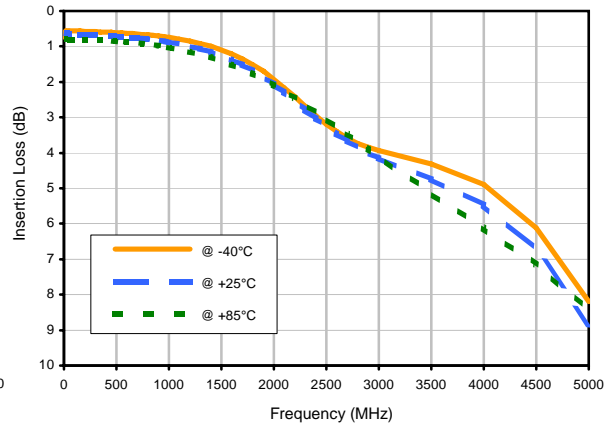

Directional Coupler

DBTC-13-4X+

Typical Performance Curves

Insertion Loss

Insertion Loss vs. TEMPERATURE

Coupling Loss vs. TEMPERATURE

Directivity vs. TEMPERATURE

Directional Coupler

DBTC-13-4X+

Typical Performance Curves

Return Loss

Return Loss In vs. TEMPERATURE

Return Loss Out vs. TEMPERATURE

Return Loss Cpl vs. TEMPERATURE