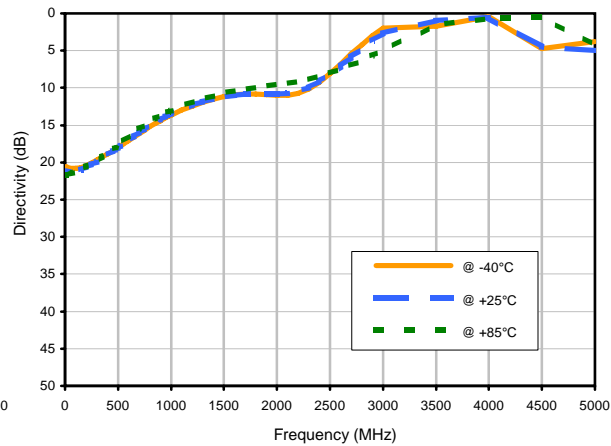

Directional Coupler

DBTC-13-4X+

Typical Performance Curves

Insertion Loss

Insertion Loss vs. TEMPERATURE

Coupling Loss vs. TEMPERATURE

Directivity vs. TEMPERATURE

Directional Coupler

DBTC-13-4X+

Typical Performance Curves

Return Loss

Return Loss In vs. TEMPERATURE

Return Loss Out vs. TEMPERATURE

Return Loss Cpl vs. TEMPERATURE