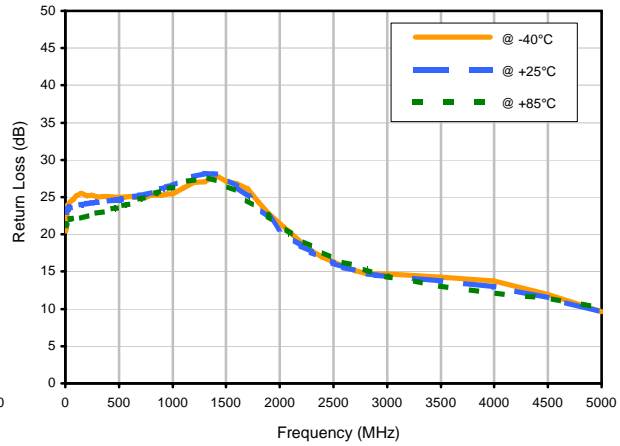

Directional Coupler

DBTC-13-4X+

Typical Performance Curves

Insertion Loss

Insertion Loss vs. TEMPERATURE

Coupling Loss vs. TEMPERATURE

Directivity vs. TEMPERATURE

Directional Coupler

DBTC-13-4X+

Typical Performance Curves

Return Loss

Return Loss In vs. TEMPERATURE

Return Loss Out vs. TEMPERATURE

Return Loss Cpl vs. TEMPERATURE