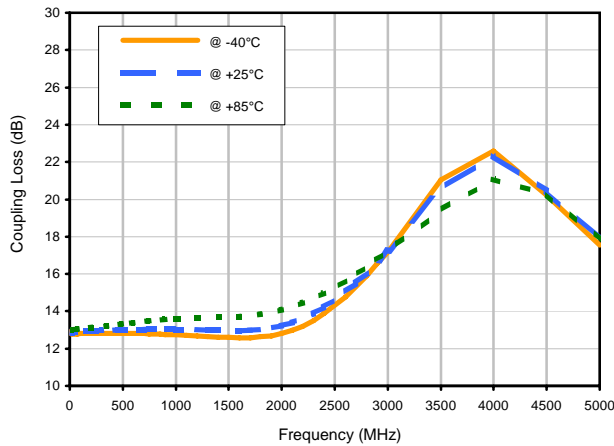

Directional Coupler

DBTC-13-4X+

Typical Performance Curves

Insertion Loss

Insertion Loss vs. TEMPERATURE

Coupling Loss vs. TEMPERATURE

Directivity vs. TEMPERATURE

Directional Coupler

DBTC-13-4X+

Typical Performance Curves

Return Loss

Return Loss In vs. TEMPERATURE

Return Loss Out vs. TEMPERATURE

Return Loss Cpl vs. TEMPERATURE