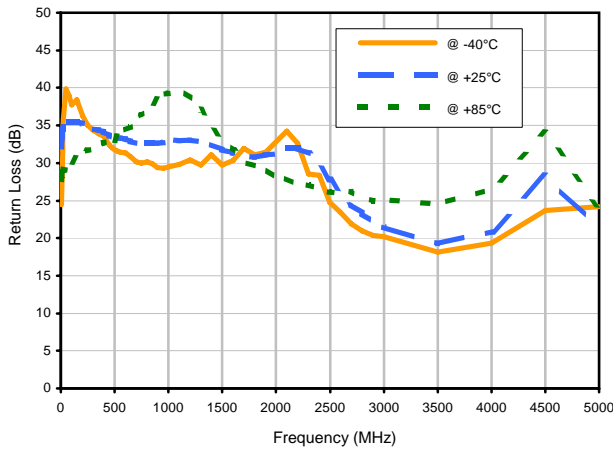

Directional Coupler

DBTC-13-4X+

Typical Performance Curves

Insertion Loss

Insertion Loss vs. TEMPERATURE

Coupling Loss vs. TEMPERATURE

Directivity vs. TEMPERATURE

Directional Coupler

DBTC-13-4X+

Typical Performance Curves

Return Loss

Return Loss In vs. TEMPERATURE

Return Loss Out vs. TEMPERATURE

Return Loss Cpl vs. TEMPERATURE