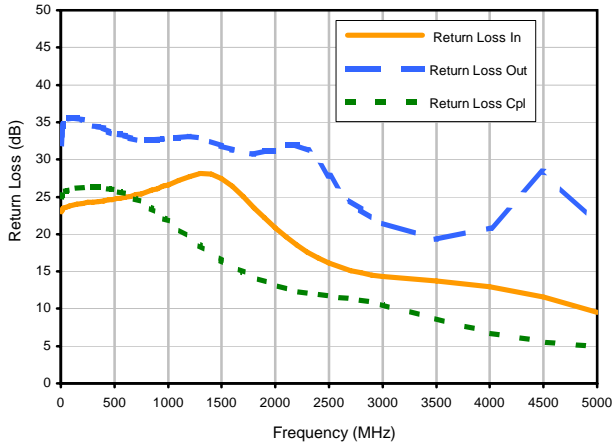

Directional Coupler

DBTC-13-4X+

Typical Performance Curves

Insertion Loss

Insertion Loss vs. TEMPERATURE

Coupling Loss vs. TEMPERATURE

Directivity vs. TEMPERATURE

Directional Coupler

DBTC-13-4X+

Typical Performance Curves

Return Loss

Return Loss In vs. TEMPERATURE

Return Loss Out vs. TEMPERATURE

Return Loss Cpl vs. TEMPERATURE