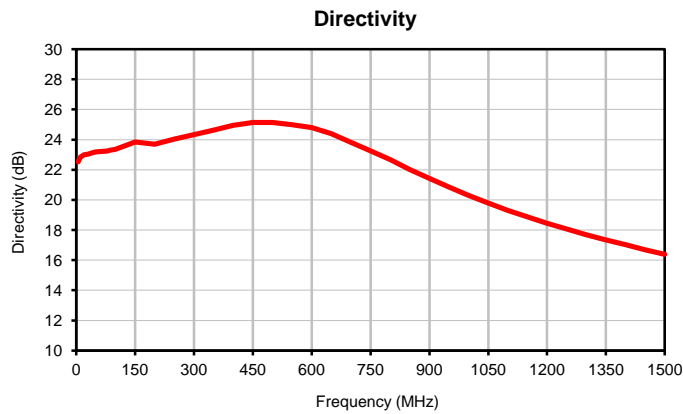

Directional Coupler

Typical Performance Curves

DBTC-16-5-75L+

P.O. Box 350166, Brooklyn, New York 11235-0003 (718) 934-4500 • Fax (718) 332-4661 For detailed performance specs & shopping online see Mini-Circuits web site
 The Design Engineers Search Engine Provides ACTUAL Data Instantly From MINI-CIRCUITS At: www.minicircuits.com