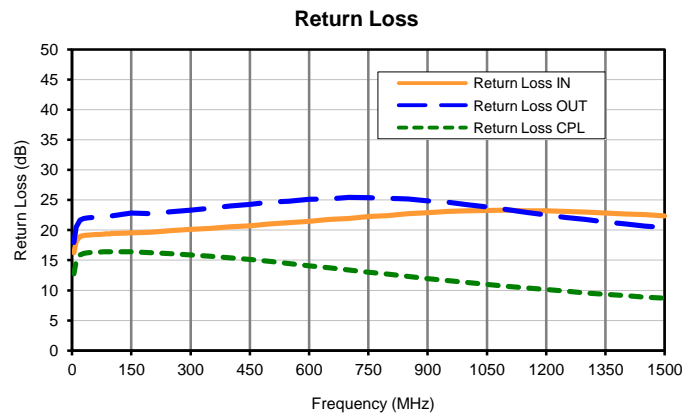

Directional Coupler

Typical Performance Curves

DBTC-16-5-75L+

P.O. Box 350166, Brooklyn, New York 11235-0003 (718) 934-4500 • Fax (718) 332-4661 For detailed performance specs & shopping online see Mini-Circuits web site
 The Design Engineers Search Engine Provides ACTUAL Data Instantly From MINI-CIRCUITS At: www.minicircuits.com