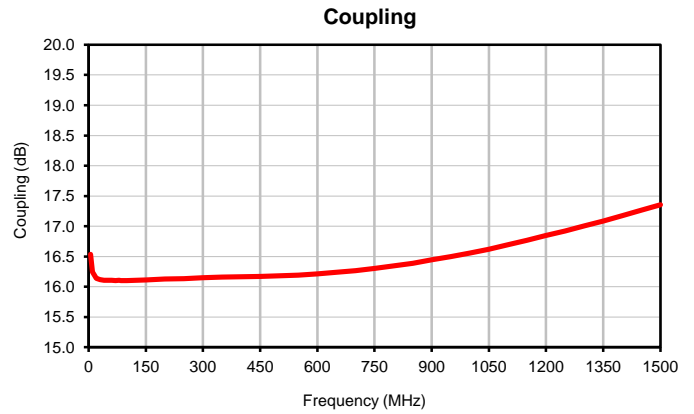

Directional Coupler

Typical Performance Curves

DBTC-16-5-75L+

P.O. Box 350166, Brooklyn, New York 11235-0003 (718) 934-4500 • Fax (718) 332-4661 For detailed performance specs & shopping online see Mini-Circuits web site
 The Design Engineers Search Engine Provides ACTUAL Data Instantly From MINI-CIRCUITS At: www.minicircuits.com