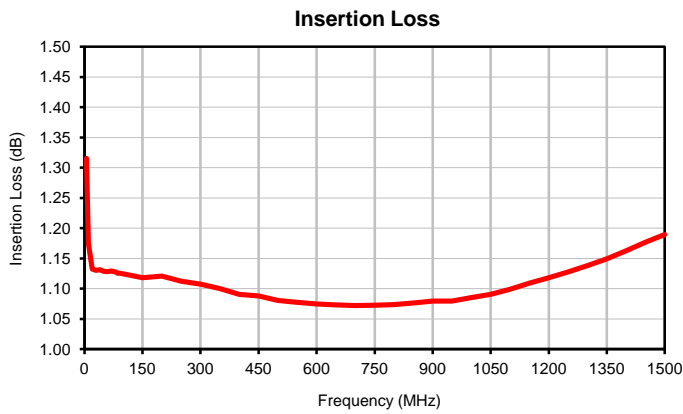

Directional Coupler

Typical Performance Curves

DBTC-16-5-75L+

P.O. Box 350166, Brooklyn, New York 11235-0003 (718) 934-4500 • Fax (718) 332-4661 For detailed performance specs & shopping online see Mini-Circuits web site
 The Design Engineers Search Engine Provides ACTUAL Data Instantly From MINI-CIRCUITS At: www.minicircuits.com