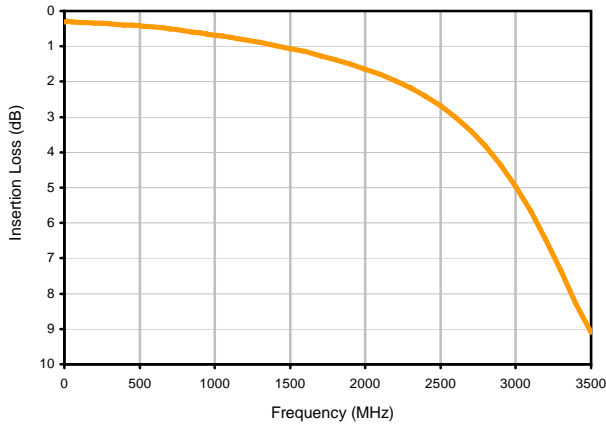

Directional Coupler

DBTC-20-4X+

Typical Performance Curves

Insertion Loss

Insertion Loss vs. TEMPERATURE

Coupling Loss vs. TEMPERATURE

Directivity vs. TEMPERATURE

Directional Coupler

DBTC-20-4X+

Typical Performance Curves

Return Loss

Return Loss In vs. TEMPERATURE

Return Loss Out vs. TEMPERATURE

Return Loss Cpl vs. TEMPERATURE