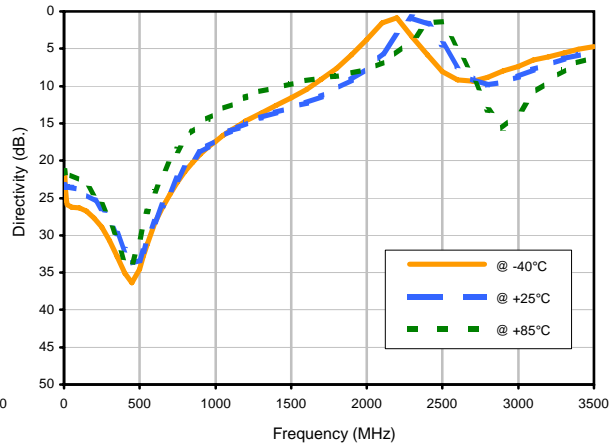

Directional Coupler

DBTC-20-4X+

Typical Performance Curves

Insertion Loss

Insertion Loss vs. TEMPERATURE

Coupling Loss vs. TEMPERATURE

Directivity vs. TEMPERATURE

Directional Coupler

DBTC-20-4X+

Typical Performance Curves

Return Loss

Return Loss In vs. TEMPERATURE

Return Loss Out vs. TEMPERATURE

Return Loss Cpl vs. TEMPERATURE