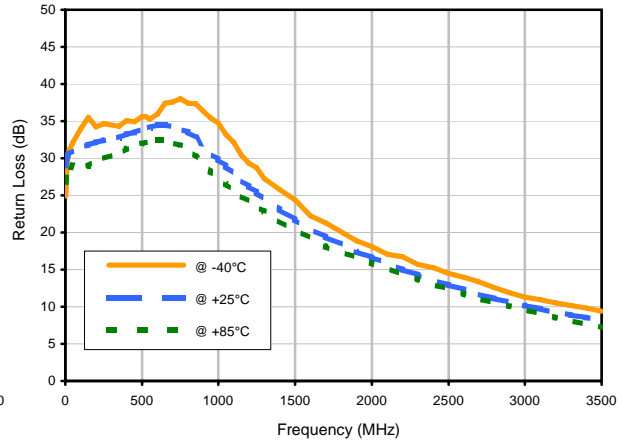

Directional Coupler

DBTC-20-4X+

Typical Performance Curves

Insertion Loss

Insertion Loss vs. TEMPERATURE

Coupling Loss vs. TEMPERATURE

Directivity vs. TEMPERATURE

Directional Coupler

DBTC-20-4X+

Typical Performance Curves

Return Loss

Return Loss In vs. TEMPERATURE

Return Loss Out vs. TEMPERATURE

Return Loss Cpl vs. TEMPERATURE