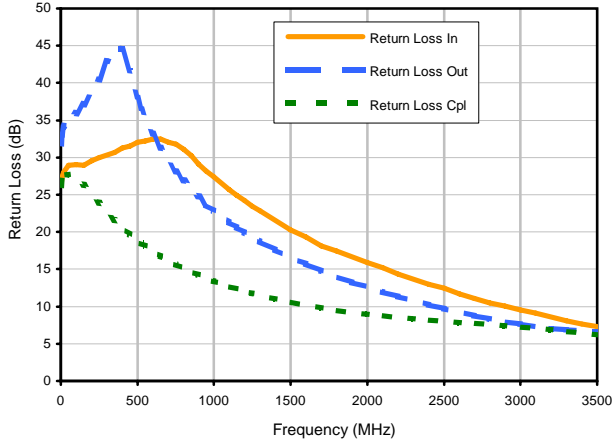

Directional Coupler

DBTC-20-4X+

Typical Performance Curves

Insertion Loss

Insertion Loss vs. TEMPERATURE

Coupling Loss vs. TEMPERATURE

Directivity vs. TEMPERATURE

Directional Coupler

DBTC-20-4X+

Typical Performance Curves

Return Loss

Return Loss In vs. TEMPERATURE

Return Loss Out vs. TEMPERATURE

Return Loss Cpl vs. TEMPERATURE