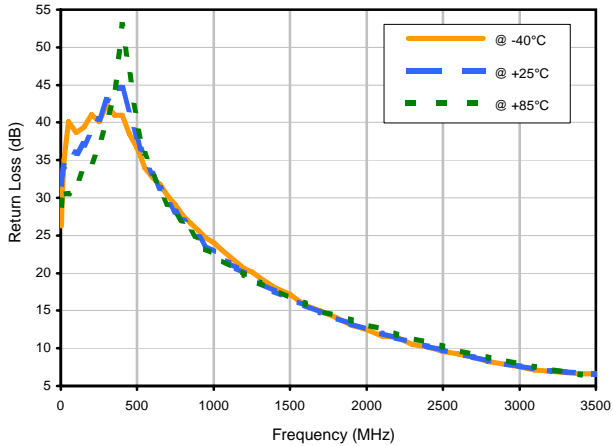

Directional Coupler

DBTC-20-4X+

Typical Performance Curves

Insertion Loss

Insertion Loss vs. TEMPERATURE

Coupling Loss vs. TEMPERATURE

Directivity vs. TEMPERATURE

Directional Coupler

DBTC-20-4X+

Typical Performance Curves

Return Loss

Return Loss In vs. TEMPERATURE

Return Loss Out vs. TEMPERATURE

Return Loss Cpl vs. TEMPERATURE