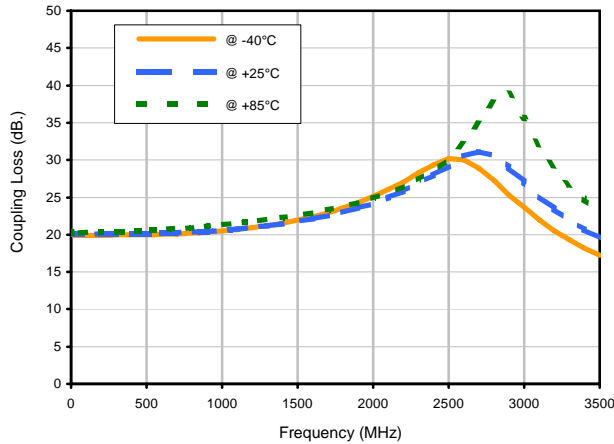

Directional Coupler

DBTC-20-4X+

Typical Performance Curves

Insertion Loss

Insertion Loss vs. TEMPERATURE

Coupling Loss vs. TEMPERATURE

Directivity vs. TEMPERATURE

Directional Coupler

DBTC-20-4X+

Typical Performance Curves

Return Loss

Return Loss In vs. TEMPERATURE

Return Loss Out vs. TEMPERATURE

Return Loss Cpl vs. TEMPERATURE