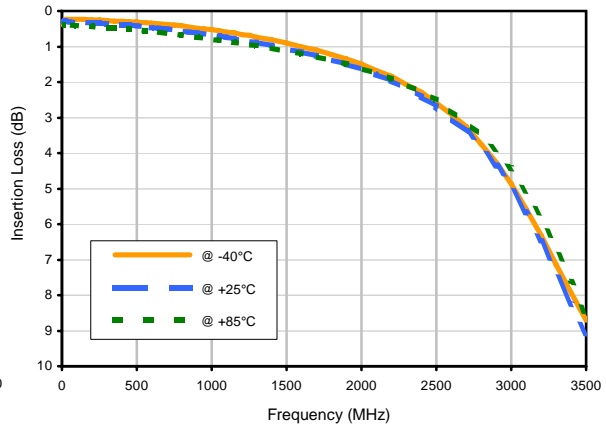

Directional Coupler

DBTC-20-4X+

Typical Performance Curves

Insertion Loss

Insertion Loss vs. TEMPERATURE

Coupling Loss vs. TEMPERATURE

Directivity vs. TEMPERATURE

Directional Coupler

DBTC-20-4X+

Typical Performance Curves

Return Loss

Return Loss In vs. TEMPERATURE

Return Loss Out vs. TEMPERATURE

Return Loss Cpl vs. TEMPERATURE