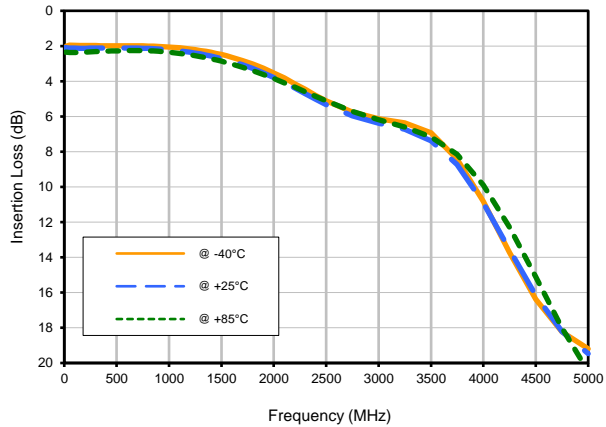

Directional Coupler

DBTC-7-152L+

Typical Performance Curves

Insertion Loss

Insertion Loss vs. TEMPERATURE

Coupling Loss vs. TEMPERATURE

Directivity vs. TEMPERATURE

Directional Coupler

DBTC-7-152L+

Typical Performance Curves

Return Loss

Return Loss In vs. TEMPERATURE

Return Loss Out vs. TEMPERATURE

Return Loss Cpl vs. TEMPERATURE