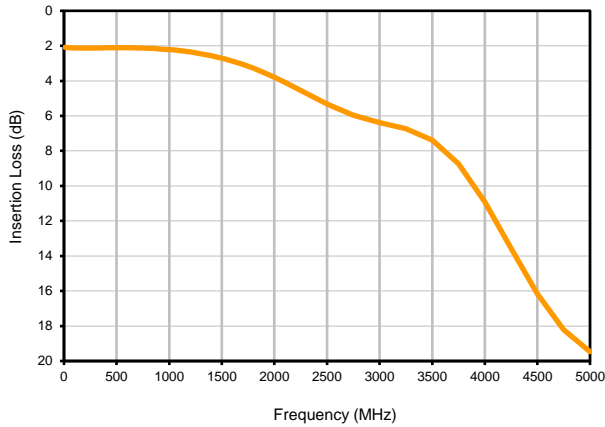

Directional Coupler

DBTC-7-152L+

Typical Performance Curves

Insertion Loss

Insertion Loss vs. TEMPERATURE

Coupling Loss vs. TEMPERATURE

Directivity vs. TEMPERATURE

Directional Coupler

DBTC-7-152L+

Typical Performance Curves

Return Loss

Return Loss In vs. TEMPERATURE

Return Loss Out vs. TEMPERATURE

Return Loss Cpl vs. TEMPERATURE