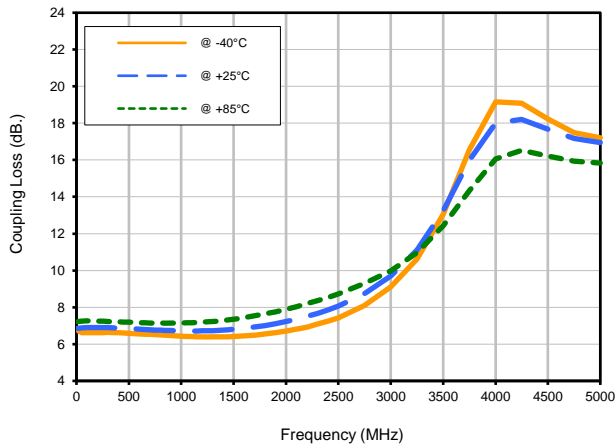

Directional Coupler

DBTC-7-152L+

Typical Performance Curves

Insertion Loss

Insertion Loss vs. TEMPERATURE

Coupling Loss vs. TEMPERATURE

Directivity vs. TEMPERATURE

Directional Coupler

DBTC-7-152L+

Typical Performance Curves

Return Loss

Return Loss In vs. TEMPERATURE

Return Loss Out vs. TEMPERATURE

Return Loss Cpl vs. TEMPERATURE