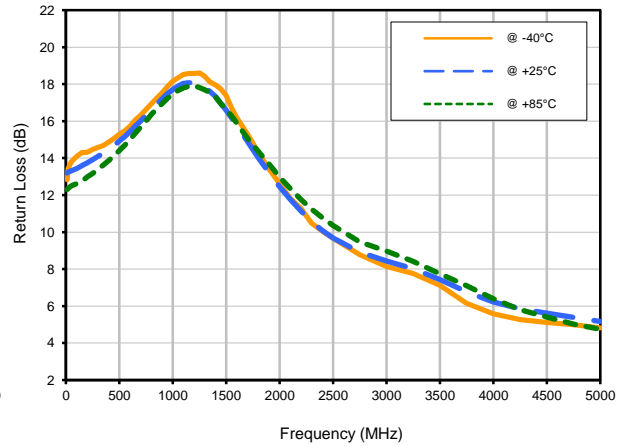

Directional Coupler

DBTC-7-152L+

Typical Performance Curves

Insertion Loss

Insertion Loss vs. TEMPERATURE

Coupling Loss vs. TEMPERATURE

Directivity vs. TEMPERATURE

Directional Coupler

DBTC-7-152L+

Typical Performance Curves

Return Loss

Return Loss In vs. TEMPERATURE

Return Loss Out vs. TEMPERATURE

Return Loss Cpl vs. TEMPERATURE