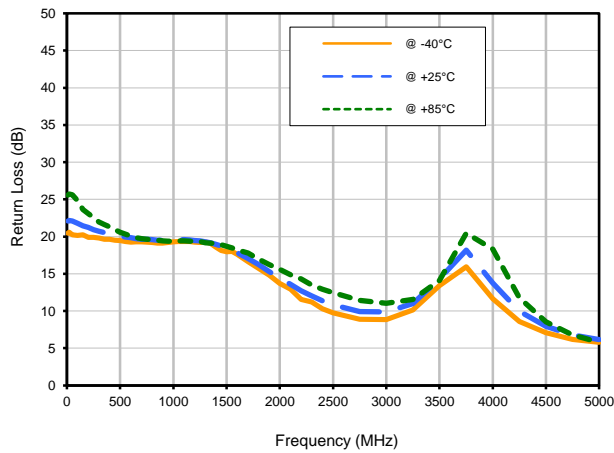

Directional Coupler

DBTC-7-152L+

Typical Performance Curves

Insertion Loss

Insertion Loss vs. TEMPERATURE

Coupling Loss vs. TEMPERATURE

Directivity vs. TEMPERATURE

Directional Coupler

DBTC-7-152L+

Typical Performance Curves

Return Loss

Return Loss In vs. TEMPERATURE

Return Loss Out vs. TEMPERATURE

Return Loss Cpl vs. TEMPERATURE