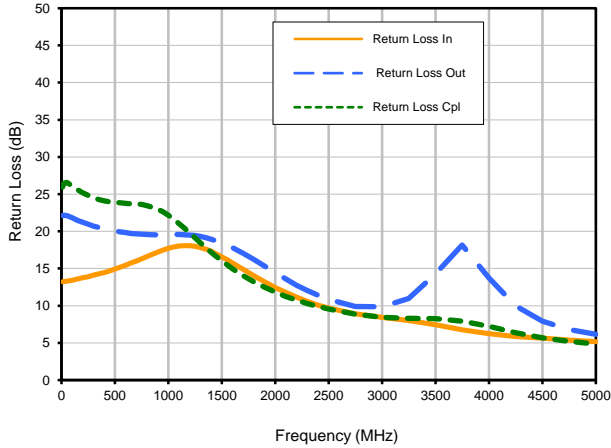

Directional Coupler

DBTC-7-152L+

Typical Performance Curves

Insertion Loss

Insertion Loss vs. TEMPERATURE

Coupling Loss vs. TEMPERATURE

Directivity vs. TEMPERATURE

Directional Coupler

DBTC-7-152L+

Typical Performance Curves

Return Loss

Return Loss In vs. TEMPERATURE

Return Loss Out vs. TEMPERATURE

Return Loss Cpl vs. TEMPERATURE