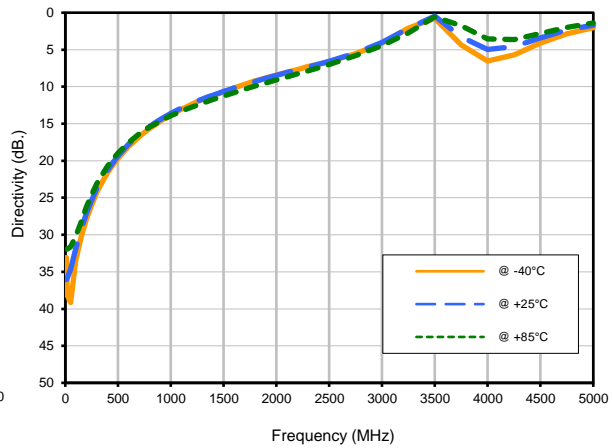

Directional Coupler

DBTC-7-152L+

Typical Performance Curves

Insertion Loss

Insertion Loss vs. TEMPERATURE

Coupling Loss vs. TEMPERATURE

Directivity vs. TEMPERATURE

Directional Coupler

DBTC-7-152L+

Typical Performance Curves

Return Loss

Return Loss In vs. TEMPERATURE

Return Loss Out vs. TEMPERATURE

Return Loss Cpl vs. TEMPERATURE