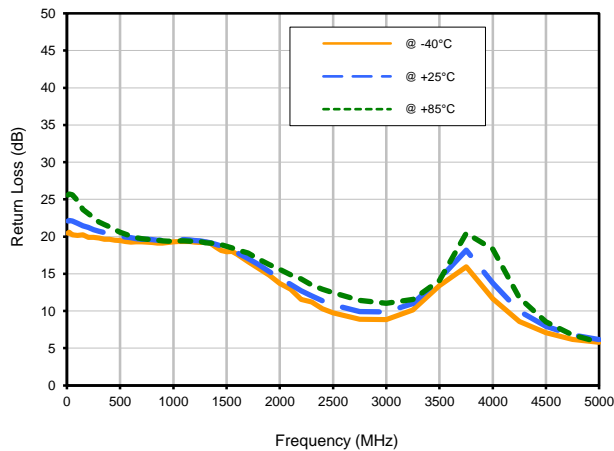

Directional Coupler

DBTC-7-152LX+

Typical Performance Curves

Insertion Loss

Insertion Loss vs. TEMPERATURE

Coupling Loss vs. TEMPERATURE

Directivity vs. TEMPERATURE

Directional Coupler

DBTC-7-152LX+

Typical Performance Curves

Return Loss

Return Loss In vs. TEMPERATURE

Return Loss Out vs. TEMPERATURE

Return Loss Cpl vs. TEMPERATURE