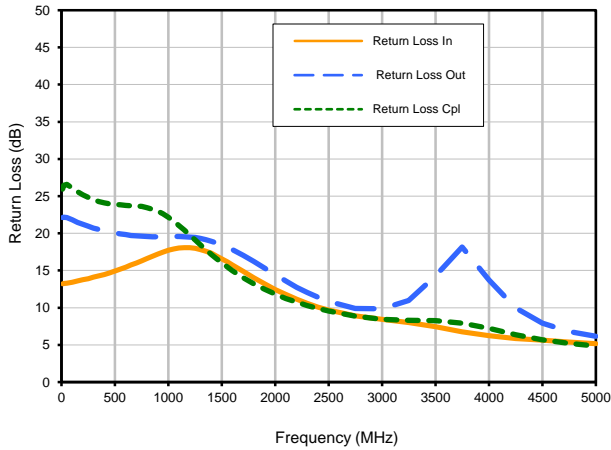

Directional Coupler

DBTC-7-152LX+

Typical Performance Curves

Insertion Loss

Insertion Loss vs. TEMPERATURE

Coupling Loss vs. TEMPERATURE

Directivity vs. TEMPERATURE

Directional Coupler

DBTC-7-152LX+

Typical Performance Curves

Return Loss

Return Loss In vs. TEMPERATURE

Return Loss Out vs. TEMPERATURE

Return Loss Cpl vs. TEMPERATURE