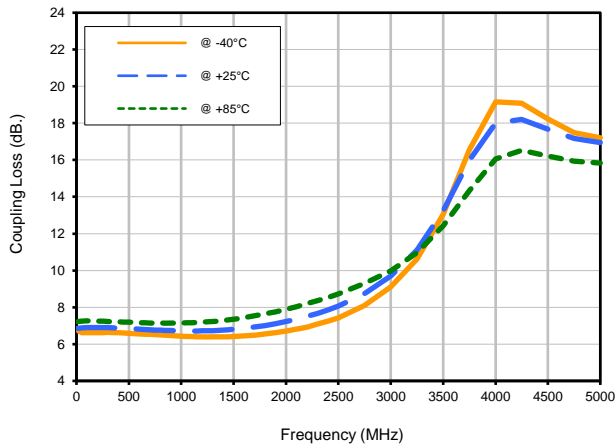

Directional Coupler

DBTC-7-152LX+

Typical Performance Curves

Insertion Loss

Insertion Loss vs. TEMPERATURE

Coupling Loss vs. TEMPERATURE

Directivity vs. TEMPERATURE

Directional Coupler

DBTC-7-152LX+

Typical Performance Curves

Return Loss

Return Loss In vs. TEMPERATURE

Return Loss Out vs. TEMPERATURE

Return Loss Cpl vs. TEMPERATURE