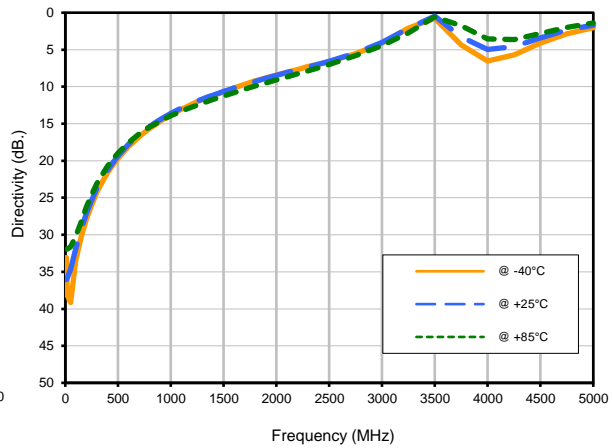

Directional Coupler

DBTC-7-152LX+

Typical Performance Curves

Insertion Loss

Insertion Loss vs. TEMPERATURE

Coupling Loss vs. TEMPERATURE

Directivity vs. TEMPERATURE

Directional Coupler

DBTC-7-152LX+

Typical Performance Curves

Return Loss

Return Loss In vs. TEMPERATURE

Return Loss Out vs. TEMPERATURE

Return Loss Cpl vs. TEMPERATURE