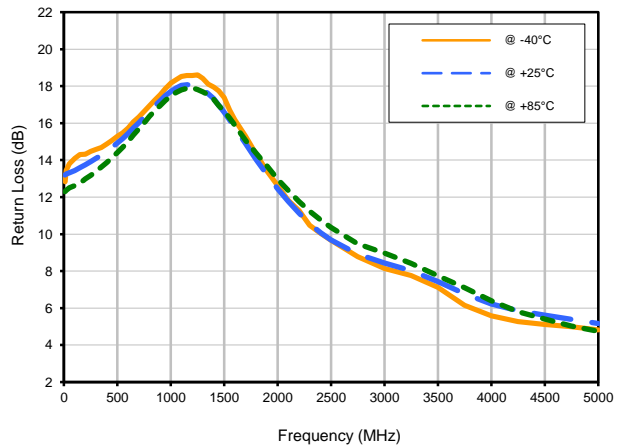

Directional Coupler

DBTC-7-152LX+

Typical Performance Curves

Insertion Loss

Insertion Loss vs. TEMPERATURE

Coupling Loss vs. TEMPERATURE

Directivity vs. TEMPERATURE

Directional Coupler

DBTC-7-152LX+

Typical Performance Curves

Return Loss

Return Loss In vs. TEMPERATURE

Return Loss Out vs. TEMPERATURE

Return Loss Cpl vs. TEMPERATURE