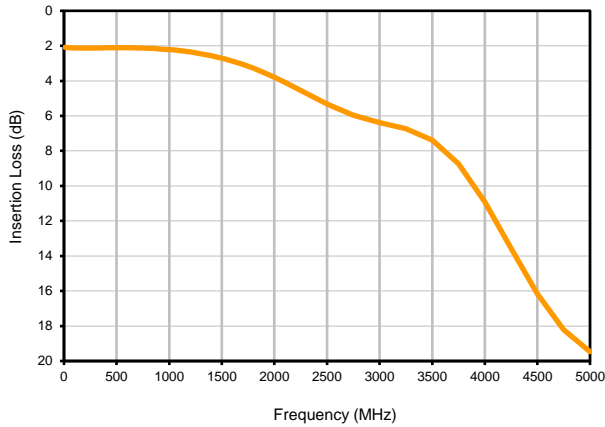

Directional Coupler

DBTC-7-152LX+

Typical Performance Curves

Insertion Loss

Insertion Loss vs. TEMPERATURE

Coupling Loss vs. TEMPERATURE

Directivity vs. TEMPERATURE

Directional Coupler

DBTC-7-152LX+

Typical Performance Curves

Return Loss

Return Loss In vs. TEMPERATURE

Return Loss Out vs. TEMPERATURE

Return Loss Cpl vs. TEMPERATURE