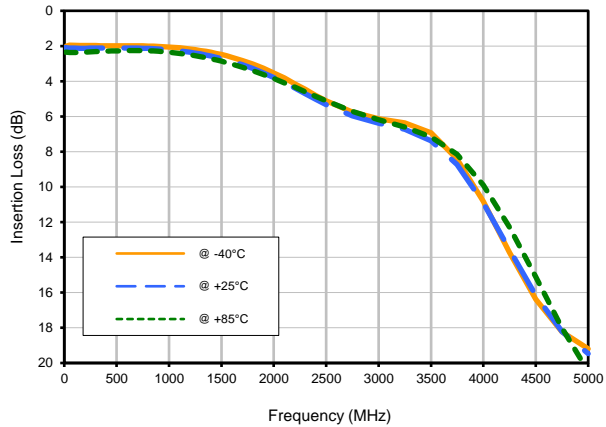

Directional Coupler

DBTC-7-152LX+

Typical Performance Curves

Insertion Loss

Insertion Loss vs. TEMPERATURE

Coupling Loss vs. TEMPERATURE

Directivity vs. TEMPERATURE

Directional Coupler

DBTC-7-152LX+

Typical Performance Curves

Return Loss

Return Loss In vs. TEMPERATURE

Return Loss Out vs. TEMPERATURE

Return Loss Cpl vs. TEMPERATURE