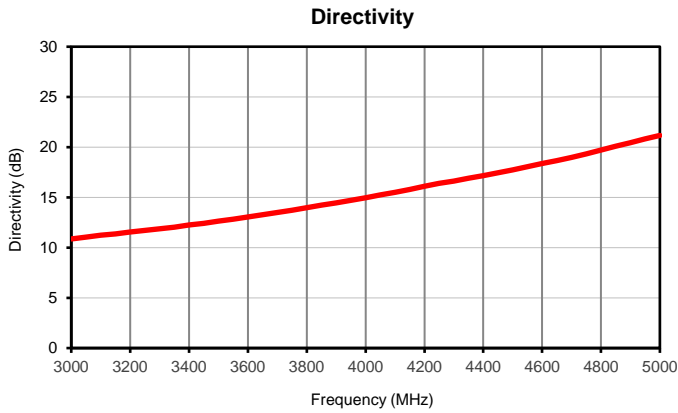

Directional Coupler

Typical Performance Curves

DCW-14-472+

P.O. Box 350166, Brooklyn, New York 11235-0003 (718) 934-4500 • Fax (718) 332-4661 For detailed performance specs & shopping online see Mini-Circuits web site
 The Design Engineers Search Engine Provides ACTUAL Data Instantly From MINI-CIRCUITS At: www.minicircuits.com