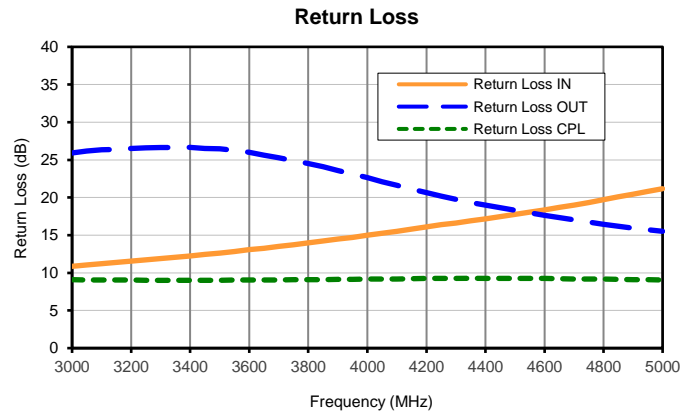

Directional Coupler

Typical Performance Curves

DCW-14-472+

P.O. Box 350166, Brooklyn, New York 11235-0003 (718) 934-4500 • Fax (718) 332-4661 For detailed performance specs & shopping online see Mini-Circuits web site
 The Design Engineers Search Engine Provides ACTUAL Data Instantly From MINI-CIRCUITS At: www.minicircuits.com