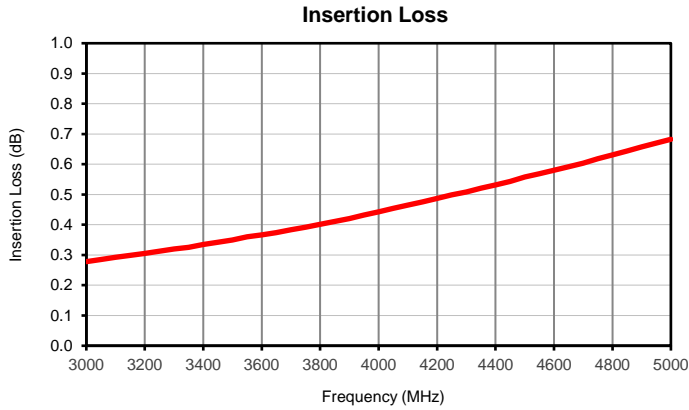

Directional Coupler

Typical Performance Curves

DCW-14-472+

P.O. Box 350166, Brooklyn, New York 11235-0003 (718) 934-4500 • Fax (718) 332-4661 For detailed performance specs & shopping online see Mini-Circuits web site
 The Design Engineers Search Engine Provides ACTUAL Data Instantly From MINI-CIRCUITS At: www.minicircuits.com