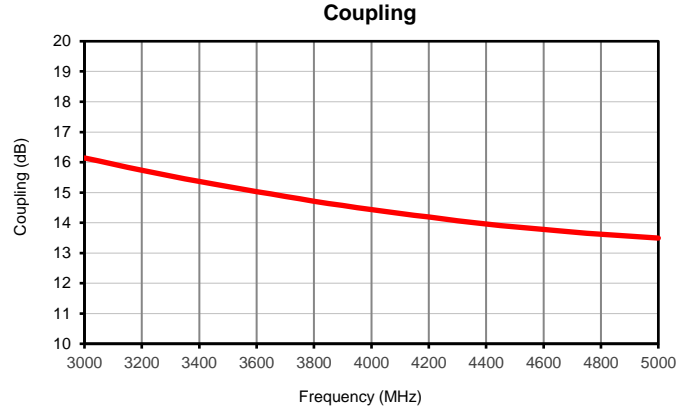

Directional Coupler

Typical Performance Curves

DCW-14-472+

P.O. Box 350166, Brooklyn, New York 11235-0003 (718) 934-4500 • Fax (718) 332-4661 For detailed performance specs & shopping online see Mini-Circuits web site
 The Design Engineers Search Engine Provides ACTUAL Data Instantly From MINI-CIRCUITS At: www.minicircuits.com