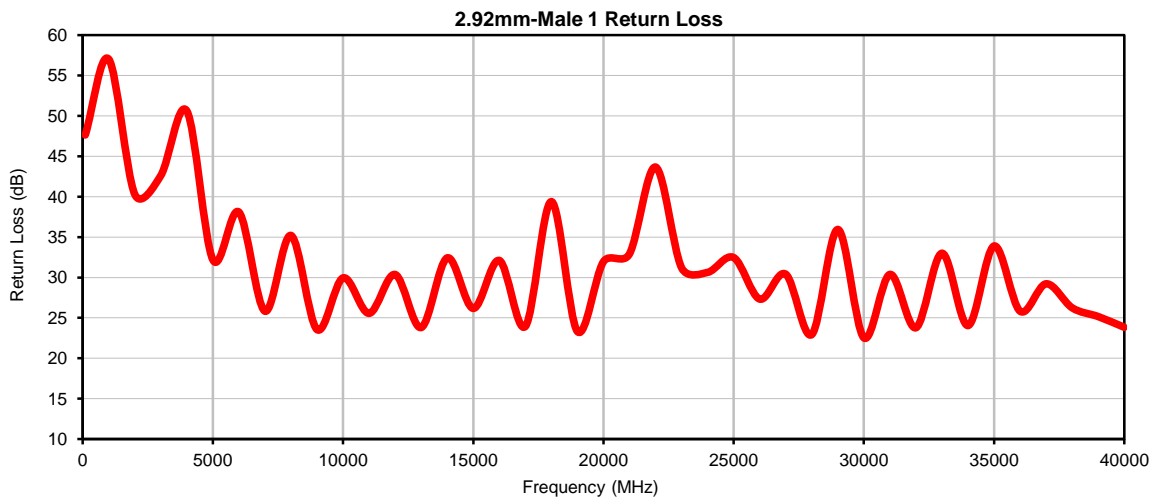

Ultra Flex Test Cable, 2.92mm-M/2.92mm-M E40-3FT-KMKM+

Typical Performance Curves

P.O. Box 350166, Brooklyn, New York 11235-0003 (718) 934-4500 • Fax (718) 332-4661 For detailed performance specs & shopping online see Mini-Circuits web site