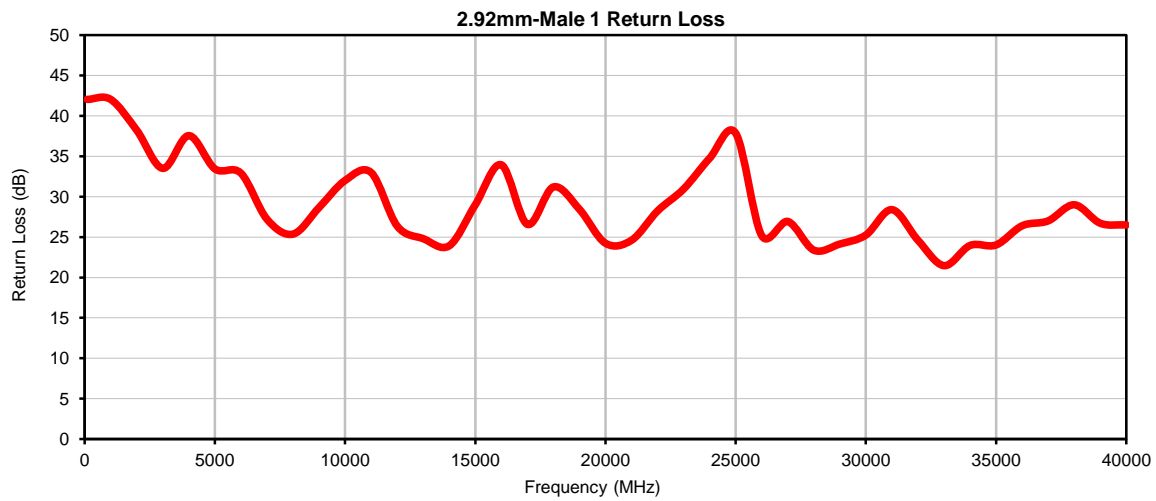

Ultra Flex Test Cable, 2.92mm-M/2.92mm-M E40-6FT-KMKM+

Typical Performance Curves

P.O. Box 350166, Brooklyn, New York 11235-0003 (718) 934-4500 • Fax (718) 332-4661 For detailed performance specs & shopping online see Mini-Circuits web site
The Design Engineers Search Engine Provides ACTUAL Data Instantly From MINI-CIRCUITS At: www.minicircuits.com

IF/RF MICROWAVE COMPONENTS

REV. OR
E40-6FT-KMKM+
1/29/2018
Page 1 of 1