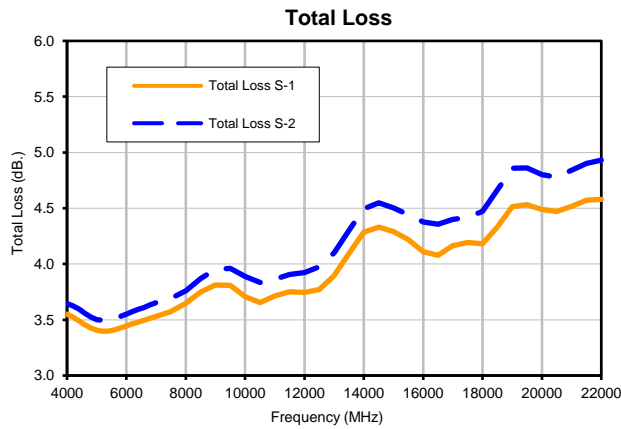

2 Way-0° Power Splitter/Combiner

EP2K+

Typical Performance Curves

P.O. Box 350166, Brooklyn, New York 11235-0003 • (718) 934-4500 • Fax (718) 332-4661 For detailed performance specs & shopping online see Mini-Circuits web site