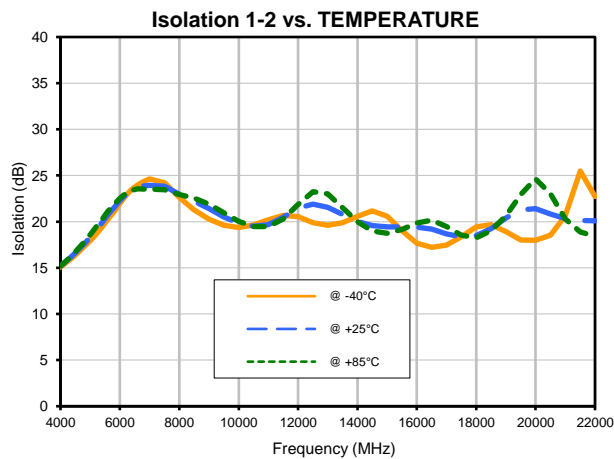

2 Way-0° Power Splitter/Combiner

EP2K+

Typical Performance Curves

P.O. Box 350166, Brooklyn, New York 11235-0003 • (718) 934-4500 • Fax (718) 332-4661 For detailed performance specs & shopping online see Mini-Circuits web site