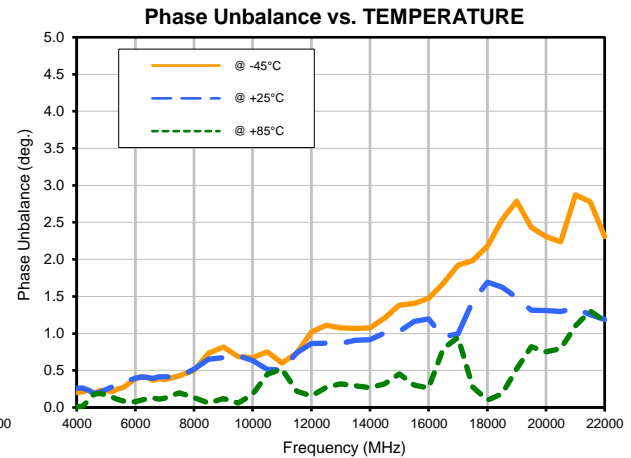

2 Way-0° Power Splitter/Combiner

EP2K+

Typical Performance Curves

P.O. Box 350166, Brooklyn, New York 11235-0003 • (718) 934-4500 • Fax (718) 332-4661 For detailed performance specs & shopping online see Mini-Circuits web site