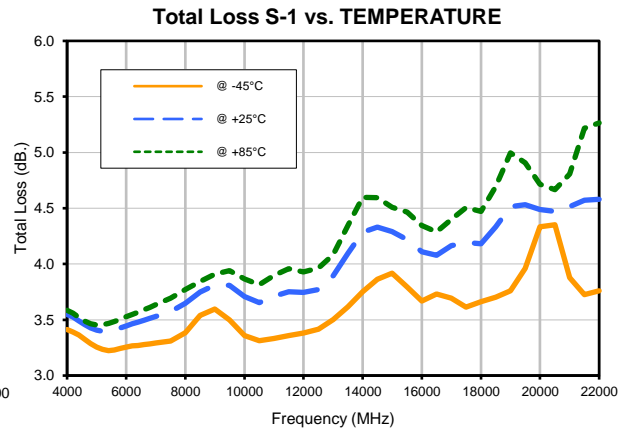

2 Way-0° Power Splitter/Combiner

EP2K+

Typical Performance Curves

P.O. Box 350166, Brooklyn, New York 11235-0003 • (718) 934-4500 • Fax (718) 332-4661 For detailed performance specs & shopping online see Mini-Circuits web site