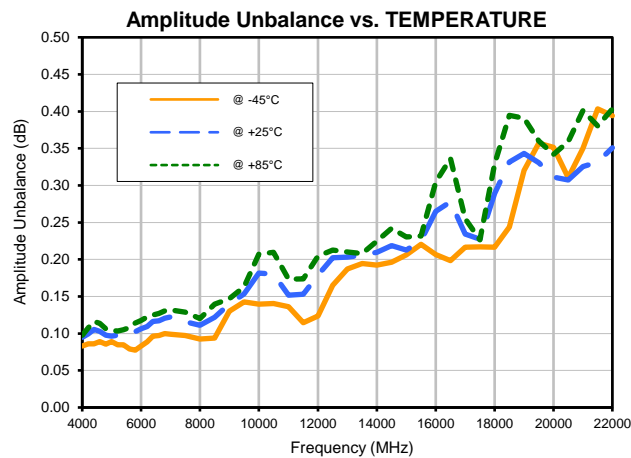

2 Way-0° Power Splitter/Combiner

EP2K+

Typical Performance Curves

P.O. Box 350166, Brooklyn, New York 11235-0003 • (718) 934-4500 • Fax (718) 332-4661 For detailed performance specs & shopping online see Mini-Circuits web site