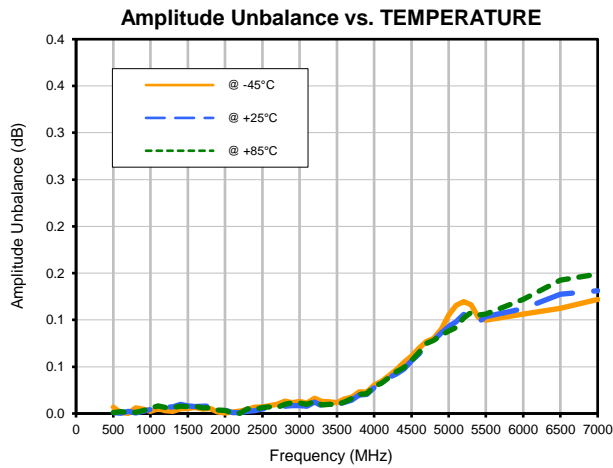

2 Way-0° Power Splitter/Combiner

EP2W+

Typical Performance Curves

P.O. Box 350166, Brooklyn, New York 11235-0003 • (718) 934-4500 • Fax (718) 332-4661 For detailed performance specs & shopping online see Mini-Circuits web site
The Design Engineers Search Engine Provides ACTUAL Data Instantly From MINI-CIRCUITS At: www.minicircuits.com

IF/RF MICROWAVE COMPONENTS

REV. OR
EP2W+
5/31/2018
Page 1 of 2