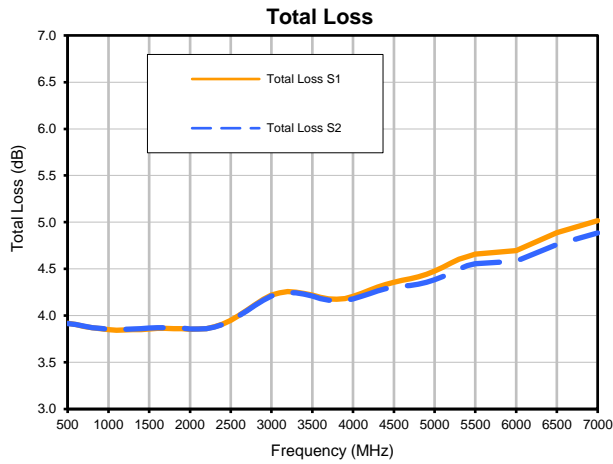

2 Way-0° Power Splitter/Combiner

EP2W+

Typical Performance Curves

P.O. Box 350166, Brooklyn, New York 11235-0003 • (718) 934-4500 • Fax (718) 332-4661 For detailed performance specs & shopping online see Mini-Circuits web site
The Design Engineers Search Engine Provides ACTUAL Data Instantly From MINI-CIRCUITS At: www.minicircuits.com

IF/RF MICROWAVE COMPONENTS

REV. OR
EP2W+
5/31/2018
Page 1 of 2