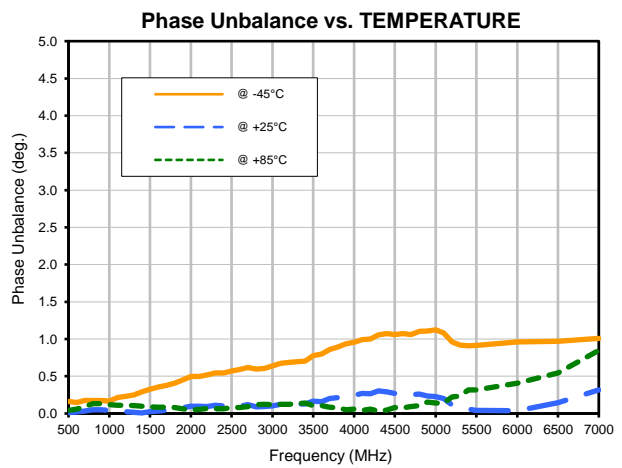

2 Way-0° Power Splitter/Combiner

EP2W+

Typical Performance Curves

P.O. Box 350166, Brooklyn, New York 11235-0003 • (718) 934-4500 • Fax (718) 332-4661 For detailed performance specs & shopping online see Mini-Circuits web site
The Design Engineers Search Engine Provides ACTUAL Data Instantly From MINI-CIRCUITS At: www.minicircuits.com

IF/RF MICROWAVE COMPONENTS

REV. OR
EP2W+
5/31/2018
Page 1 of 2