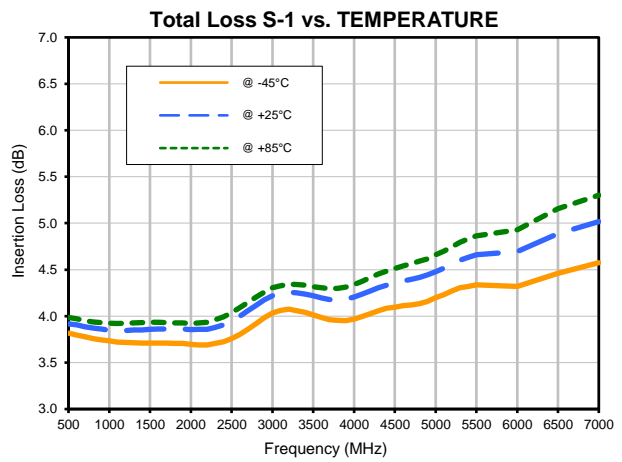

2 Way-0° Power Splitter/Combiner

EP2W+

Typical Performance Curves

P.O. Box 350166, Brooklyn, New York 11235-0003 • (718) 934-4500 • Fax (718) 332-4661 For detailed performance specs & shopping online see Mini-Circuits web site
The Design Engineers Search Engine Provides ACTUAL Data Instantly From MINI-CIRCUITS At: www.minicircuits.com

IF/RF MICROWAVE COMPONENTS

REV. OR
EP2W+
5/31/2018
Page 1 of 2