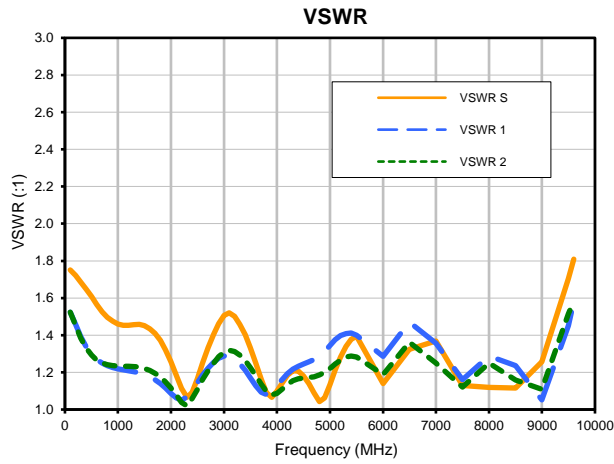

2 Way-0° Power Splitter/Combiner

EP2W1+

Typical Performance Curves

P.O. Box 350166, Brooklyn, New York 11235-0003 (718) 934-4500 • Fax (718) 332-4661 For detailed performance specs & shopping online see Mini-Circuits web site

The Design Engineers Search Engine Provides ACTUAL Data Instantly From MINI-CIRCUITS At: www.minicircuits.com

IF/RF MICROWAVE COMPONENTS