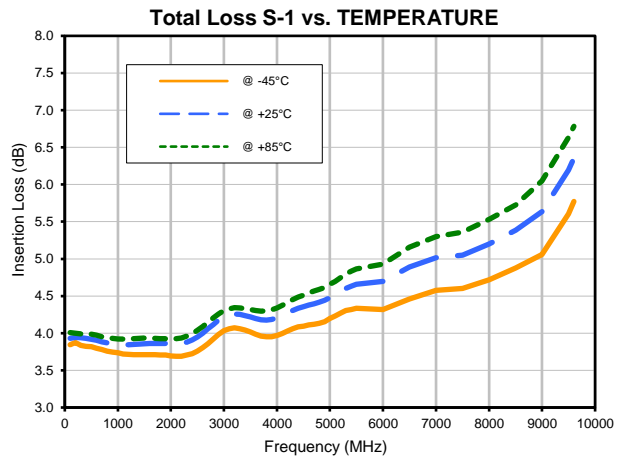

2 Way-0° Power Splitter/Combiner

EP2W1+

Typical Performance Curves

P.O. Box 350166, Brooklyn, New York 11235-0003 (718) 934-4500 • Fax (718) 332-4661 For detailed performance specs & shopping online see Mini-Circuits web site

The Design Engineers Search Engine Provides ACTUAL Data Instantly From MINI-CIRCUITS At: www.minicircuits.com

IF/RF MICROWAVE COMPONENTS