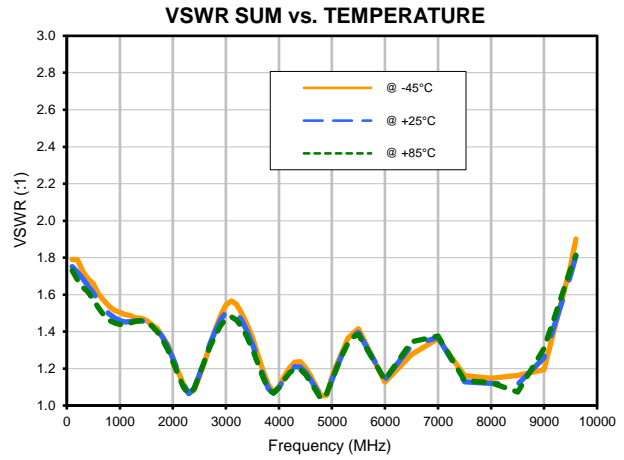

2 Way-0° Power Splitter/Combiner

EP2W1+

Typical Performance Curves

P.O. Box 350166, Brooklyn, New York 11235-0003 (718) 934-4500 • Fax (718) 332-4661 For detailed performance specs & shopping online see Mini-Circuits web site

The Design Engineers Search Engine Provides ACTUAL Data Instantly From MINI-CIRCUITS At: www.minicircuits.com

IF/RF MICROWAVE COMPONENTS