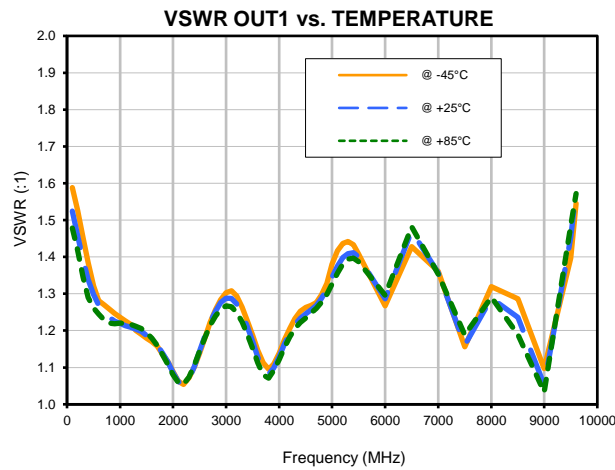

2 Way-0° Power Splitter/Combiner

EP2W1+

Typical Performance Curves

P.O. Box 350166, Brooklyn, New York 11235-0003 (718) 934-4500 • Fax (718) 332-4661 For detailed performance specs & shopping online see Mini-Circuits web site

The Design Engineers Search Engine Provides ACTUAL Data Instantly From MINI-CIRCUITS At: www.minicircuits.com

IF/RF MICROWAVE COMPONENTS