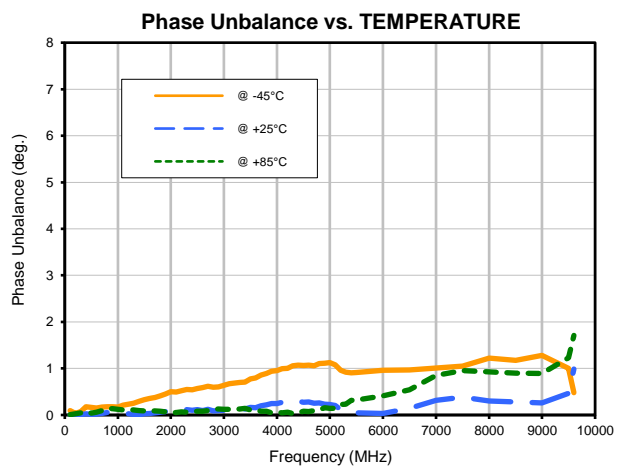

2 Way-0° Power Splitter/Combiner

EP2W1+

Typical Performance Curves

P.O. Box 350166, Brooklyn, New York 11235-0003 (718) 934-4500 • Fax (718) 332-4661 For detailed performance specs & shopping online see Mini-Circuits web site

The Design Engineers Search Engine Provides ACTUAL Data Instantly From MINI-CIRCUITS At: www.minicircuits.com

IF/RF MICROWAVE COMPONENTS