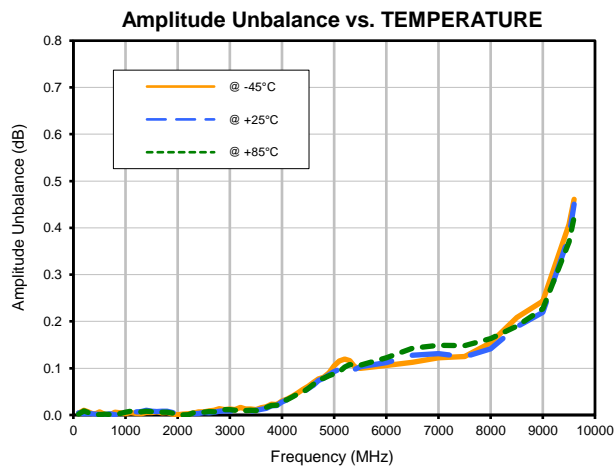

2 Way-0° Power Splitter/Combiner

EP2W1+

Typical Performance Curves

P.O. Box 350166, Brooklyn, New York 11235-0003 (718) 934-4500 • Fax (718) 332-4661 For detailed performance specs & shopping online see Mini-Circuits web site

The Design Engineers Search Engine Provides ACTUAL Data Instantly From MINI-CIRCUITS At: www.minicircuits.com

IF/RF MICROWAVE COMPONENTS