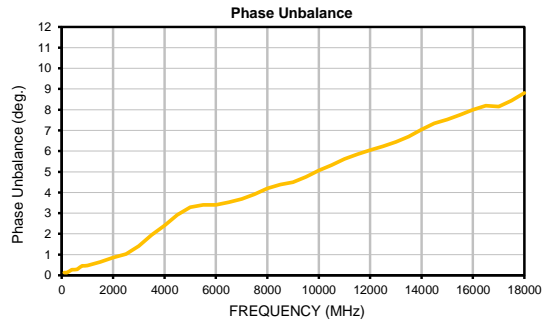

4 Way-0° Power Splitter/Combiner Die

EP4RKU-D+

Typical Performance Curves

P.O. Box 350166, Brooklyn, New York 11235-0003 (718) 934-4500 • Fax (718) 332-4661 For detailed performance specs & shopping online see Mini-Circuits web site www.minicircuits.com

The Design Engineers Search Engine Provides ACTUAL Data Instantly From MINI-CIRCUITS At: www.minicircuits.com

IF/RF MICROWAVE COMPONENTS

REV. OR
EP4RKU-D+
10/29/2019
Page 1 of 1