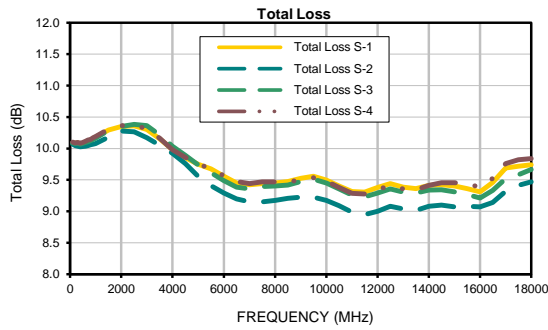

# 4 Way-0° Power Splitter/Combiner Die

## Typical Performance Curves

P.O. Box 350166, Brooklyn, New York 11235-0003 (718) 934-4500 • Fax (718) 332-4661 For detailed performance specs & shopping online see Mini-Circuits web site [www.minicircuits.com](http://www.minicircuits.com)