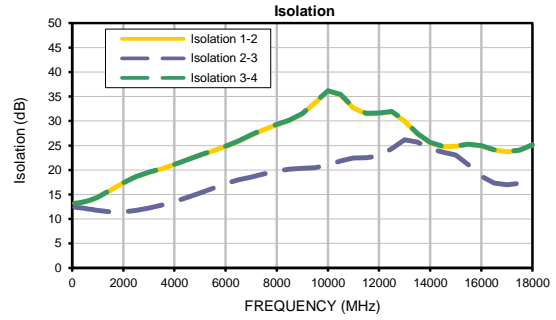

4 Way-0° Power Splitter/Combiner Die

EP4RKU-D+

Typical Performance Curves

P.O. Box 350166, Brooklyn, New York 11235-0003 (718) 934-4500 • Fax (718) 332-4661 For detailed performance specs & shopping online see Mini-Circuits web site www.minicircuits.com

The Design Engineers Search Engine Provides ACTUAL Data Instantly From MINI-CIRCUITS At: www.minicircuits.com

IF/RF MICROWAVE COMPONENTS

REV. OR
EP4RKU-D+
10/29/2019
Page 1 of 1