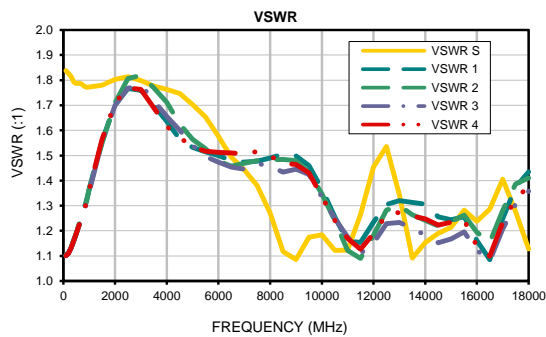

4 Way-0° Power Splitter/Combiner Die

EP4RKU-D+

Typical Performance Curves

P.O. Box 350166, Brooklyn, New York 11235-0003 (718) 934-4500 • Fax (718) 332-4661 For detailed performance specs & shopping online see Mini-Circuits web site www.minicircuits.com

The Design Engineers Search Engine Provides ACTUAL Data Instantly From MINI-CIRCUITS At: www.minicircuits.com

IF/RF MICROWAVE COMPONENTS

REV. OR
EP4RKU-D+
10/29/2019
Page 1 of 1