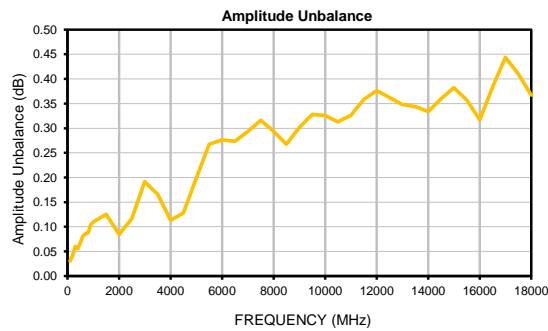

4 Way-0° Power Splitter/Combiner Die

EP4RKU-D+

Typical Performance Curves

P.O. Box 350166, Brooklyn, New York 11235-0003 (718) 934-4500 • Fax (718) 332-4661 For detailed performance specs & shopping online see Mini-Circuits web site www.minicircuits.com

The Design Engineers Search Engine Provides ACTUAL Data Instantly From MINI-CIRCUITS At: www.minicircuits.com

IF/RF MICROWAVE COMPONENTS

REV. OR
EP4RKU-D+
10/29/2019
Page 1 of 1