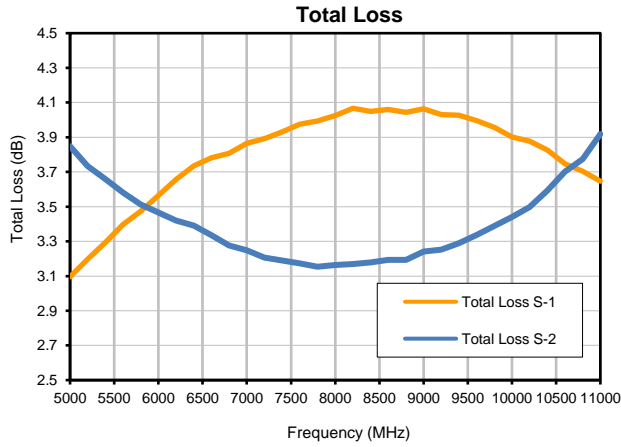

Typical Performance Curves

Note: Data tested on characterization test board TB-961-113+ in 4x4 mm MCLP package.