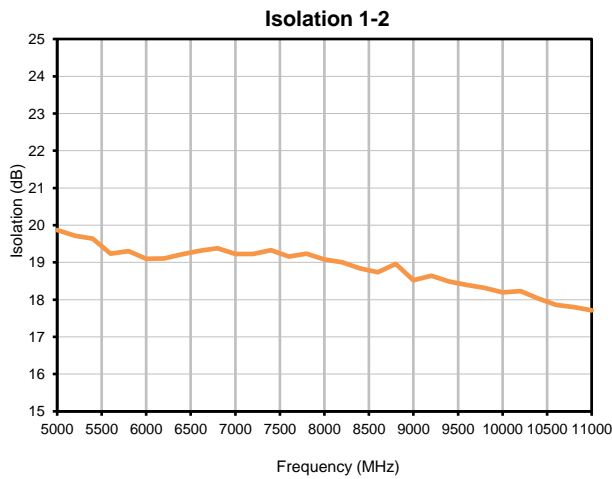

Typical Performance Curves

Note: Data tested on characterization test board TB-961-113+ in 4x4 mm MCLP package.