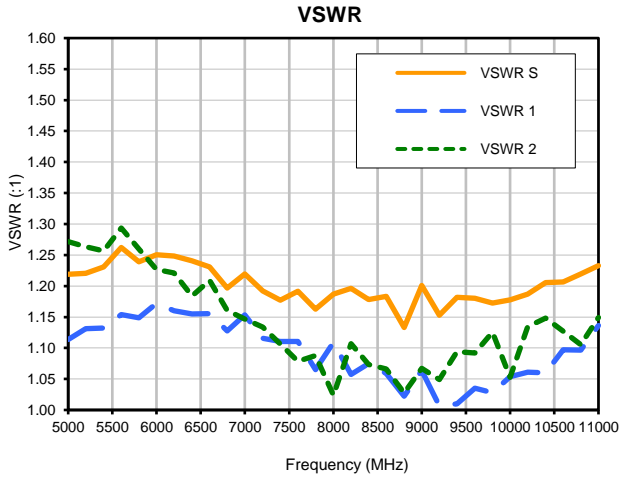

Typical Performance Curves

Note: Data tested on characterization test board TB-961-113+ in 4x4 mm MCLP package.