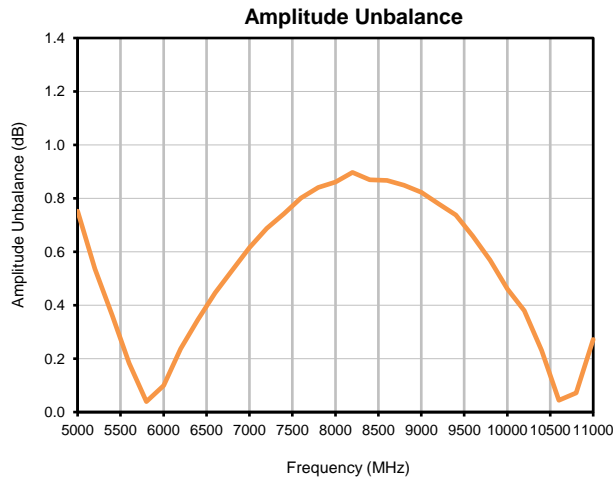

Typical Performance Curves

Note: Data tested on characterization test board TB-961-113+ in 4x4 mm MCLP package.