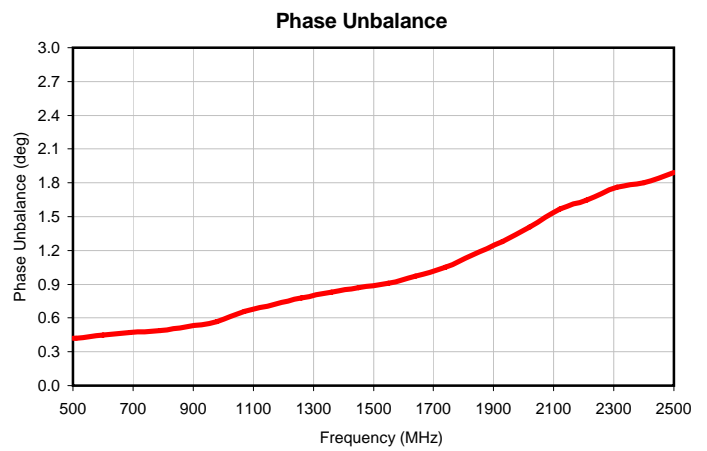

2 Way-0° Power Splitter/Combiner

GP2S1+

Typical Performance Curves

P.O. Box 350166, Brooklyn, New York 11235-0003 (718) 934-4500 • Fax (718) 332-4661 For detailed performance specs & shopping online see Mini-Circuits web site www.minicircuits.com