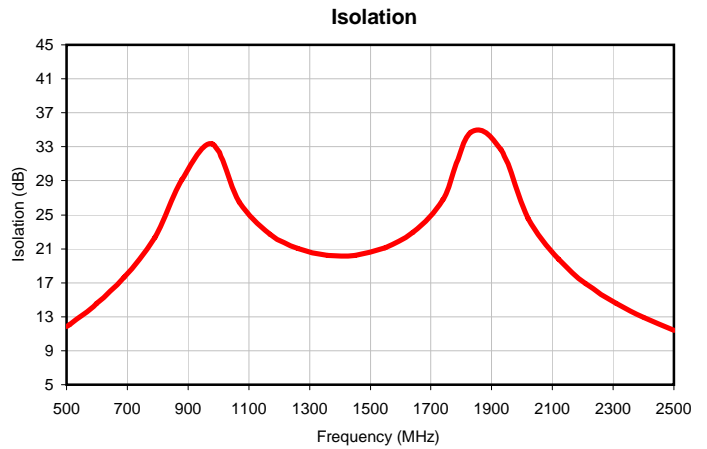

2 Way-0° Power Splitter/Combiner

GP2S1+

Typical Performance Curves

P.O. Box 350166, Brooklyn, New York 11235-0003 (718) 934-4500 • Fax (718) 332-4661 For detailed performance specs & shopping online see Mini-Circuits web site www.minicircuits.com