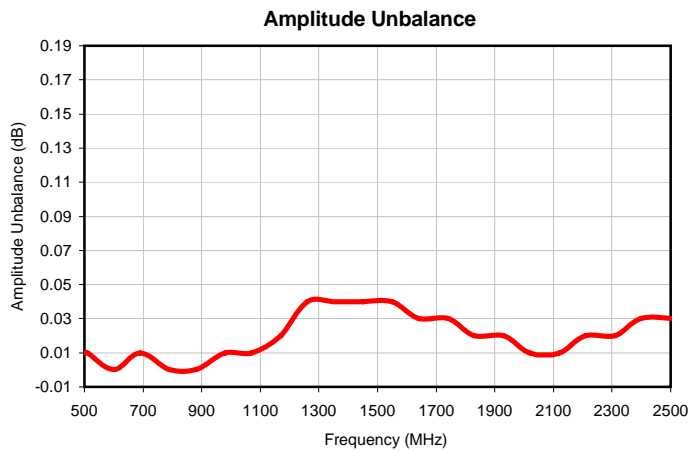

2 Way-0° Power Splitter/Combiner

GP2S1+

Typical Performance Curves

P.O. Box 350166, Brooklyn, New York 11235-0003 (718) 934-4500 • Fax (718) 332-4661 For detailed performance specs & shopping online see Mini-Circuits web site www.minicircuits.com