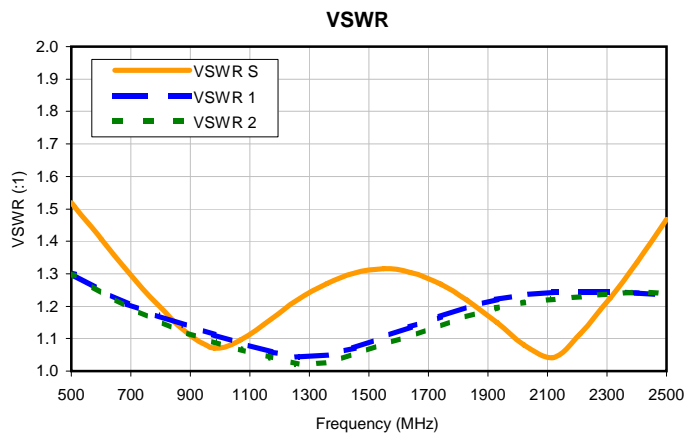

2 Way-0° Power Splitter/Combiner

GP2S1+

Typical Performance Curves

P.O. Box 350166, Brooklyn, New York 11235-0003 (718) 934-4500 • Fax (718) 332-4661 For detailed performance specs & shopping online see Mini-Circuits web site www.minicircuits.com