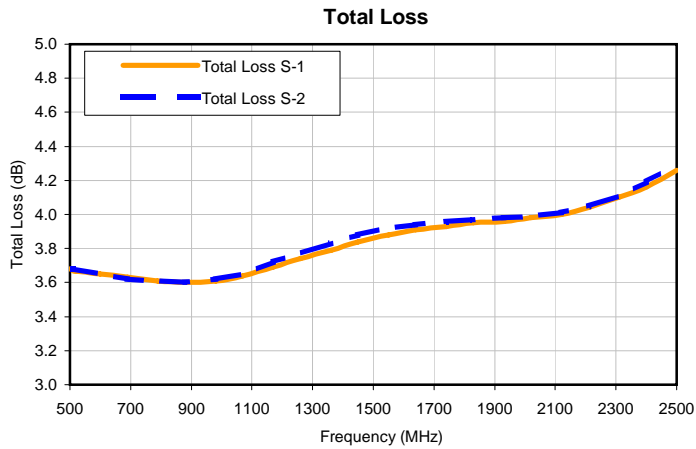

2 Way-0° Power Splitter/Combiner

GP2S1+

Typical Performance Curves

P.O. Box 350166, Brooklyn, New York 11235-0003 (718) 934-4500 • Fax (718) 332-4661 For detailed performance specs & shopping online see Mini-Circuits web site www.minicircuits.com