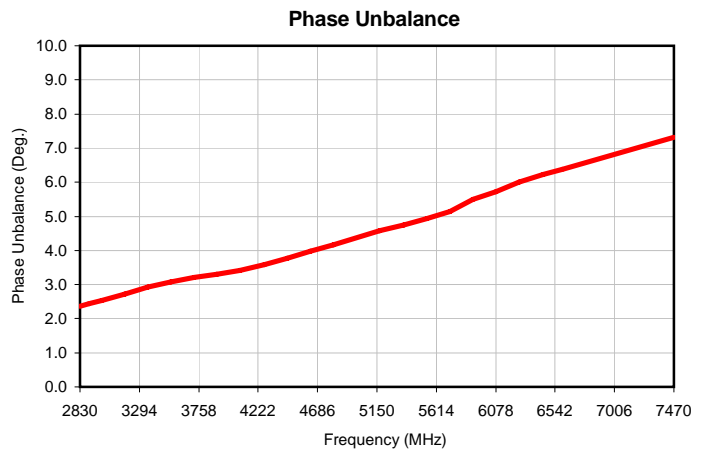

2 Way-0° Power Splitter/Combiner

GP2X1+

Typical Performance Curves

ISO 9001 ISO 14001 AS 9100 CERTIFIED

P.O. Box 350166, Brooklyn, New York 11235-0003 (718) 934-4500 • Fax (718) 332-4661 For detailed performance specs & shopping online see Mini-Circuits web site www.minicircuits.com

The Design Engineers Search Engine Provides ACTUAL Data Instantly From MINI-CIRCUITS At: www.minicircuits.com

IF/RF MICROWAVE COMPONENTS

REV. X2

GP2X1+

6/21/2010

Page 1 of 1