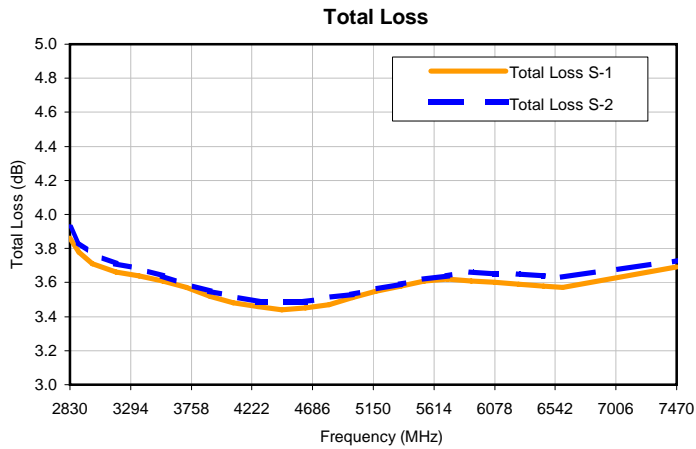

2 Way-0° Power Splitter/Combiner

GP2X1+

Typical Performance Curves

ISO 9001 ISO 14001 AS 9100 CERTIFIED

P.O. Box 350166, Brooklyn, New York 11235-0003 (718) 934-4500 • Fax (718) 332-4661 For detailed performance specs & shopping online see Mini-Circuits web site www.minicircuits.com

The Design Engineers Search Engine Provides ACTUAL Data Instantly From MINI-CIRCUITS At: www.minicircuits.com

IF/RF MICROWAVE COMPONENTS

REV. X2

GP2X1+

6/21/2010

Page 1 of 1