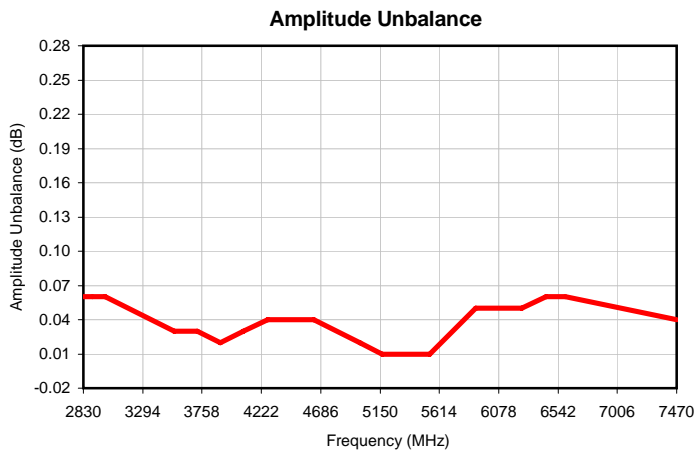

2 Way-0° Power Splitter/Combiner

GP2X1+

Typical Performance Curves

ISO 9001 ISO 14001 AS 9100 CERTIFIED

P.O. Box 350166, Brooklyn, New York 11235-0003 (718) 934-4500 • Fax (718) 332-4661 For detailed performance specs & shopping online see Mini-Circuits web site www.minicircuits.com

The Design Engineers Search Engine Provides ACTUAL Data Instantly From MINI-CIRCUITS At: www.minicircuits.com

IF/RF MICROWAVE COMPONENTS

REV. X2

GP2X1+

6/21/2010

Page 1 of 1