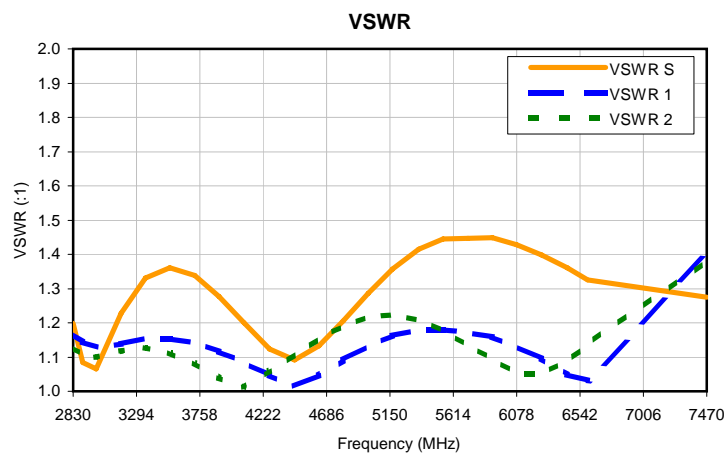

2 Way-0° Power Splitter/Combiner

GP2X1+

Typical Performance Curves

ISO 9001 ISO 14001 AS 9100 CERTIFIED

P.O. Box 350166, Brooklyn, New York 11235-0003 (718) 934-4500 • Fax (718) 332-4661 For detailed performance specs & shopping online see Mini-Circuits web site www.minicircuits.com

The Design Engineers Search Engine Provides ACTUAL Data Instantly From MINI-CIRCUITS At: www.minicircuits.com

IF/RF MICROWAVE COMPONENTS

REV. X2

GP2X1+

6/21/2010

Page 1 of 1