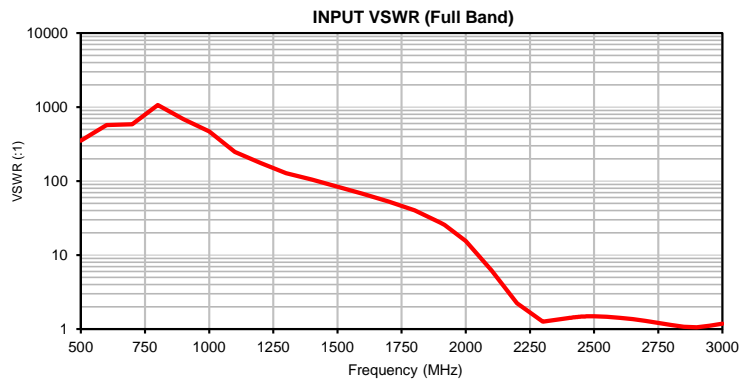

Typical Performance Curves

ISO 9001 ISO 14001 AS 9100 CERTIFIED

P.O. Box 350166, Brooklyn, New York 11235-0003 (718) 934-4500 • Fax (718) 332-4661 For detailed performance specs & shopping online see Mini-Circuits web site
 The Design Engineers Search Engine Provides ACTUAL Data Instantly From MINI-CIRCUITS At: www.minicircuits.com

IF/RF MICROWAVE COMPONENTS