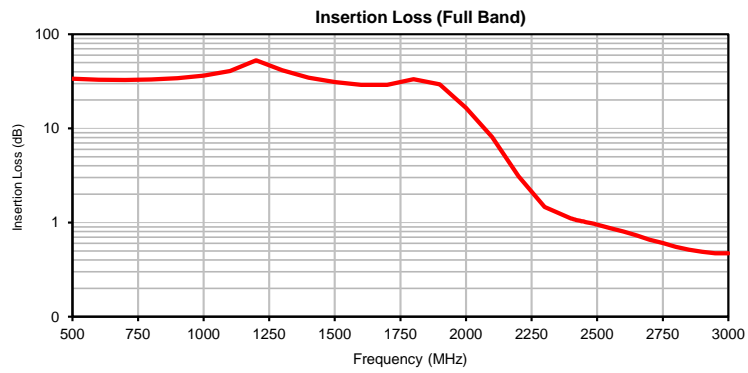

Typical Performance Curves

ISO 9001 ISO 14001 AS 9100 CERTIFIED

P.O. Box 350166, Brooklyn, New York 11235-0003 (718) 934-4500 • Fax (718) 332-4661 For detailed performance specs & shopping online see Mini-Circuits web site
 The Design Engineers Search Engine Provides ACTUAL Data Instantly From MINI-CIRCUITS At: www.minicircuits.com

IF/RF MICROWAVE COMPONENTS