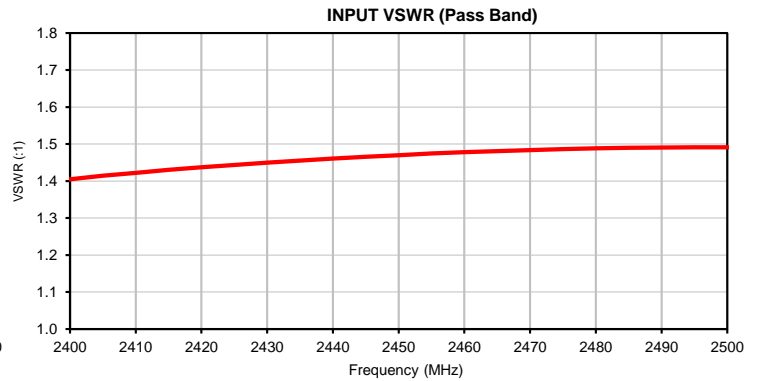

Typical Performance Curves

ISO 9001 ISO 14001 AS 9100 CERTIFIED

P.O. Box 350166, Brooklyn, New York 11235-0003 (718) 934-4500 • Fax (718) 332-4661 For detailed performance specs & shopping online see Mini-Circuits web site
 The Design Engineers Search Engine Provides ACTUAL Data Instantly From MINI-CIRCUITS At: www.minicircuits.com