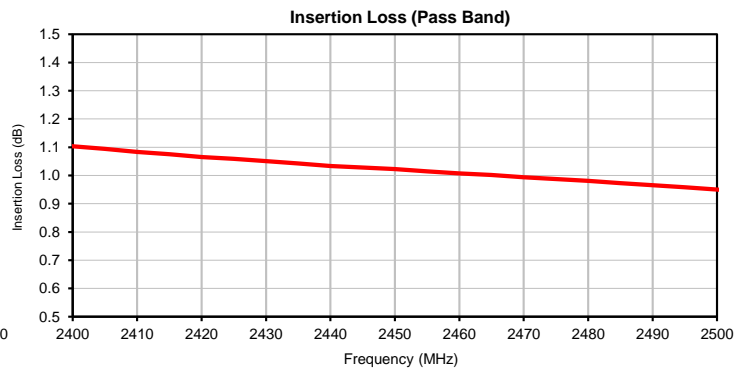

Typical Performance Curves

ISO 9001 ISO 14001 AS 9100 CERTIFIED

P.O. Box 350166, Brooklyn, New York 11235-0003 (718) 934-4500 • Fax (718) 332-4661 For detailed performance specs & shopping online see Mini-Circuits web site
 The Design Engineers Search Engine Provides ACTUAL Data Instantly From MINI-CIRCUITS At: www.minicircuits.com

IF/RF MICROWAVE COMPONENTS