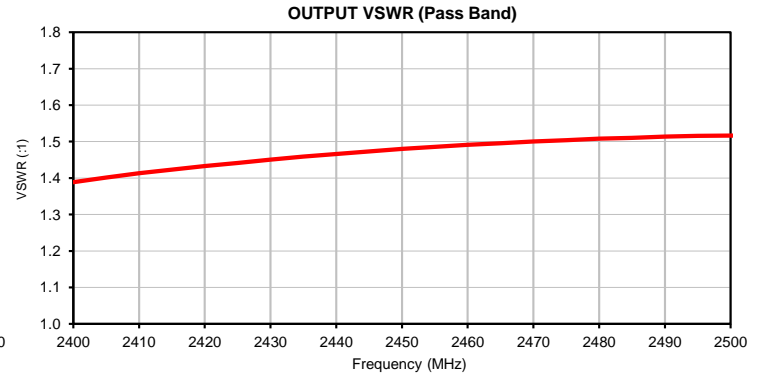

Typical Performance Curves

ISO 9001 ISO 14001 AS 9100 CERTIFIED

P.O. Box 350166, Brooklyn, New York 11235-0003 (718) 934-4500 • Fax (718) 332-4661 For detailed performance specs & shopping online see Mini-Circuits web site
 The Design Engineers Search Engine Provides ACTUAL Data Instantly From MINI-CIRCUITS At: www.minicircuits.com