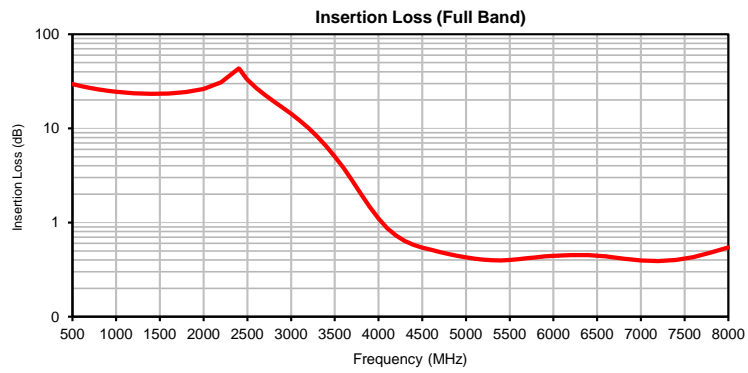

Typical Performance Curves

P.O. Box 350166, Brooklyn, New York 11235-0003 (718) 934-4500 • Fax (718) 332-4661 For detailed performance specs & shopping online see Mini-Circuits web site
 The Design Engineers Search Engine Provides ACTUAL Data Instantly From MINI-CIRCUITS At: www.minicircuits.com

IF/RF MICROWAVE COMPONENTS