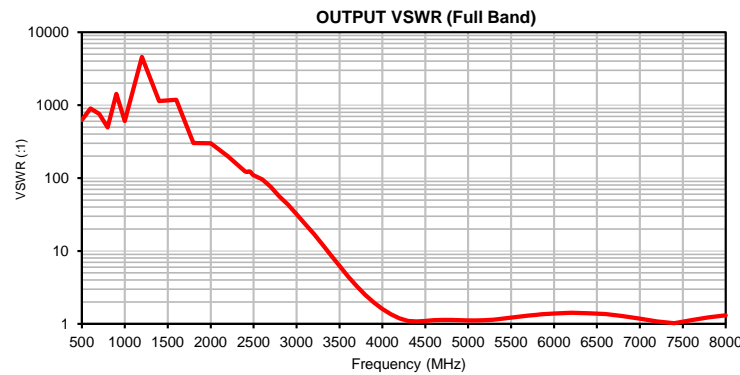

Typical Performance Curves

P.O. Box 350166, Brooklyn, New York 11235-0003 (718) 934-4500 • Fax (718) 332-4661 For detailed performance specs & shopping online see Mini-Circuits web site
 The Design Engineers Search Engine Provides ACTUAL Data Instantly From MINI-CIRCUITS At: www.minicircuits.com