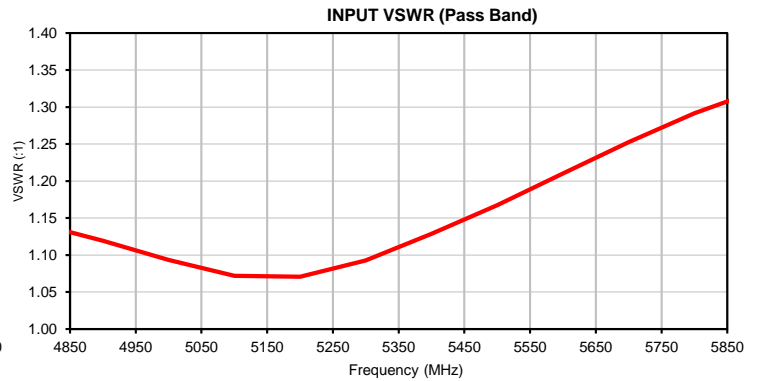

Typical Performance Curves

P.O. Box 350166, Brooklyn, New York 11235-0003 (718) 934-4500 • Fax (718) 332-4661 For detailed performance specs & shopping online see Mini-Circuits web site
 The Design Engineers Search Engine Provides ACTUAL Data Instantly From MINI-CIRCUITS At: www.minicircuits.com