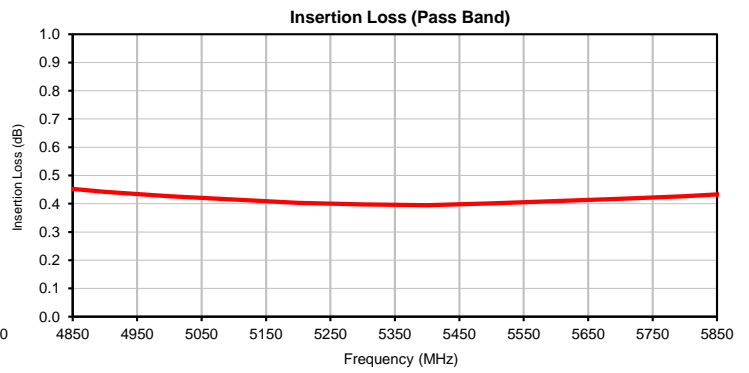

Typical Performance Curves

P.O. Box 350166, Brooklyn, New York 11235-0003 (718) 934-4500 • Fax (718) 332-4661 For detailed performance specs & shopping online see Mini-Circuits web site
 The Design Engineers Search Engine Provides ACTUAL Data Instantly From MINI-CIRCUITS At: www.minicircuits.com

IF/RF MICROWAVE COMPONENTS