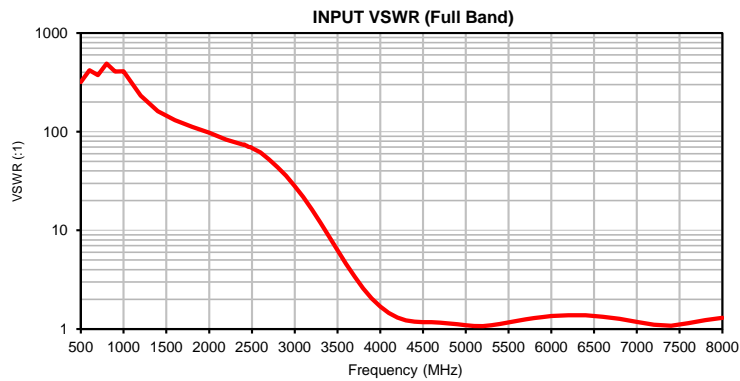

Typical Performance Curves

P.O. Box 350166, Brooklyn, New York 11235-0003 (718) 934-4500 • Fax (718) 332-4661 For detailed performance specs & shopping online see Mini-Circuits web site
 The Design Engineers Search Engine Provides ACTUAL Data Instantly From MINI-CIRCUITS At: www.minicircuits.com

IF/RF MICROWAVE COMPONENTS