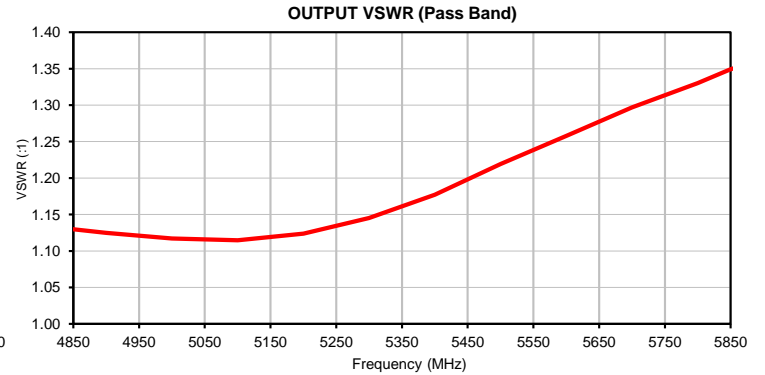

Typical Performance Curves

P.O. Box 350166, Brooklyn, New York 11235-0003 (718) 934-4500 • Fax (718) 332-4661 For detailed performance specs & shopping online see Mini-Circuits web site
 The Design Engineers Search Engine Provides ACTUAL Data Instantly From MINI-CIRCUITS At: www.minicircuits.com