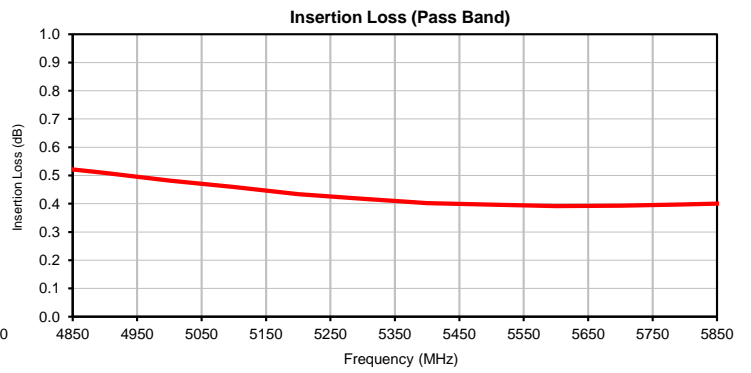

Typical Performance Curves

P.O. Box 350166, Brooklyn, New York 11235-0003 (718) 934-4500 • Fax (718) 332-4661 For detailed performance specs & shopping online see Mini-Circuits web site
 The Design Engineers Search Engine Provides ACTUAL Data Instantly From MINI-CIRCUITS At: www.minicircuits.com

IF/RF MICROWAVE COMPONENTS