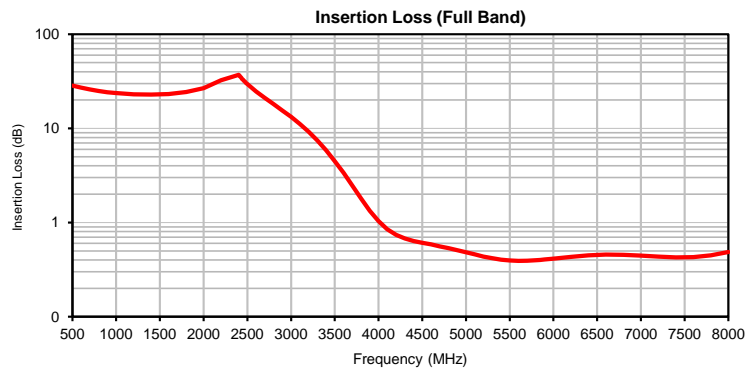

Typical Performance Curves

P.O. Box 350166, Brooklyn, New York 11235-0003 (718) 934-4500 • Fax (718) 332-4661 For detailed performance specs & shopping online see Mini-Circuits web site
 The Design Engineers Search Engine Provides ACTUAL Data Instantly From MINI-CIRCUITS At: www.minicircuits.com

IF/RF MICROWAVE COMPONENTS