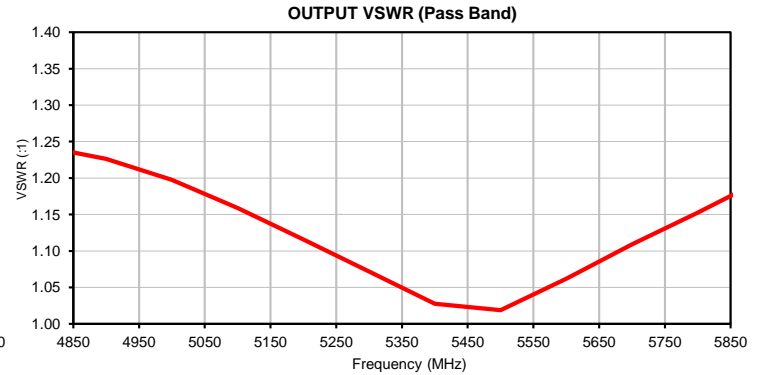

Typical Performance Curves

P.O. Box 350166, Brooklyn, New York 11235-0003 (718) 934-4500 • Fax (718) 332-4661 For detailed performance specs & shopping online see Mini-Circuits web site
 The Design Engineers Search Engine Provides ACTUAL Data Instantly From MINI-CIRCUITS At: www.minicircuits.com