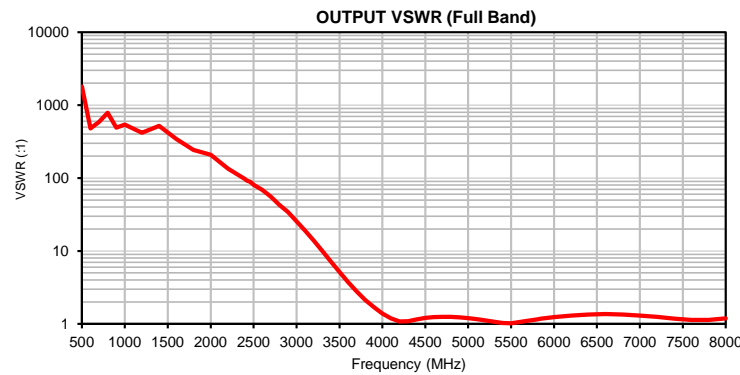

Typical Performance Curves

P.O. Box 350166, Brooklyn, New York 11235-0003 (718) 934-4500 • Fax (718) 332-4661 For detailed performance specs & shopping online see Mini-Circuits web site
 The Design Engineers Search Engine Provides ACTUAL Data Instantly From MINI-CIRCUITS At: www.minicircuits.com