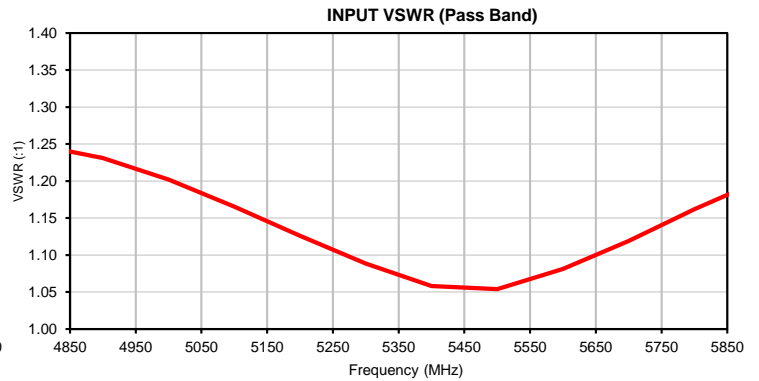

Typical Performance Curves

P.O. Box 350166, Brooklyn, New York 11235-0003 (718) 934-4500 • Fax (718) 332-4661 For detailed performance specs & shopping online see Mini-Circuits web site
 The Design Engineers Search Engine Provides ACTUAL Data Instantly From MINI-CIRCUITS At: www.minicircuits.com