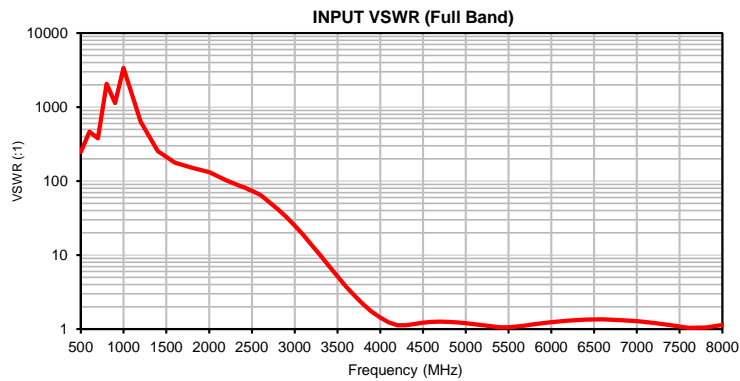

Typical Performance Curves

P.O. Box 350166, Brooklyn, New York 11235-0003 (718) 934-4500 • Fax (718) 332-4661 For detailed performance specs & shopping online see Mini-Circuits web site
 The Design Engineers Search Engine Provides ACTUAL Data Instantly From MINI-CIRCUITS At: www.minicircuits.com

IF/RF MICROWAVE COMPONENTS