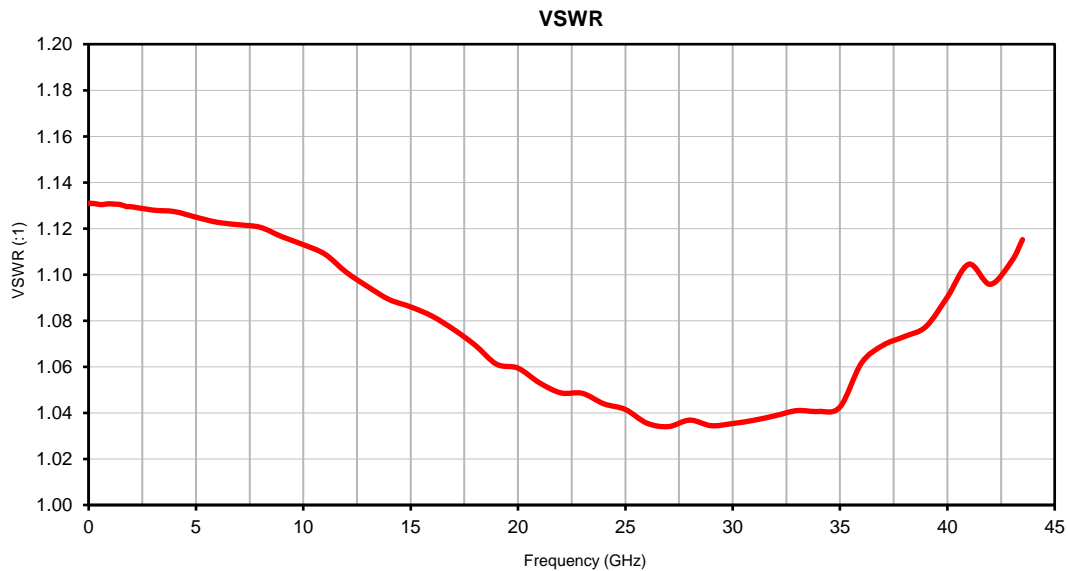

Fixed Attenuator Die

Typical Performance Curves

KAT-8-DG+

P.O. Box 350166, Brooklyn, New York 11235-0003 (718) 934-4500 • Fax (718) 332-4661 For detailed performance specs & shopping online see Mini-Circuits web site www.minicircuits.com