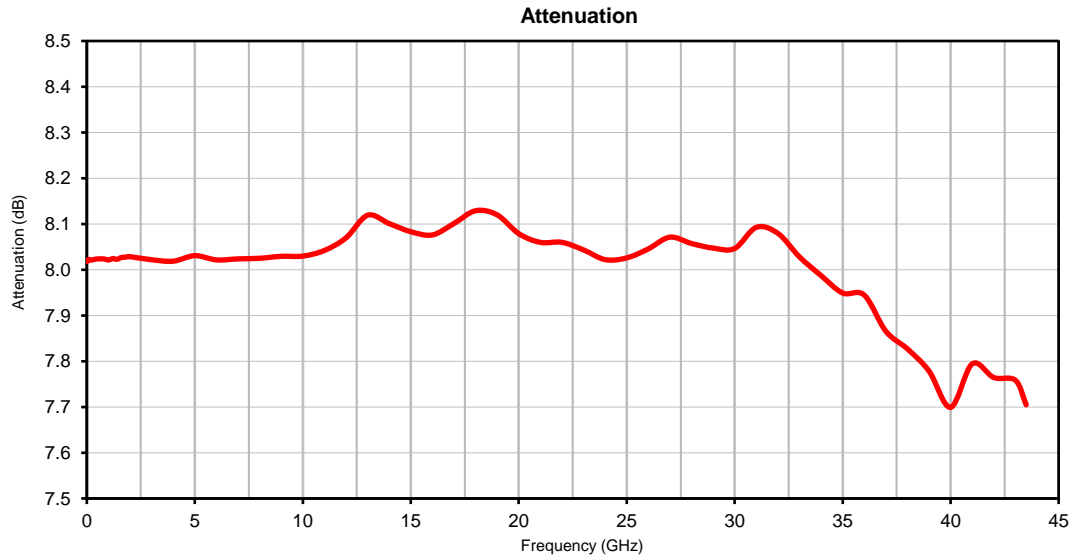

Fixed Attenuator Die

Typical Performance Curves

KAT-8-DG+

P.O. Box 350166, Brooklyn, New York 11235-0003 (718) 934-4500 • Fax (718) 332-4661 For detailed performance specs & shopping online see Mini-Circuits web site www.minicircuits.com