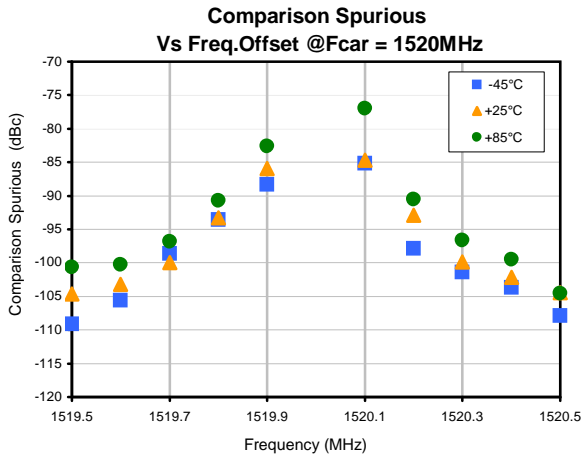

Frequency Synthesizer

KSN-1620A-119+

Typical Performance Data

REV. X1
KSN-1620A-119+
100607
Page 3 of 3

IF/RF MICROWAVE COMPONENTS • ISO 9001 ISO 14001 AS 9100 CERTIFIED • RoHS compliant
P.O. Box 350166, Brooklyn, New York 11235-0003 (718) 934-4500 Fax (718) 332-4661

The Design Engineers Search Engine finds the model you need, Instantly • For detailed performance specs & shopping online see