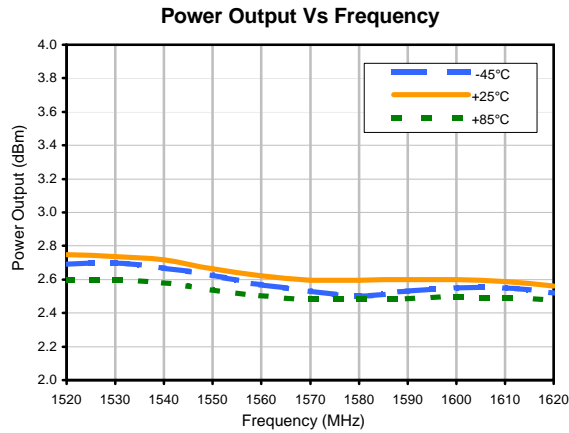

Typical Performance Data

Frequency Synthesizer

KSN-1620A-119+

Typical Performance Data

REV. X1
KSN-1620A-119+
100607
Page 2 of 3

IF/RF MICROWAVE COMPONENTS • ISO 9001 ISO 14001 AS 9100 CERTIFIED RoHS compliant
P.O. Box 350166, Brooklyn, New York 11235-0003 (718) 934-4500 Fax (718) 332-4661