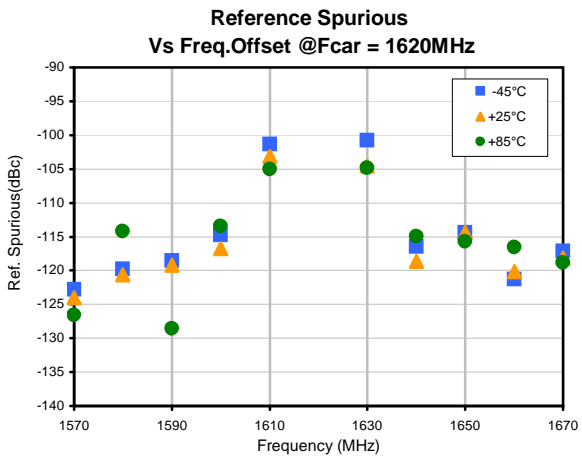

Frequency Synthesizer

KSN-1620A-119+

Typical Performance Data

REV. X1
KSN-1620A-119+
100607
Page 3 of 3

IF/RF MICROWAVE COMPONENTS • ISO 9001 ISO 14001 AS 9100 CERTIFIED • RoHS compliant
P.O. Box 350166, Brooklyn, New York 11235-0003 (718) 934-4500 Fax (718) 332-4661

The Design Engineers Search Engine finds the model you need, Instantly • For detailed performance specs & shopping online see