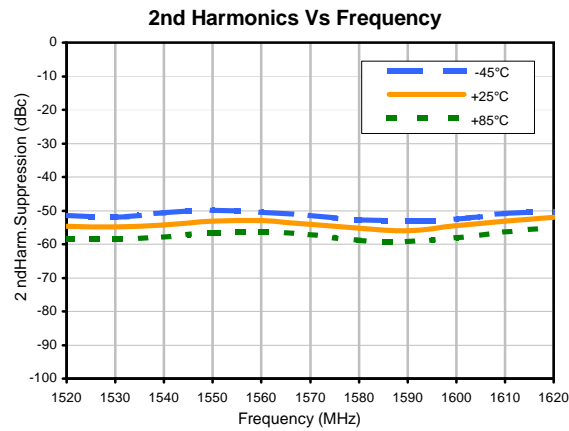

Typical Performance Data

Frequency Synthesizer

KSN-1620A-119+

Typical Performance Data

REV. X1
KSN-1620A-119+
100607
Page 2 of 3

IF/RF MICROWAVE COMPONENTS • ISO 9001 ISO 14001 AS 9100 CERTIFIED RoHS compliant
P.O. Box 350166, Brooklyn, New York 11235-0003 (718) 934-4500 Fax (718) 332-4661