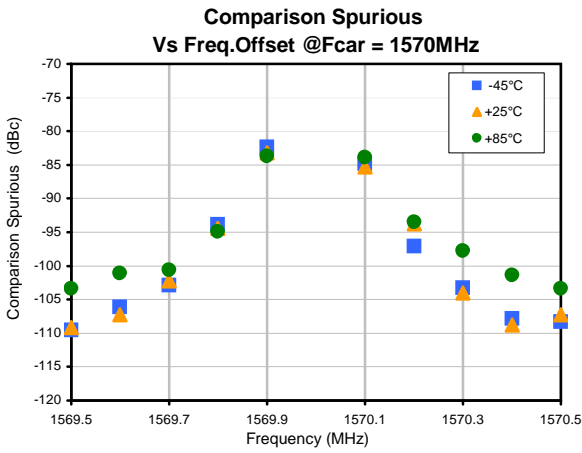

Frequency Synthesizer

KSN-1620A-119+

Typical Performance Data

REV. X1
KSN-1620A-119+
100607
Page 3 of 3

IF/RF MICROWAVE COMPONENTS • ISO 9001 ISO 14001 AS 9100 CERTIFIED • RoHS compliant
P.O. Box 350166, Brooklyn, New York 11235-0003 (718) 934-4500 Fax (718) 332-4661

The Design Engineers Search Engine finds the model you need, Instantly • For detailed performance specs & shopping online see