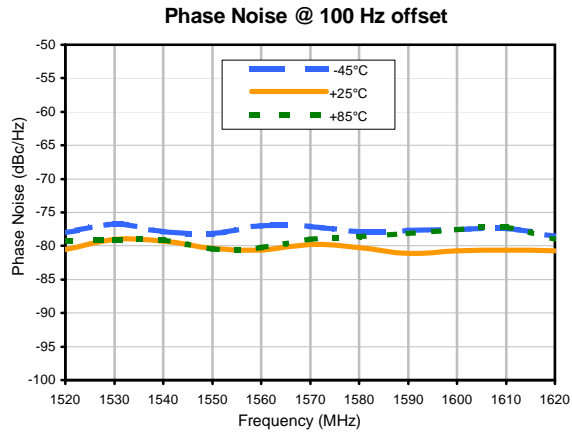

Typical Performance Data

Frequency Synthesizer

KSN-1620A-119+

Typical Performance Data

REV. X1
KSN-1620A-119+
100607
Page 2 of 3

IF/RF MICROWAVE COMPONENTS • ISO 9001 ISO 14001 AS 9100 CERTIFIED RoHS compliant
P.O. Box 350166, Brooklyn, New York 11235-0003 (718) 934-4500 Fax (718) 332-4661