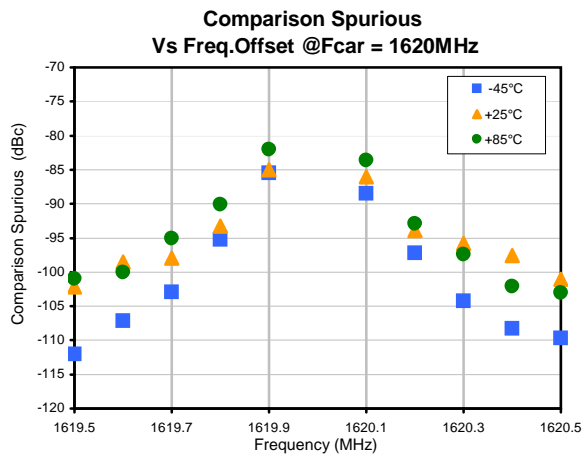

Frequency Synthesizer

KSN-1620A-119+

Typical Performance Data

REV. X1
KSN-1620A-119+
100607
Page 3 of 3

IF/RF MICROWAVE COMPONENTS • ISO 9001 ISO 14001 AS 9100 CERTIFIED • RoHS compliant
P.O. Box 350166, Brooklyn, New York 11235-0003 (718) 934-4500 Fax (718) 332-4661

The Design Engineers Search Engine finds the model you need, Instantly • For detailed performance specs & shopping online see