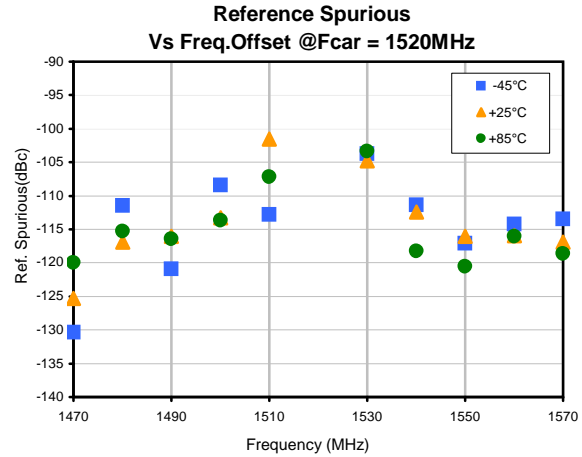

Frequency Synthesizer

KSN-1620A-119+

Typical Performance Data

REV. X1
KSN-1620A-119+
100607
Page 3 of 3

IF/RF MICROWAVE COMPONENTS • ISO 9001 ISO 14001 AS 9100 CERTIFIED • RoHS compliant
P.O. Box 350166, Brooklyn, New York 11235-0003 (718) 934-4500 Fax (718) 332-4661

The Design Engineers Search Engine finds the model you need, Instantly • For detailed performance specs & shopping online see