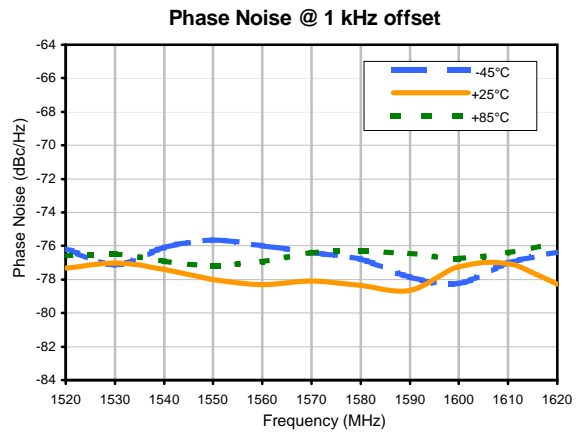

Typical Performance Data

Frequency Synthesizer

KSN-1620A-119+

Typical Performance Data

REV. X1
KSN-1620A-119+
100607
Page 2 of 3

IF/RF MICROWAVE COMPONENTS • ISO 9001 ISO 14001 AS 9100 CERTIFIED RoHS compliant
P.O. Box 350166, Brooklyn, New York 11235-0003 (718) 934-4500 Fax (718) 332-4661