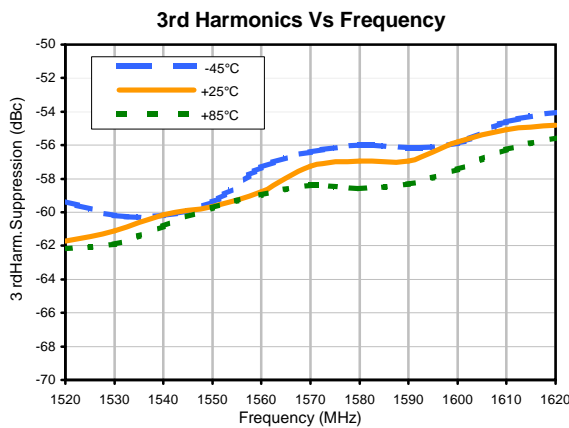

Typical Performance Data

Frequency Synthesizer

KSN-1620A-119+

Typical Performance Data

REV. X1
KSN-1620A-119+
100607
Page 2 of 3

IF/RF MICROWAVE COMPONENTS • ISO 9001 ISO 14001 AS 9100 CERTIFIED RoHS compliant
P.O. Box 350166, Brooklyn, New York 11235-0003 (718) 934-4500 Fax (718) 332-4661