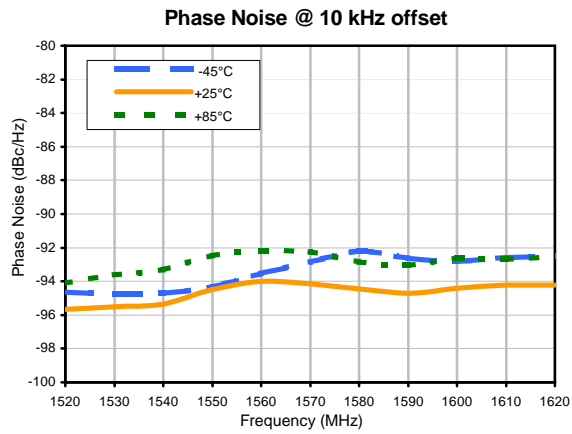

Typical Performance Data

Frequency Synthesizer

KSN-1620A-119+

Typical Performance Data

REV. X1
KSN-1620A-119+
100607
Page 2 of 3

IF/RF MICROWAVE COMPONENTS • ISO 9001 ISO 14001 AS 9100 CERTIFIED RoHS compliant
P.O. Box 350166, Brooklyn, New York 11235-0003 (718) 934-4500 Fax (718) 332-4661