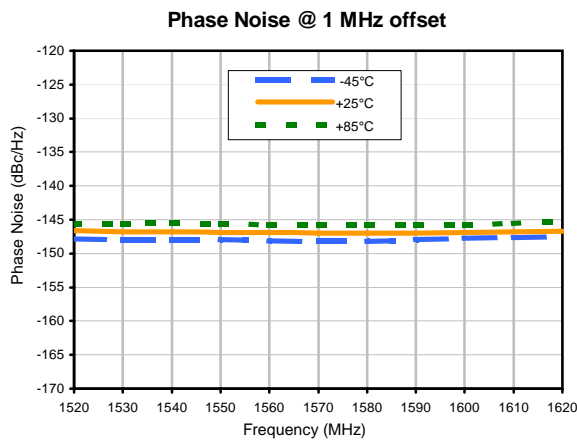

Typical Performance Data

Frequency Synthesizer

KSN-1620A-119+

Typical Performance Data

REV. X1
KSN-1620A-119+
100607
Page 2 of 3

IF/RF MICROWAVE COMPONENTS • ISO 9001 ISO 14001 AS 9100 CERTIFIED RoHS compliant
P.O. Box 350166, Brooklyn, New York 11235-0003 (718) 934-4500 Fax (718) 332-4661