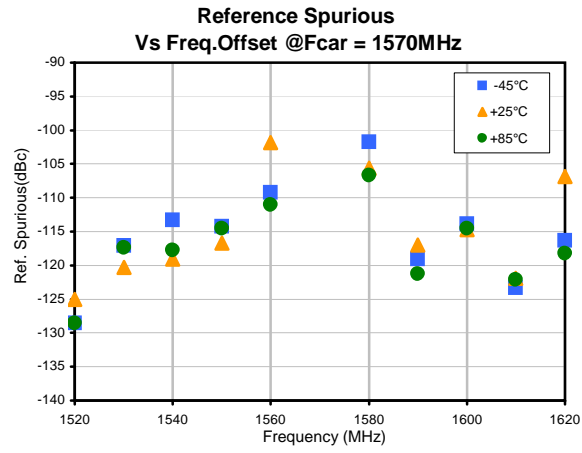

Frequency Synthesizer

KSN-1620A-119+

Typical Performance Data

REV. X1
KSN-1620A-119+
100607
Page 3 of 3

IF/RF MICROWAVE COMPONENTS • ISO 9001 ISO 14001 AS 9100 CERTIFIED • RoHS compliant
P.O. Box 350166, Brooklyn, New York 11235-0003 (718) 934-4500 Fax (718) 332-4661

The Design Engineers Search Engine finds the model you need, Instantly • For detailed performance specs & shopping online see