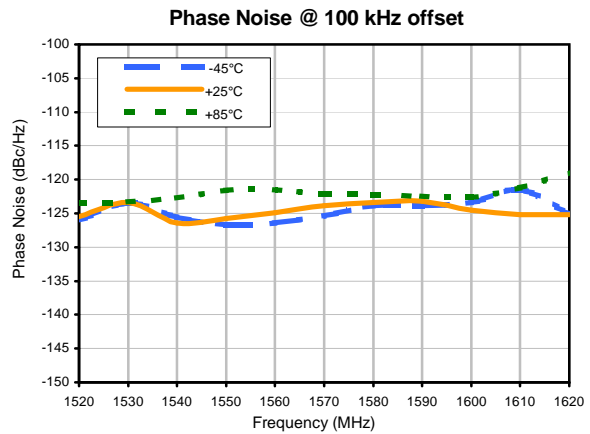

Typical Performance Data

Frequency Synthesizer

KSN-1620A-119+

Typical Performance Data

REV. X1
KSN-1620A-119+
100607
Page 2 of 3

IF/RF MICROWAVE COMPONENTS • ISO 9001 ISO 14001 AS 9100 CERTIFIED RoHS compliant
P.O. Box 350166, Brooklyn, New York 11235-0003 (718) 934-4500 Fax (718) 332-4661