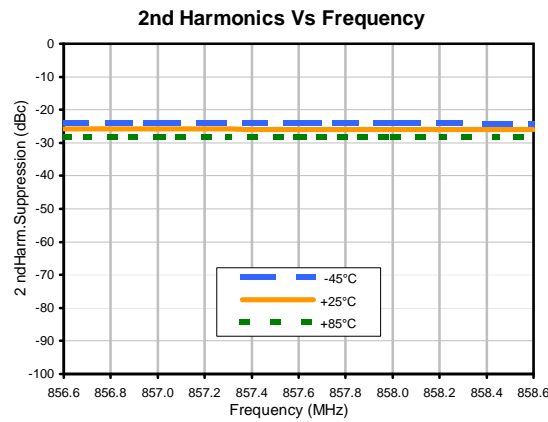

Typical Performance Data

Typical Performance Data

Frequency Synthesizer

KSN-860A-119+

Typical Performance Data