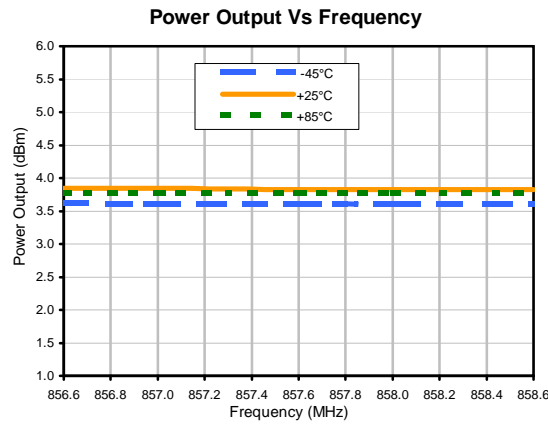

Typical Performance Data

Typical Performance Data

Frequency Synthesizer

KSN-860A-119+

Typical Performance Data