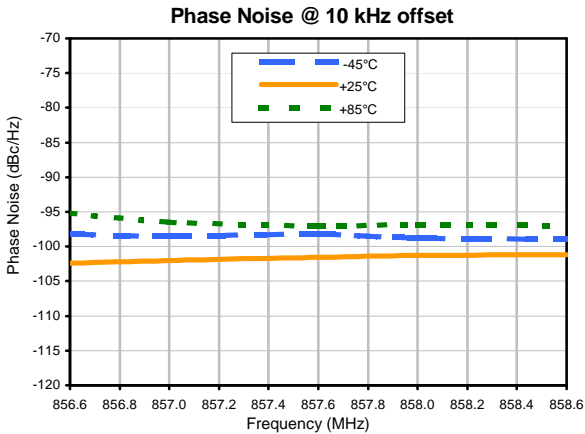

Typical Performance Data

Typical Performance Data

Frequency Synthesizer

KSN-860A-119+

Typical Performance Data