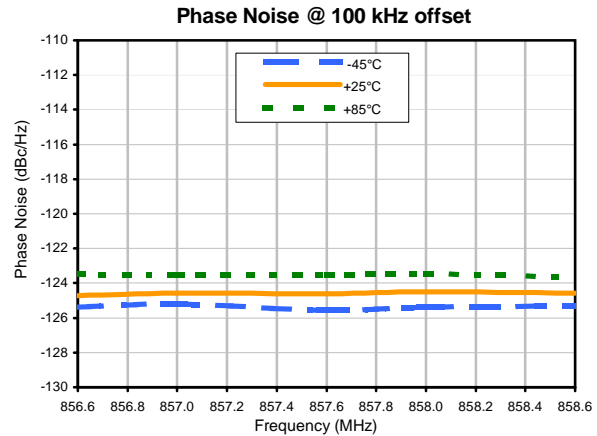

Typical Performance Data

Typical Performance Data

Frequency Synthesizer

KSN-860A-119+

Typical Performance Data