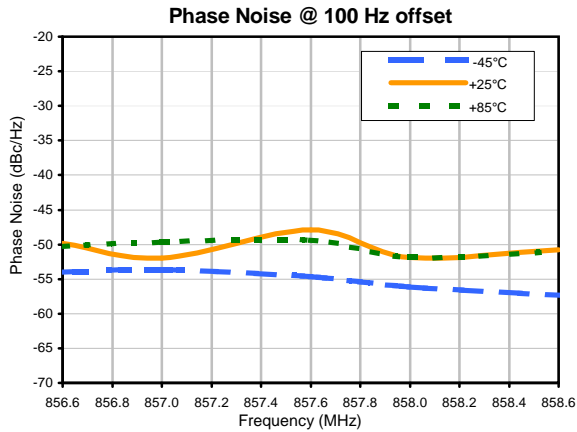

Typical Performance Data

Typical Performance Data

Frequency Synthesizer

KSN-860A-119+

Typical Performance Data