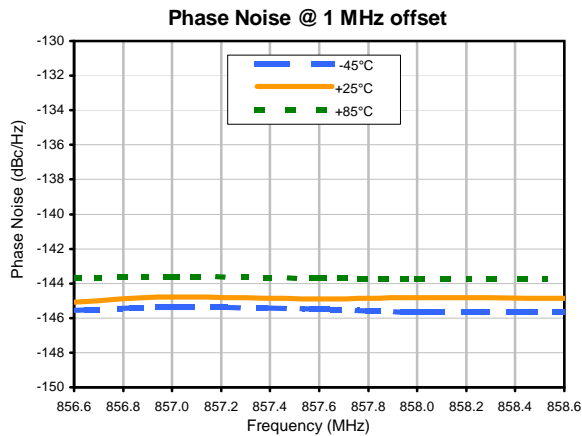

Typical Performance Data

Typical Performance Data

Frequency Synthesizer

KSN-860A-119+

Typical Performance Data