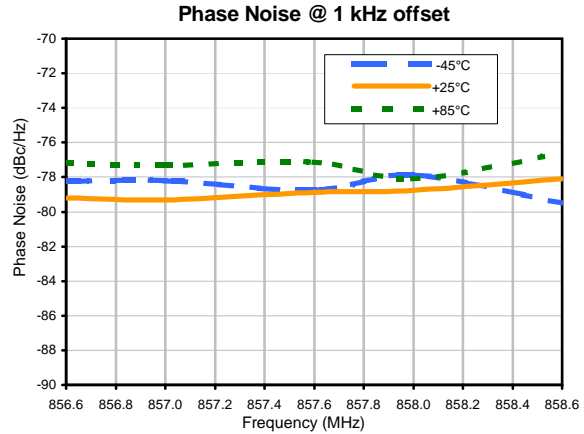

Typical Performance Data

Typical Performance Data

Frequency Synthesizer

KSN-860A-119+

Typical Performance Data