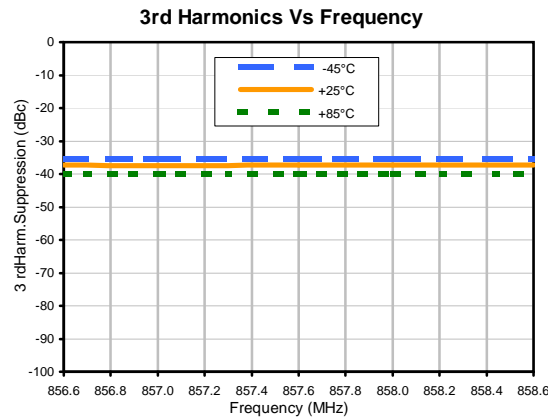

Typical Performance Data

Typical Performance Data

Frequency Synthesizer

KSN-860A-119+

Typical Performance Data