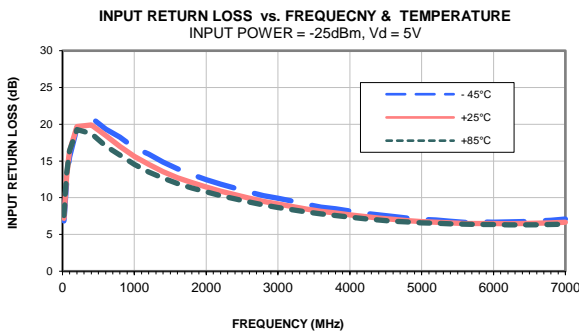

## Typical Performance Curves

P.O. Box 350166, Brooklyn, New York 11235-0003 • (718) 934-4500 • Fax (718) 332-4661 For detailed performance specs & shopping online see Mini-Circuits web site  
The Design Engineers Search Engine Provides ACTUAL Data Instantly From MINI-CIRCUITS At: [www.minicircuits.com](http://www.minicircuits.com)