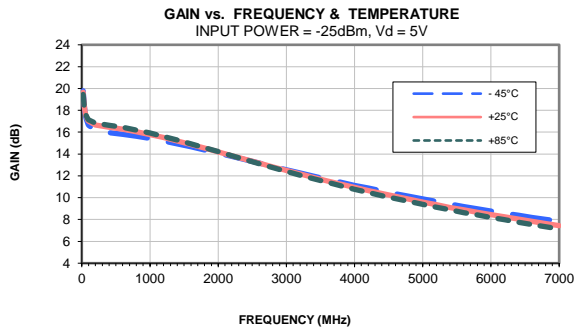

## Typical Performance Curves

P.O. Box 350166, Brooklyn, New York 11235-0003 • (718) 934-4500 • Fax (718) 332-4661 For detailed performance specs & shopping online see Mini-Circuits web site  
The Design Engineers Search Engine Provides ACTUAL Data Instantly From MINI-CIRCUITS At: [www.minicircuits.com](http://www.minicircuits.com)