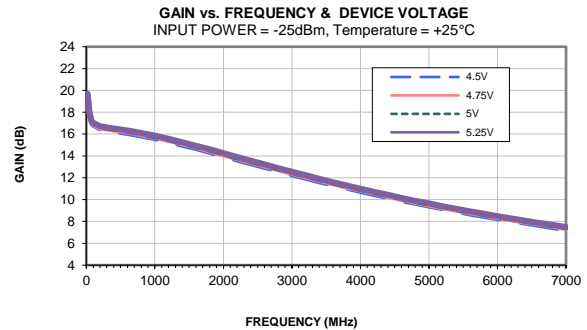

## Typical Performance Curves

P.O. Box 350166, Brooklyn, New York 11235-0003 • (718) 934-4500 • Fax (718) 332-4661 For detailed performance specs & shopping online see Mini-Circuits web site  
The Design Engineers Search Engine Provides ACTUAL Data Instantly From MINI-CIRCUITS At: [www.minicircuits.com](http://www.minicircuits.com)