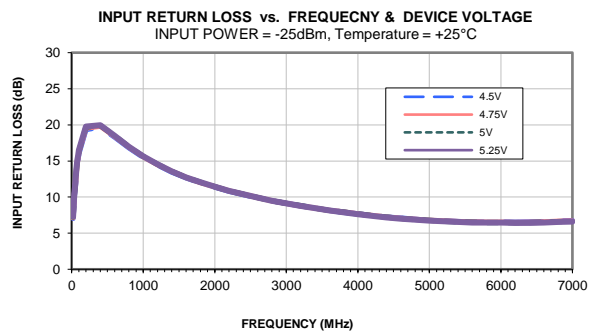

## Typical Performance Curves

P.O. Box 350166, Brooklyn, New York 11235-0003 • (718) 934-4500 • Fax (718) 332-4661 For detailed performance specs & shopping online see Mini-Circuits web site  
The Design Engineers Search Engine Provides ACTUAL Data Instantly From MINI-CIRCUITS At: [www.minicircuits.com](http://www.minicircuits.com)