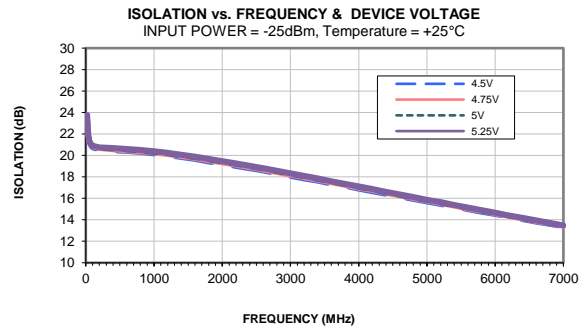

## Typical Performance Curves

P.O. Box 350166, Brooklyn, New York 11235-0003 • (718) 934-4500 • Fax (718) 332-4661 For detailed performance specs & shopping online see Mini-Circuits web site  
The Design Engineers Search Engine Provides ACTUAL Data Instantly From MINI-CIRCUITS At: [www.minicircuits.com](http://www.minicircuits.com)