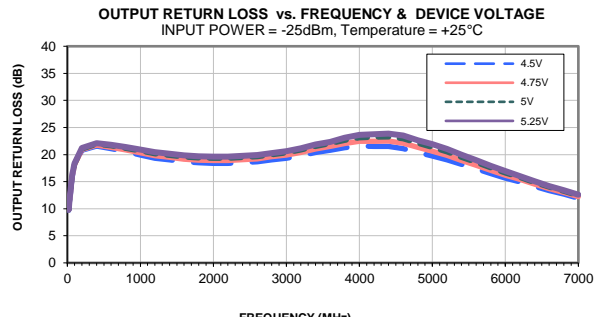

## Typical Performance Curves

P.O. Box 350166, Brooklyn, New York 11235-0003 • (718) 934-4500 • Fax (718) 332-4661 For detailed performance specs & shopping online see Mini-Circuits web site  
The Design Engineers Search Engine Provides ACTUAL Data Instantly From MINI-CIRCUITS At: [www.minicircuits.com](http://www.minicircuits.com)