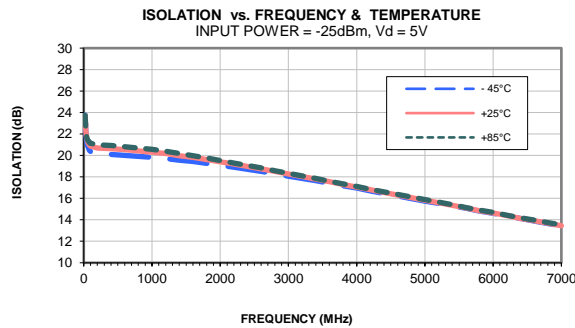

## Typical Performance Curves

P.O. Box 350166, Brooklyn, New York 11235-0003 • (718) 934-4500 • Fax (718) 332-4661 For detailed performance specs & shopping online see Mini-Circuits web site  
The Design Engineers Search Engine Provides ACTUAL Data Instantly From MINI-CIRCUITS At: [www.minicircuits.com](http://www.minicircuits.com)