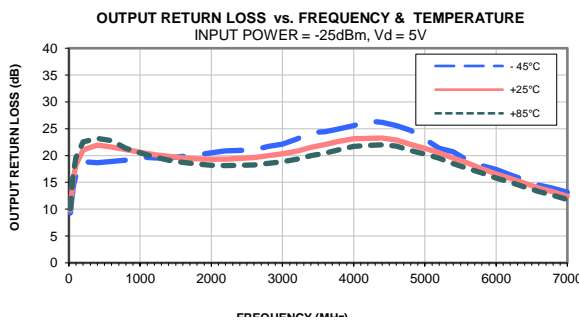

## Typical Performance Curves

P.O. Box 350166, Brooklyn, New York 11235-0003 • (718) 934-4500 • Fax (718) 332-4661 For detailed performance specs & shopping online see Mini-Circuits web site  
The Design Engineers Search Engine Provides ACTUAL Data Instantly From MINI-CIRCUITS At: [www.minicircuits.com](http://www.minicircuits.com)