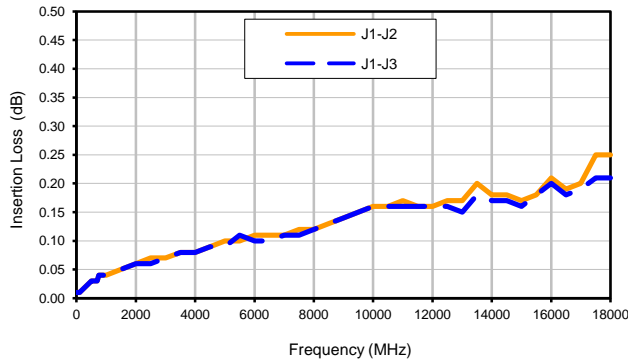

Xtra Long Life Transfer Switch

MTS-18-12B+

Typical Performance Curves

Insertion Loss

Isolation

VSWR, Energized

VSWR, De-Energized