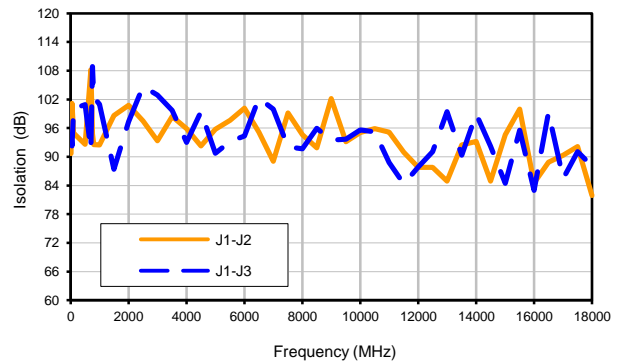

Xtra Long Life Transfer Switch

MTS-18-12B+

Typical Performance Curves

Insertion Loss

Isolation

VSWR, Energized

VSWR, De-Energized