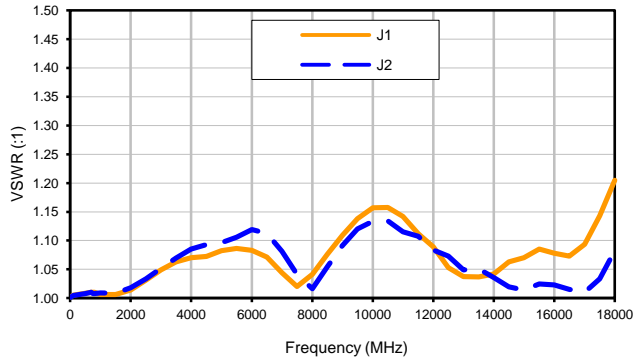

Xtra Long Life Transfer Switch

MTS-18-12B+

Typical Performance Curves

Insertion Loss

Isolation

VSWR, Energized

VSWR, De-Energized