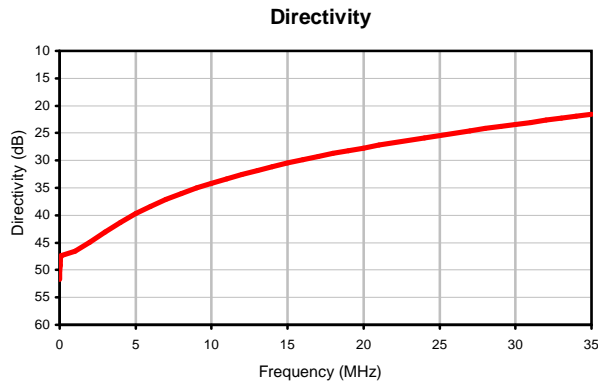

Directional Coupler

Typical Performance Curves

PDC-15-6+

REV. X1
PDC-15-6+
060718
Page 1 of 1

IF/RF MICROWAVE COMPONENTS • ISO 9001 ISO 14001 AS 9100 CERTIFIED RoHS compliant
P.O. Box 350166, Brooklyn, New York 11235-0003 (718) 934-4500 Fax (718) 332-4661