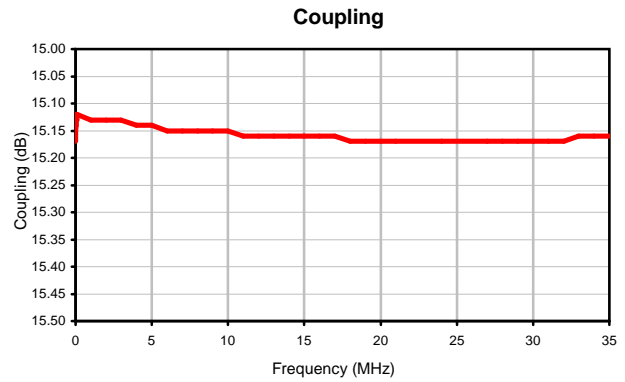

Directional Coupler

Typical Performance Curves

PDC-15-6+

REV. X1
PDC-15-6+
060718
Page 1 of 1

IF/RF MICROWAVE COMPONENTS • ISO 9001 ISO 14001 AS 9100 CERTIFIED RoHS compliant
P.O. Box 350166, Brooklyn, New York 11235-0003 (718) 934-4500 Fax (718) 332-4661