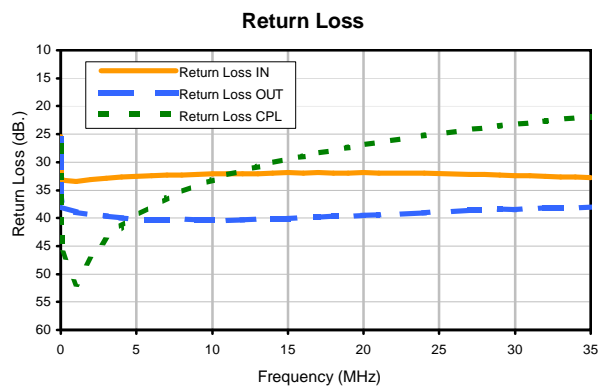

Directional Coupler

Typical Performance Curves

PDC-15-6+

REV. X1
PDC-15-6+
060718
Page 1 of 1

IF/RF MICROWAVE COMPONENTS • ISO 9001 ISO 14001 AS 9100 CERTIFIED RoHS compliant
P.O. Box 350166, Brooklyn, New York 11235-0003 (718) 934-4500 Fax (718) 332-4661