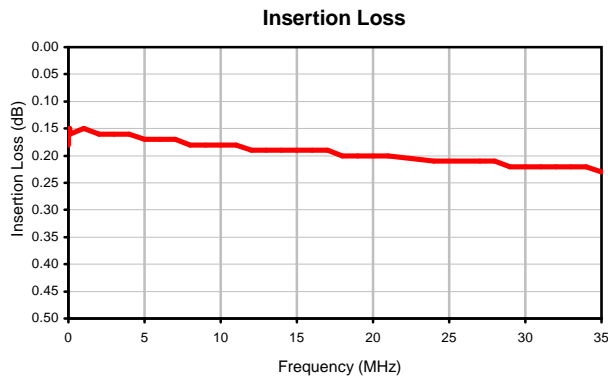

Directional Coupler

Typical Performance Curves

PDC-15-6+

REV. X1
PDC-15-6+
060718
Page 1 of 1

IF/RF MICROWAVE COMPONENTS • ISO 9001 ISO 14001 AS 9100 CERTIFIED RoHS compliant
P.O. Box 350166, Brooklyn, New York 11235-0003 (718) 934-4500 Fax (718) 332-4661