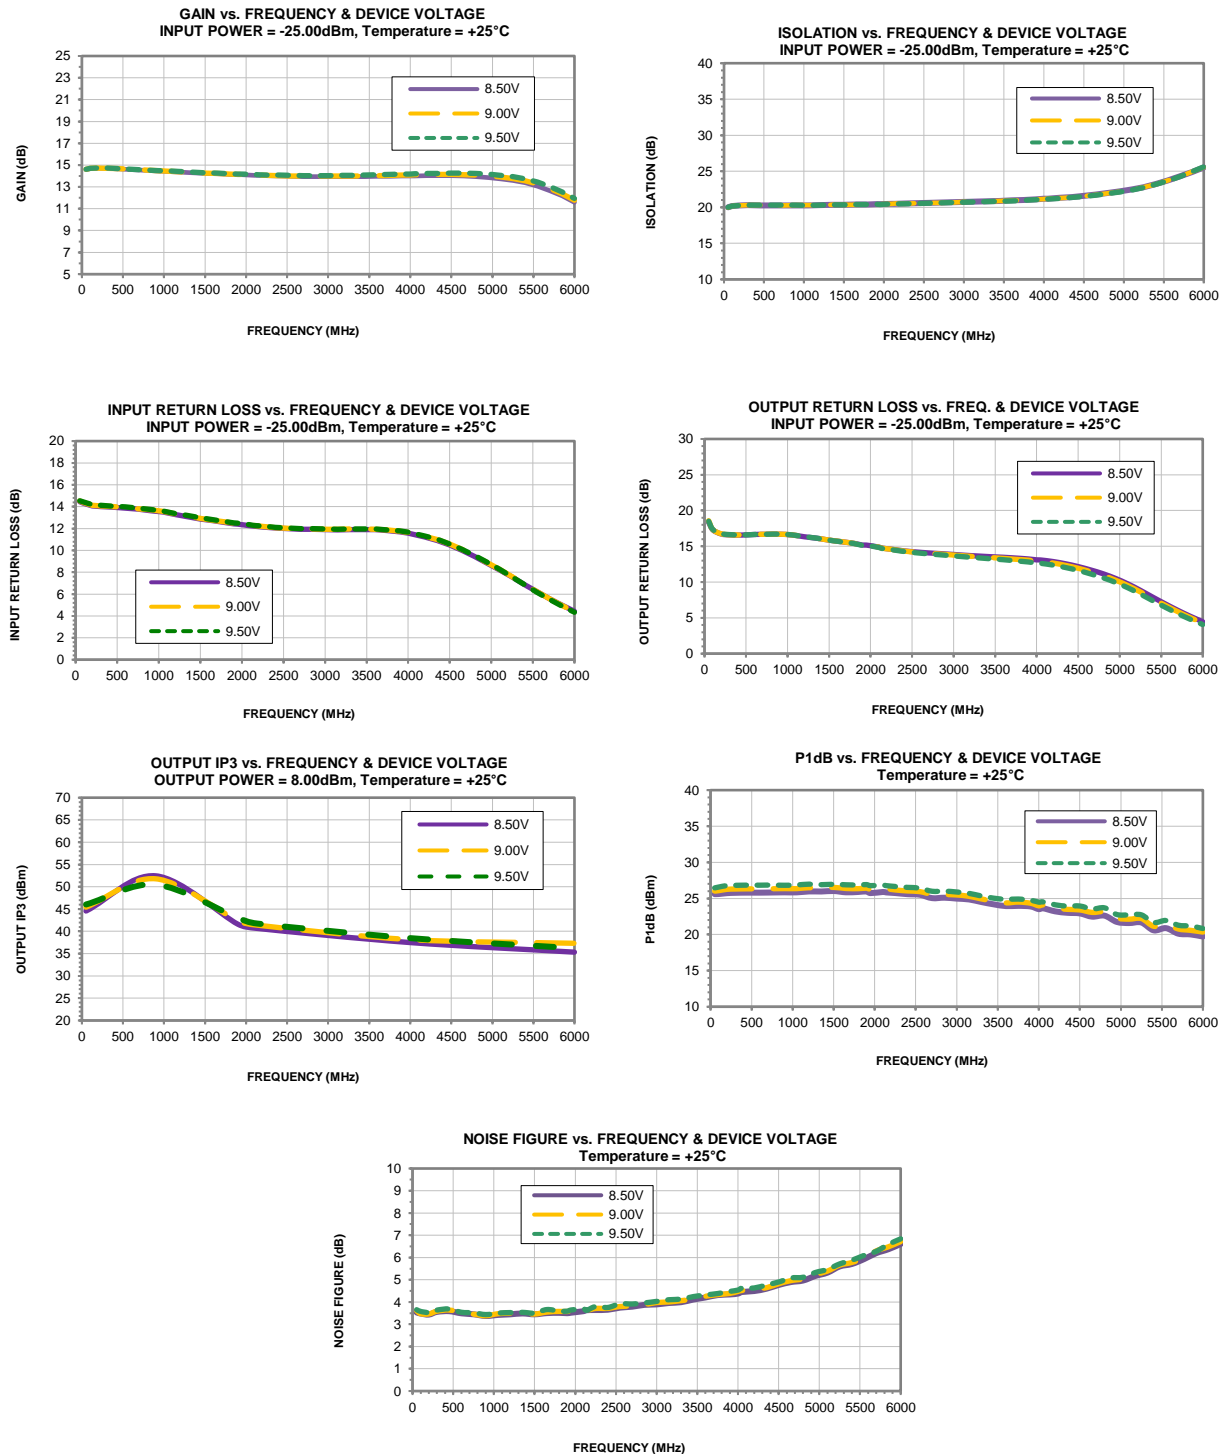

Typical Performance Curves

Note: Test data of die packaged in industry standard SOT-89 Package