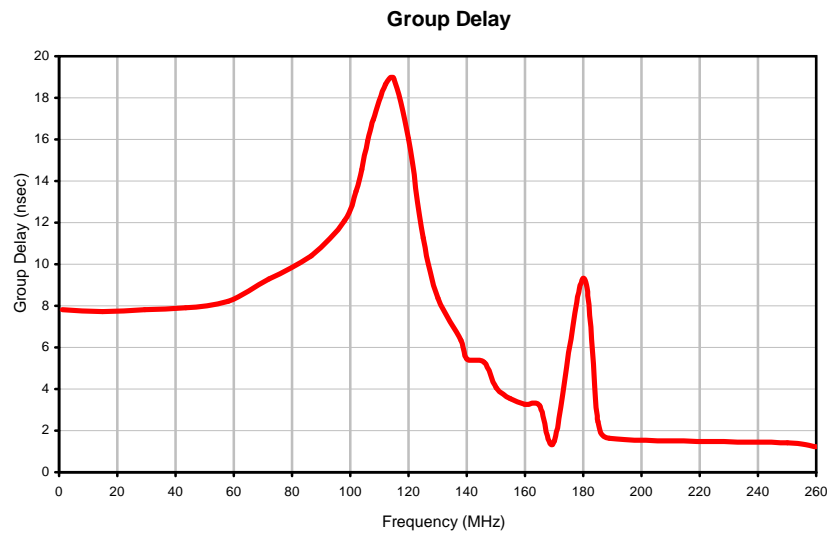

Typical Performance Curves

REV. X1
PLP-100+
060725
Page 1 of 1

IF/RF MICROWAVE COMPONENTS • ISO 9001 ISO 14001 AS 9100 CERTIFIED RoHS compliant
P.O. Box 350166, Brooklyn, New York 11235-0003 (718) 934-4500 Fax (718) 332-4661