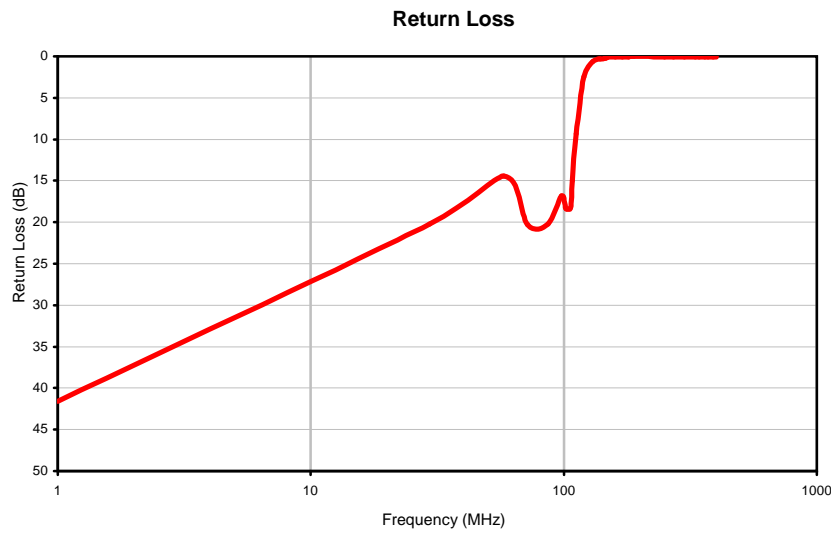

Typical Performance Curves

REV. X1
PLP-100+
060725
Page 1 of 1

IF/RF MICROWAVE COMPONENTS • ISO 9001 ISO 14001 AS 9100 CERTIFIED RoHS compliant
P.O. Box 350166, Brooklyn, New York 11235-0003 (718) 934-4500 Fax (718) 332-4661