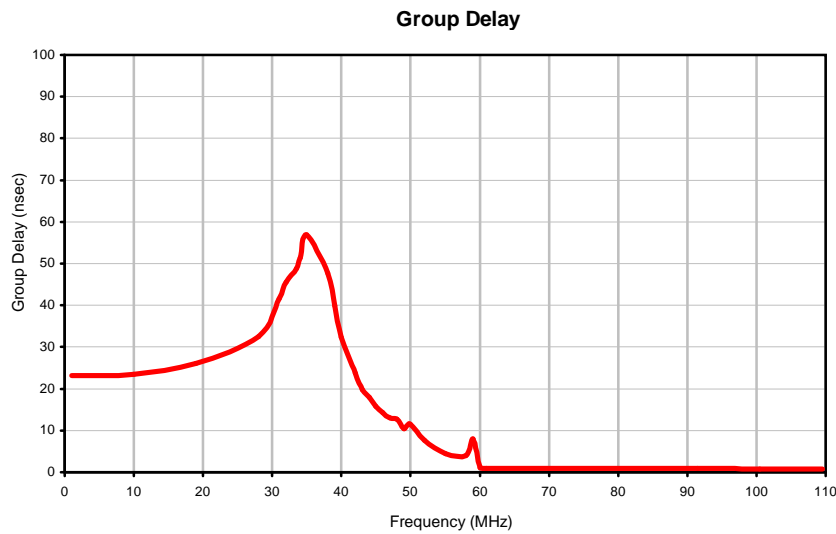

## Typical Performance Curves

IF/RF MICROWAVE COMPONENTS • ISO 9001 ISO 14001 AS 9100 CERTIFIED RoHS compliant  
P.O. Box 350166, Brooklyn, New York 11235-0003 (718) 934-4500 Fax (718) 332-4661

The Design Engineers Search Engine finds the model you need, Instantly • For detailed performance specs & shopping online see