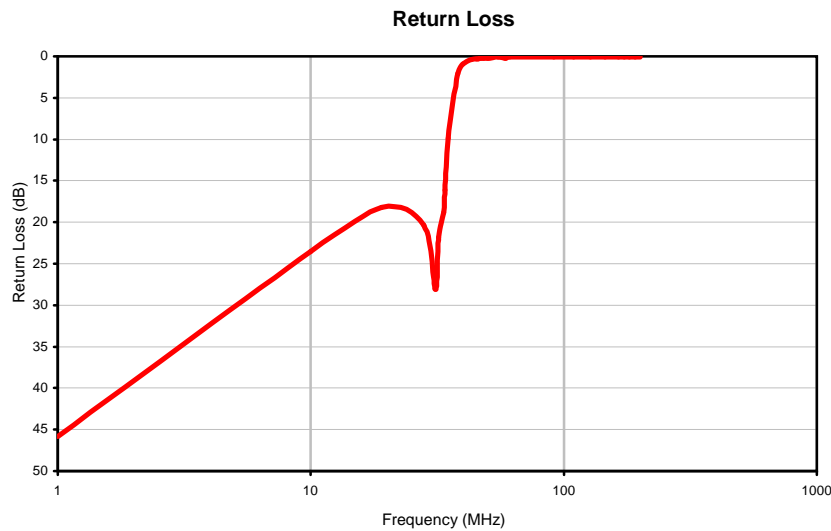

## Typical Performance Curves

IF/RF MICROWAVE COMPONENTS • ISO 9001 ISO 14001 AS 9100 CERTIFIED RoHS compliant  
P.O. Box 350166, Brooklyn, New York 11235-0003 (718) 934-4500 Fax (718) 332-4661

The Design Engineers Search Engine finds the model you need, Instantly • For detailed performance specs & shopping online see