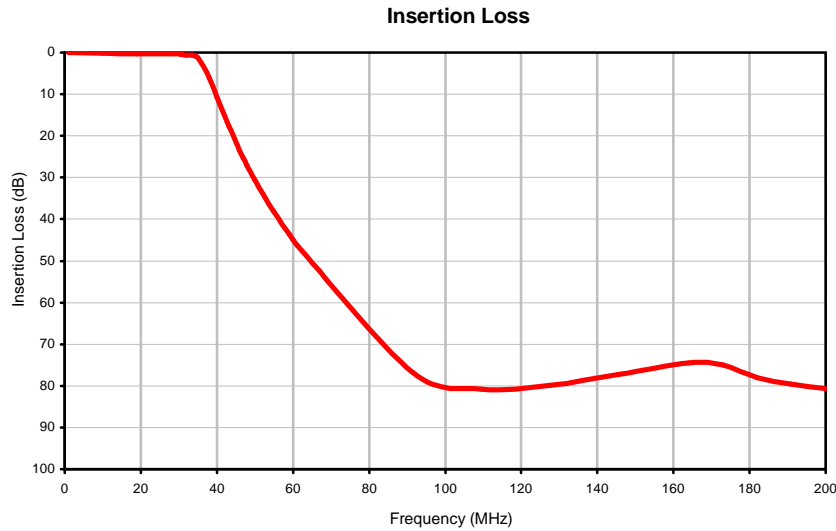

## Typical Performance Curves

IF/RF MICROWAVE COMPONENTS • ISO 9001 ISO 14001 AS 9100 CERTIFIED RoHS compliant  
P.O. Box 350166, Brooklyn, New York 11235-0003 (718) 934-4500 Fax (718) 332-4661

The Design Engineers Search Engine finds the model you need, Instantly • For detailed performance specs & shopping online see