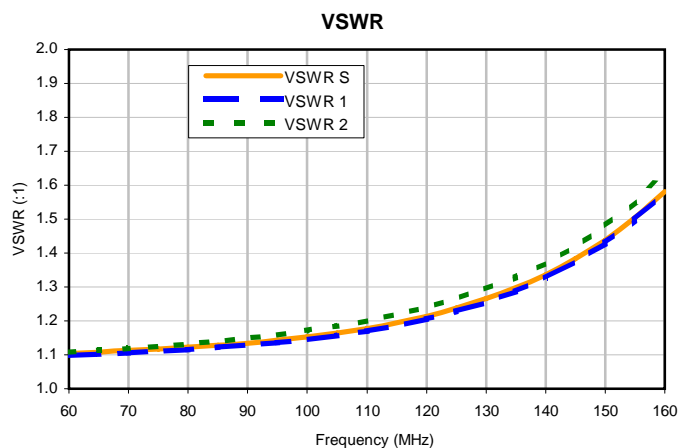

2 Way-90° Power Splitter/Combiner

QCV-151+

Typical Performance Curves

P.O. Box 350166, Brooklyn, New York 11235-0003 (718) 934-4500 • Fax (718) 332-4661 For detailed performance specs & shopping online see Mini-Circuits web site
The Design Engineers Search Engine Provides ACTUAL Data Instantly From MINI-CIRCUITS At: www.minicircuits.com

IF/RF MICROWAVE COMPONENTS

REV. X1
QCV-151+
5/5/2011
Page 1 of 1