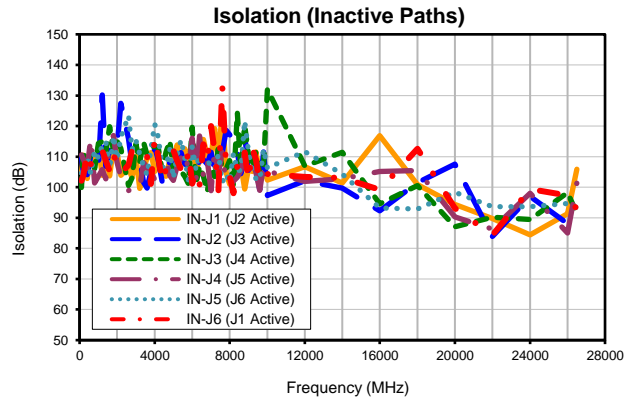

Xtra Long Life

USB/ETHERNET RF SP6T SWITCH MATRIX

RC-1SP6T-26

Typical Performance Data

P.O. Box 350166, Brooklyn, New York 11235-0003 (718) 934-4500 • Fax (718) 332-4661 For detailed performance specs & shopping online see Mini-Circuits web site
 The Design Engineers Search Engine Provides ACTUAL Data Instantly From MINI-CIRCUITS At: www.minicircuits.com