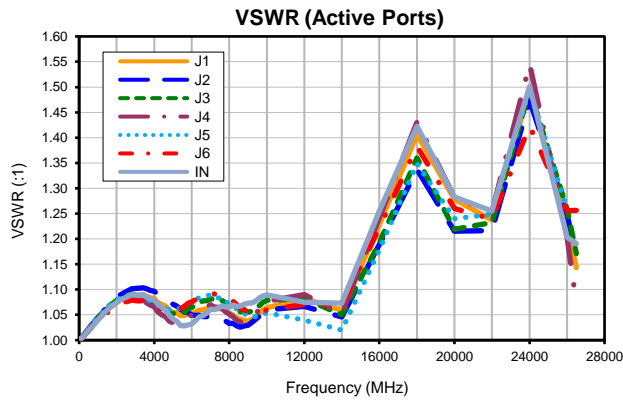

Xtra Long Life

USB/ETHERNET RF SP6T SWITCH MATRIX

RC-1SP6T-26

Typical Performance Data

P.O. Box 350166, Brooklyn, New York 11235-0003 (718) 934-4500 • Fax (718) 332-4661 For detailed performance specs & shopping online see Mini-Circuits web site
 The Design Engineers Search Engine Provides ACTUAL Data Instantly From MINI-CIRCUITS At: www.minicircuits.com