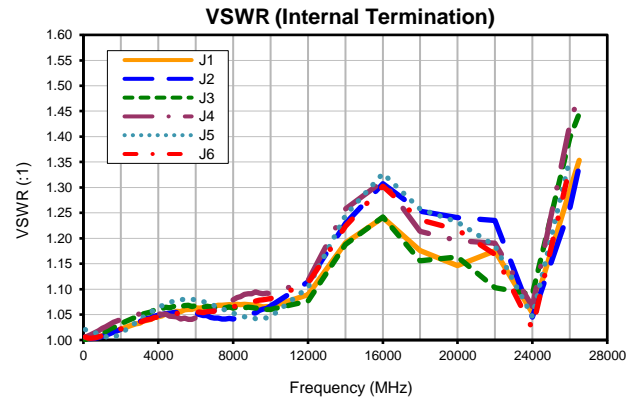

Xtra Long Life

USB/ETHERNET RF SP6T SWITCH MATRIX

RC-1SP6T-26

Typical Performance Data

P.O. Box 350166, Brooklyn, New York 11235-0003 (718) 934-4500 • Fax (718) 332-4661 For detailed performance specs & shopping online see Mini-Circuits web site
 The Design Engineers Search Engine Provides ACTUAL Data Instantly From MINI-CIRCUITS At: www.minicircuits.com