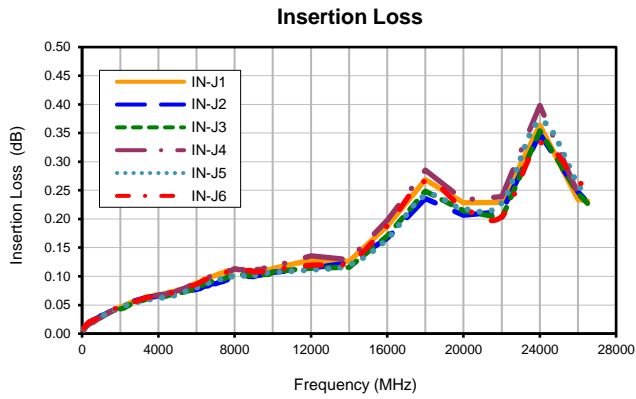

Xtra Long Life

USB/ETHERNET RF SP6T SWITCH MATRIX

RC-1SP6T-26

Typical Performance Data

P.O. Box 350166, Brooklyn, New York 11235-0003 (718) 934-4500 • Fax (718) 332-4661 For detailed performance specs & shopping online see Mini-Circuits web site
 The Design Engineers Search Engine Provides ACTUAL Data Instantly From MINI-CIRCUITS At: www.minicircuits.com