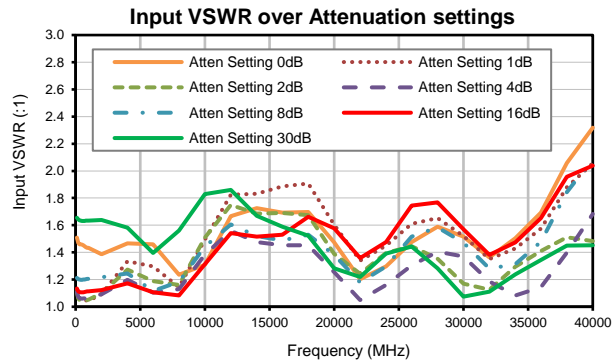

USB/Ethernet Programmable Attenuator RCDAT-40G-30

Typical Performance Curves (Mode 1)

USB/Ethernet Programmable Attenuator RCDAT-40G-30

Typical Performance Curves (Mode 2)