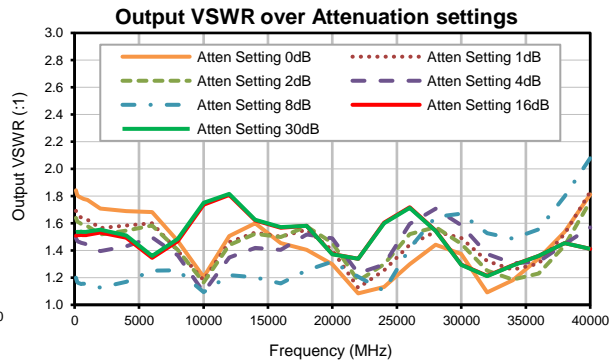

USB/Ethernet Programmable Attenuator RCDAT-40G-30

Typical Performance Curves (Mode 1)

USB/Ethernet Programmable Attenuator RCDAT-40G-30

Typical Performance Curves (Mode 2)