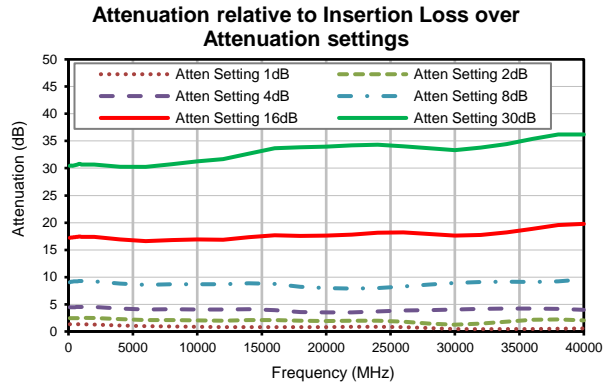

USB/Ethernet Programmable Attenuator RCDAT-40G-30

Typical Performance Curves (Mode 1)

USB/Ethernet Programmable Attenuator RCDAT-40G-30

Typical Performance Curves (Mode 2)