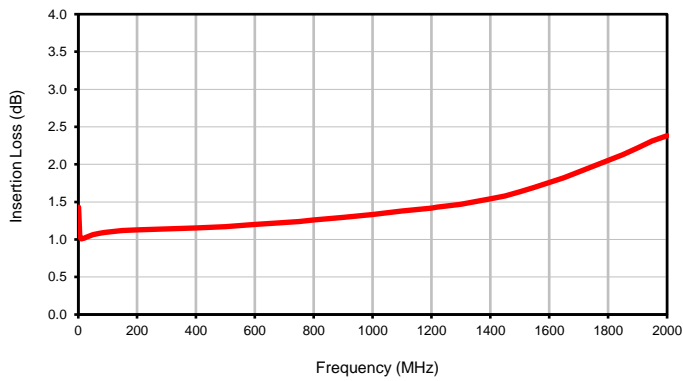

Directional Coupler

Typical Performance Curves

RDC-10-182-75X+

Insertion Loss

Coupling

Directivity

Return Loss