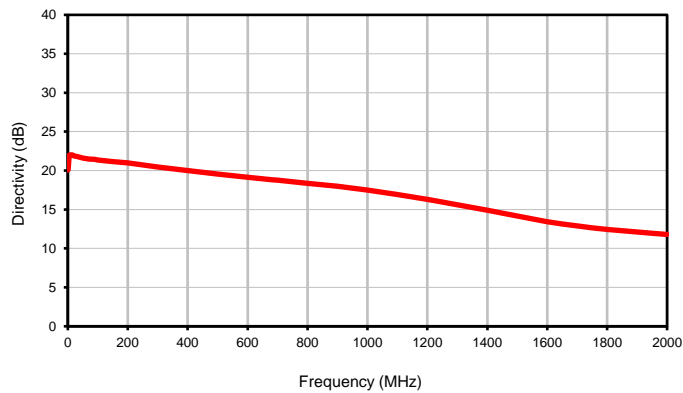

Directional Coupler

Typical Performance Curves

RDC-10-182-75X+

Insertion Loss

Coupling

Directivity

Return Loss