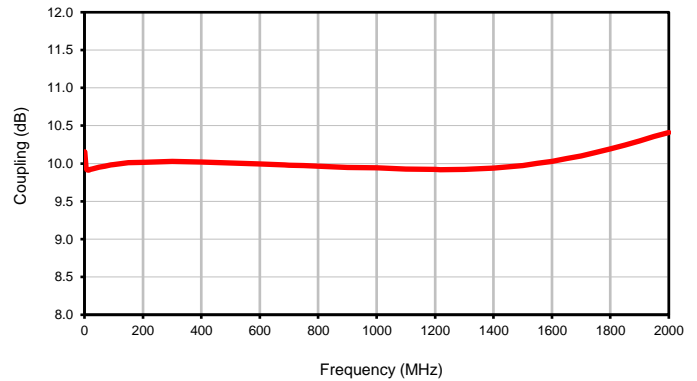

Directional Coupler

Typical Performance Curves

RDC-10-182-75X+

Insertion Loss

Coupling

Directivity

Return Loss