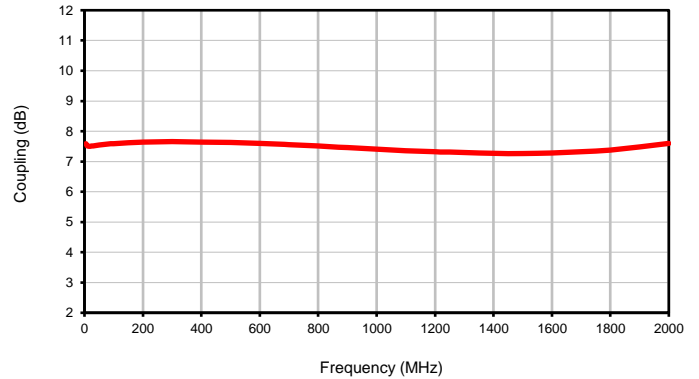

# Directional Coupler

## Typical Performance Curves

RDC-7-182-75X+

Insertion Loss

Coupling

Directivity

Return Loss