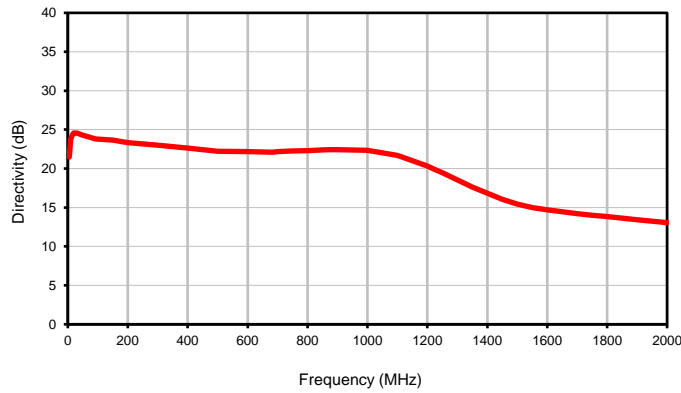

## Typical Performance Curves

RDC-7-182-75X+

Insertion Loss

Coupling

Directivity

Return Loss