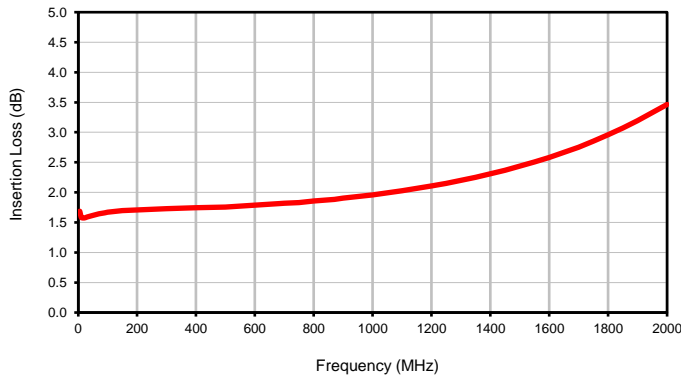

## Typical Performance Curves

RDC-7-182-75X+

Insertion Loss

Coupling

Directivity

Return Loss