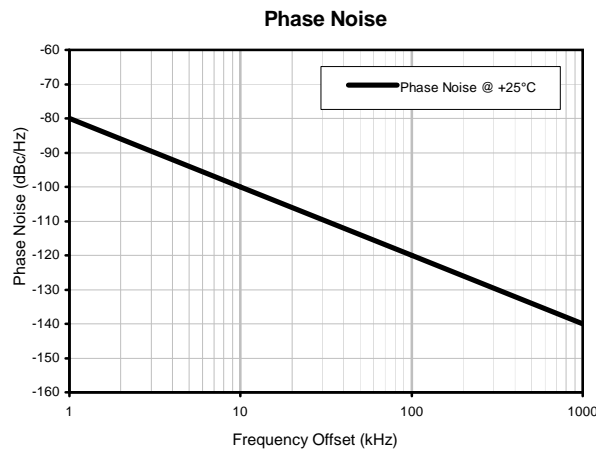

Voltage Controlled Oscillator

ROS-400+

Typical Performance Data

REV. X1
ROS-400+
080521
Page 1 of 1