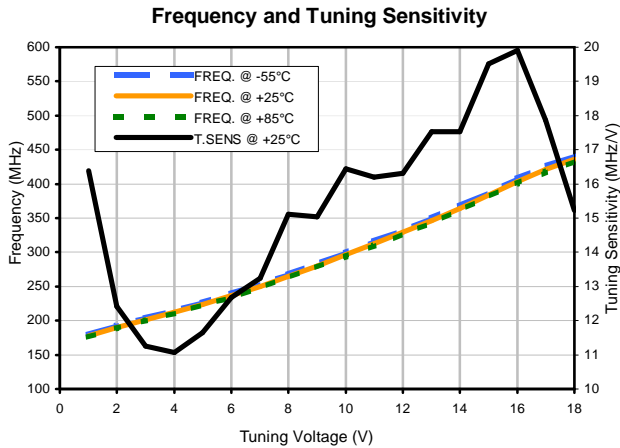

Voltage Controlled Oscillator

ROS-400+

Typical Performance Data

REV. X1
ROS-400+
080521
Page 1 of 1