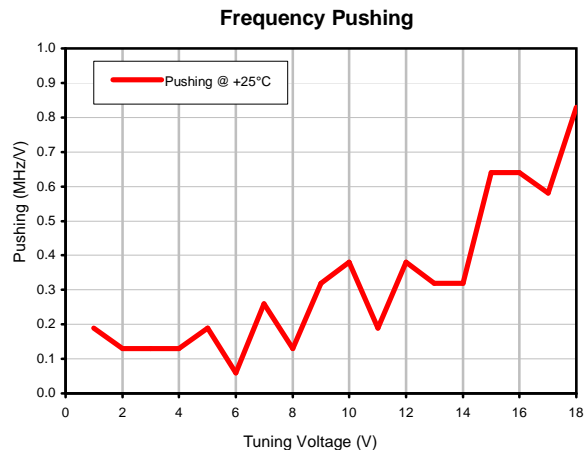

Voltage Controlled Oscillator

ROS-400+

Typical Performance Data

REV. X1
ROS-400+
080521
Page 1 of 1