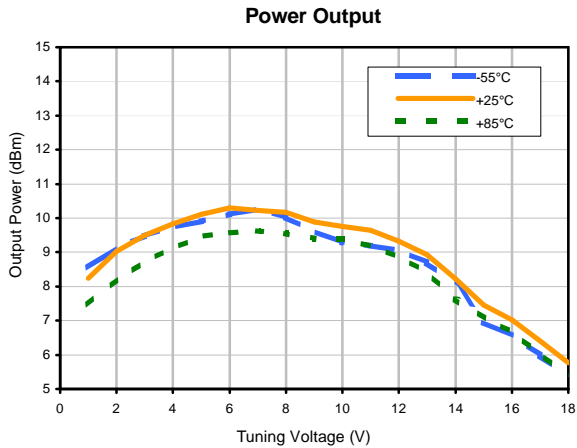

Voltage Controlled Oscillator

ROS-400+

Typical Performance Data

REV. X1
ROS-400+
080521
Page 1 of 1