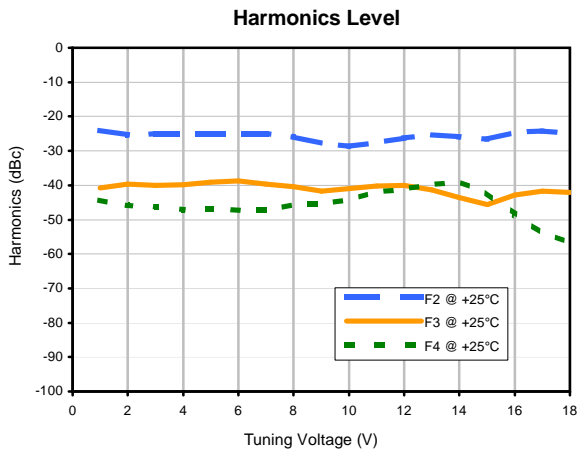

Voltage Controlled Oscillator

ROS-400+

Typical Performance Data

REV. X1
ROS-400+
080521
Page 1 of 1