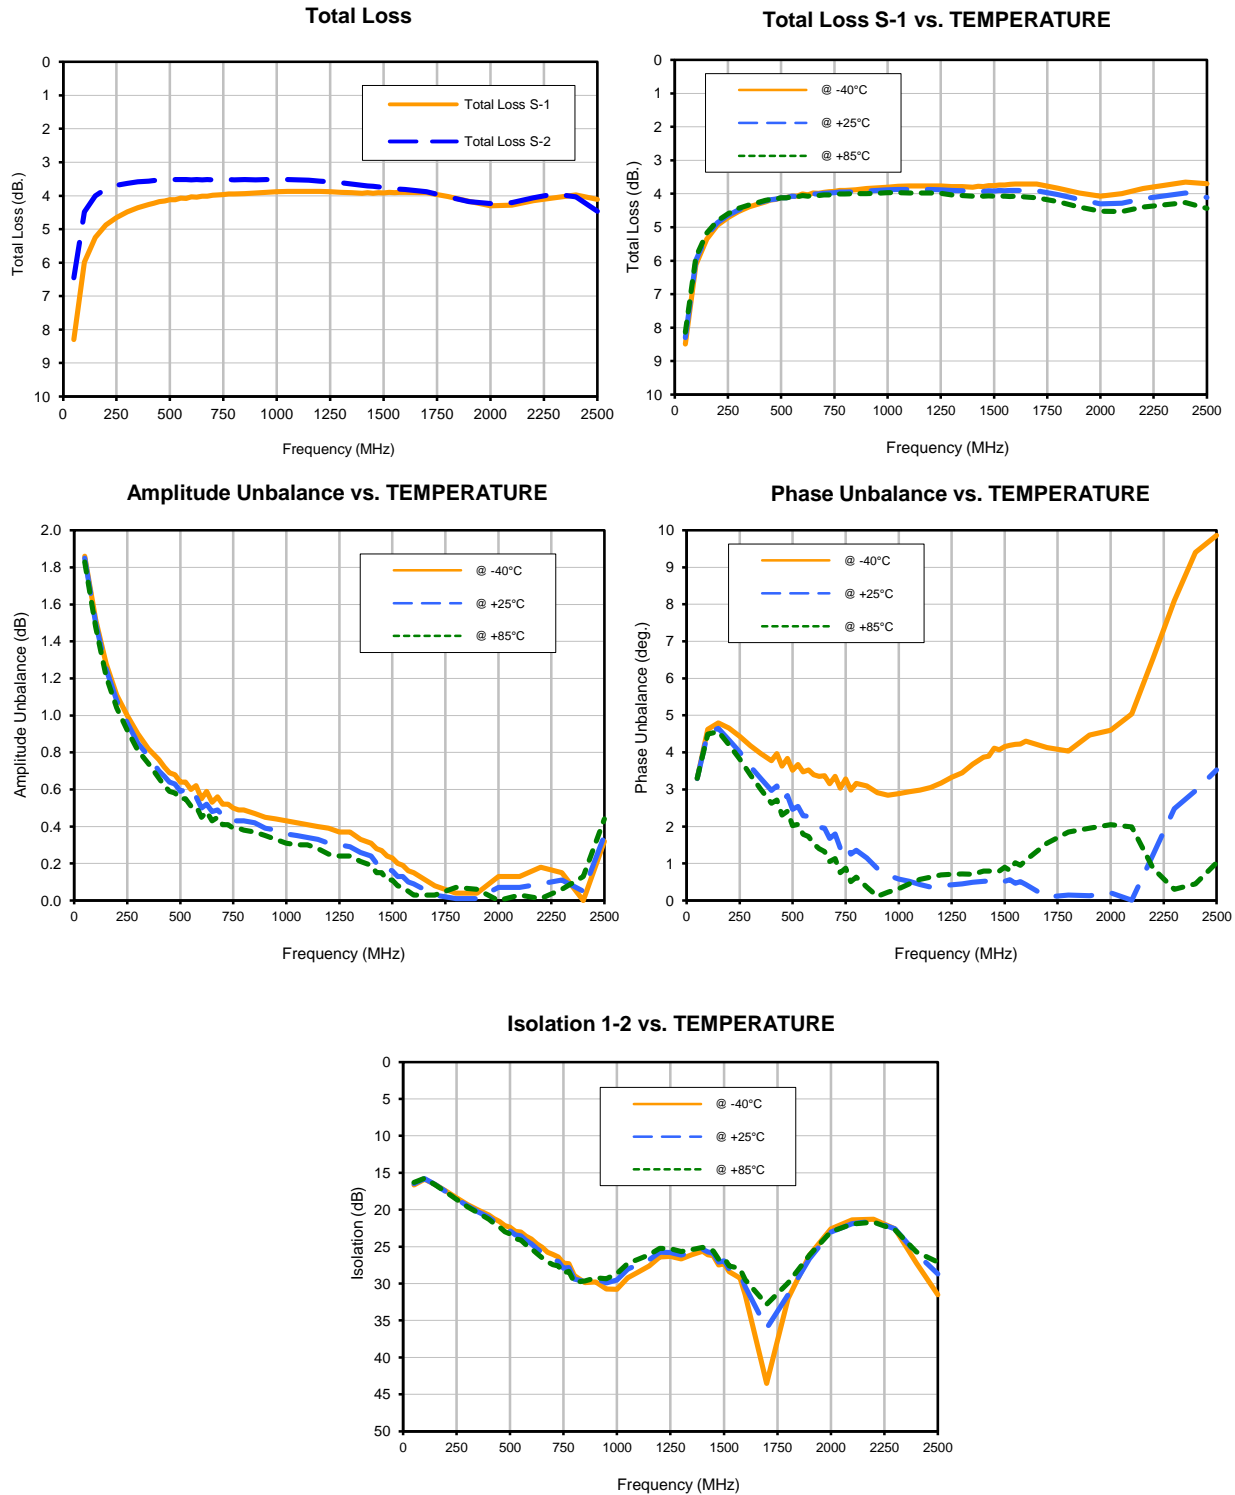

2 Way-0° Power Splitter/Combiner

SBTC-2-15-75+

Typical Performance Curves

P.O. Box 350166, Brooklyn, New York 11235-0003 (718) 934-4500 • Fax (718) 332-4661 For detailed performance specs & shopping online see Mini-Circuits web site

The Design Engineers Search Engine Provides ACTUAL Data Instantly From MINI-CIRCUITS At: www.minicircuits.com

IF/RF MICROWAVE COMPONENTS

REV. OR
SBTC-2-15-75+
7/19/2012
Page 1 of 2

2 Way-0° Power Splitter/Combiner

SBTC-2-15-75+

Typical Performance Curves