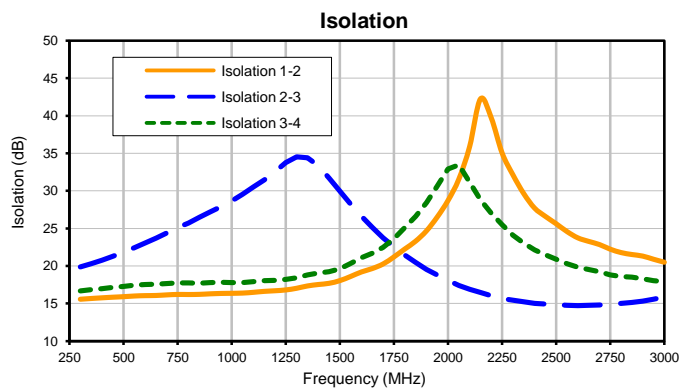

4 Way-0° Power Splitter/Combiner

SC4PS-33+

Typical Performance Curves

P.O. Box 350166, Brooklyn, New York 11235-0003 • (718) 934-4500 • Fax (718) 332-4661 For detailed performance specs & shopping online see Mini-Circuits web site
The Design Engineers Search Engine Provides ACTUAL Data Instantly From MINI-CIRCUITS At: www.minicircuits.com