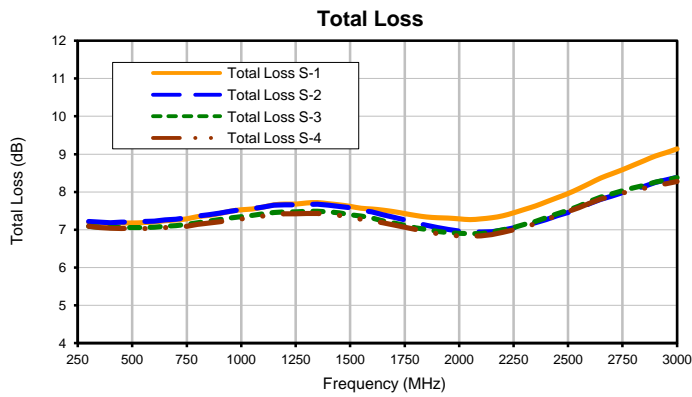

4 Way-0° Power Splitter/Combiner

SC4PS-33+

Typical Performance Curves

P.O. Box 350166, Brooklyn, New York 11235-0003 • (718) 934-4500 • Fax (718) 332-4661 For detailed performance specs & shopping online see Mini-Circuits web site
The Design Engineers Search Engine Provides ACTUAL Data Instantly From MINI-CIRCUITS At: www.minicircuits.com