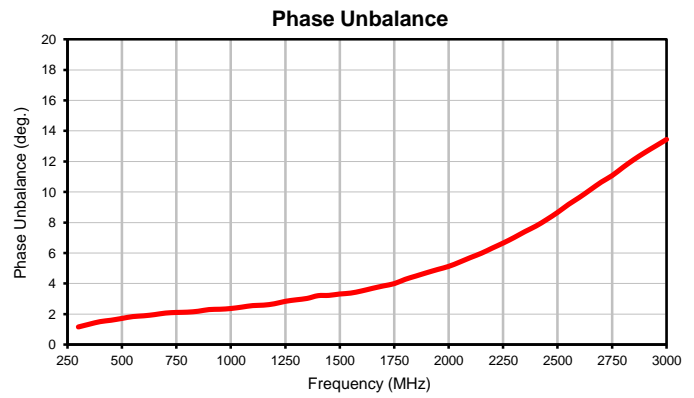

4 Way-0° Power Splitter/Combiner

SC4PS-33+

Typical Performance Curves

P.O. Box 350166, Brooklyn, New York 11235-0003 • (718) 934-4500 • Fax (718) 332-4661 For detailed performance specs & shopping online see Mini-Circuits web site
The Design Engineers Search Engine Provides ACTUAL Data Instantly From MINI-CIRCUITS At: www.minicircuits.com