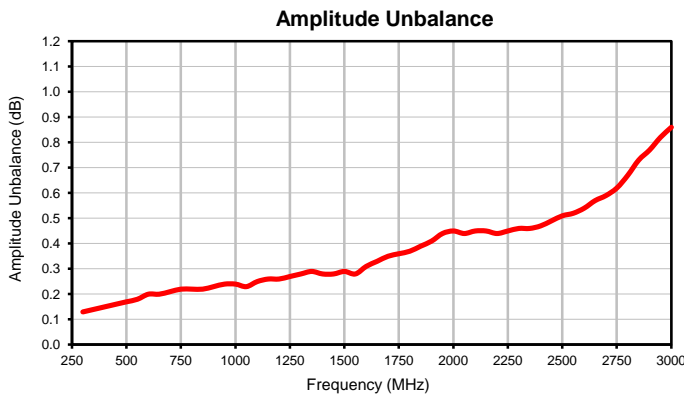

4 Way-0° Power Splitter/Combiner

SC4PS-33+

Typical Performance Curves

P.O. Box 350166, Brooklyn, New York 11235-0003 • (718) 934-4500 • Fax (718) 332-4661 For detailed performance specs & shopping online see Mini-Circuits web site
The Design Engineers Search Engine Provides ACTUAL Data Instantly From MINI-CIRCUITS At: www.minicircuits.com