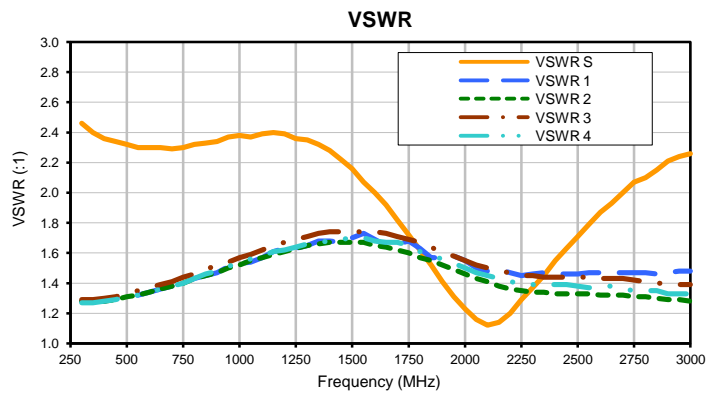

4 Way-0° Power Splitter/Combiner

SC4PS-33+

Typical Performance Curves

P.O. Box 350166, Brooklyn, New York 11235-0003 • (718) 934-4500 • Fax (718) 332-4661 For detailed performance specs & shopping online see Mini-Circuits web site
The Design Engineers Search Engine Provides ACTUAL Data Instantly From MINI-CIRCUITS At: www.minicircuits.com