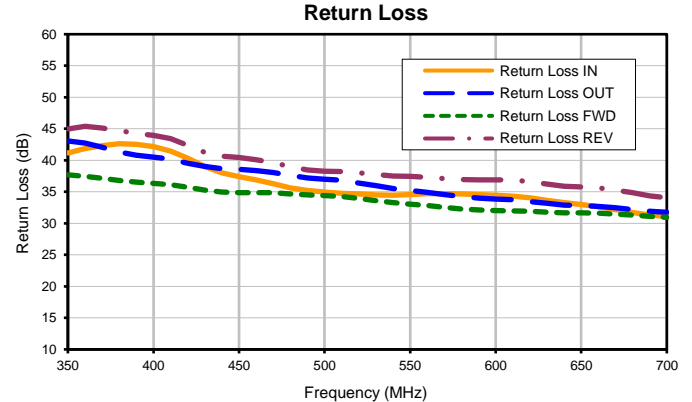

DC PASS Bi-Directional Coupler

SCBD-30-62HP+

Typical Performance Curves

P.O. Box 350166, Brooklyn, New York 11235-0003 (718) 934-4500 • Fax (718) 332-4661 For detailed performance specs & shopping online see Mini-Circuits web site
 The Design Engineers Search Engine Provides ACTUAL Data Instantly From MINI-CIRCUITS At: www.minicircuits.com