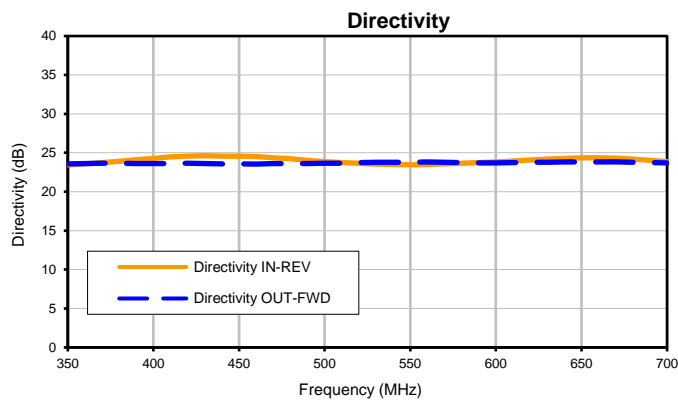

DC PASS Bi-Directional Coupler

SCBD-30-62HP+

Typical Performance Curves

P.O. Box 350166, Brooklyn, New York 11235-0003 (718) 934-4500 • Fax (718) 332-4661 For detailed performance specs & shopping online see Mini-Circuits web site
 The Design Engineers Search Engine Provides ACTUAL Data Instantly From MINI-CIRCUITS At: www.minicircuits.com

IF/RF MICROWAVE COMPONENTS

REV. OR
 SCBD-30-62HP+
 11/11/2015
 Page 1 of 1