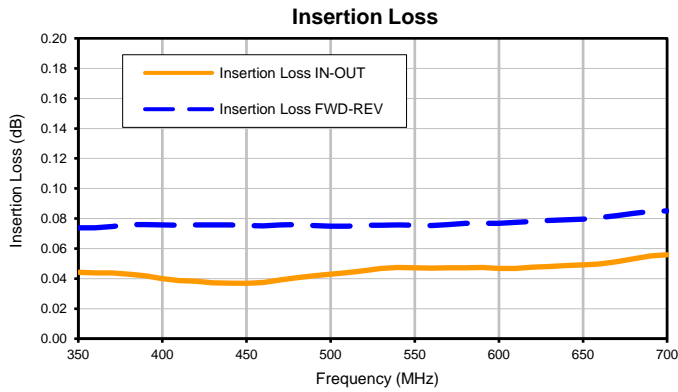

DC PASS Bi-Directional Coupler

SCBD-30-62HP+

Typical Performance Curves

P.O. Box 350166, Brooklyn, New York 11235-0003 (718) 934-4500 • Fax (718) 332-4661 For detailed performance specs & shopping online see Mini-Circuits web site
 The Design Engineers Search Engine Provides ACTUAL Data Instantly From MINI-CIRCUITS At: www.minicircuits.com

IF/RF MICROWAVE COMPONENTS

REV. OR
 SCBD-30-62HP+
 11/11/2015
 Page 1 of 1