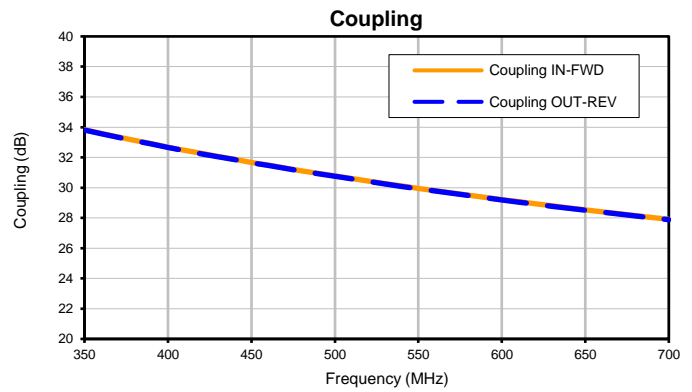

DC PASS Bi-Directional Coupler

SCBD-30-62HP+

Typical Performance Curves

P.O. Box 350166, Brooklyn, New York 11235-0003 (718) 934-4500 • Fax (718) 332-4661 For detailed performance specs & shopping online see Mini-Circuits web site
 The Design Engineers Search Engine Provides ACTUAL Data Instantly From MINI-CIRCUITS At: www.minicircuits.com