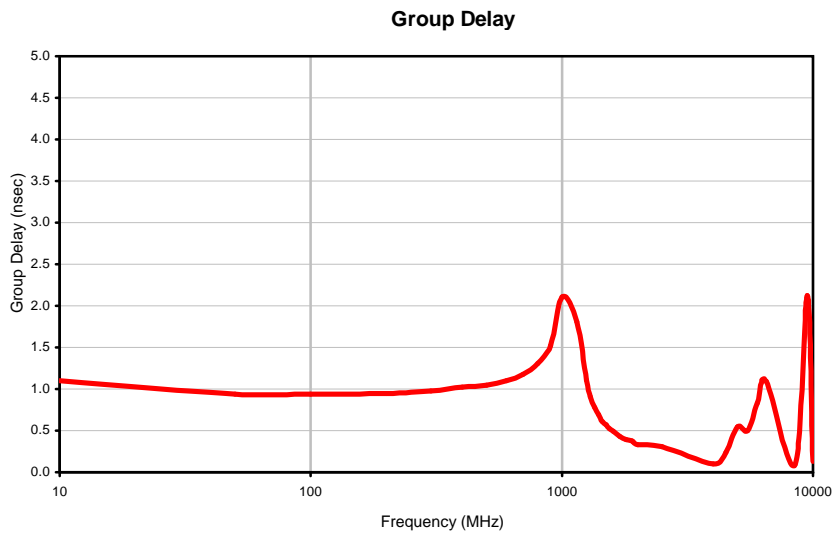

Typical Performance Curves

REV. X1
SLP-1200+
060921
Page 1 of 1

IF/RF MICROWAVE COMPONENTS • ISO 9001 ISO 14001 AS 9100 CERTIFIED RoHS compliant
P.O. Box 350166, Brooklyn, New York 11235-0003 (718) 934-4500 Fax (718) 332-4661