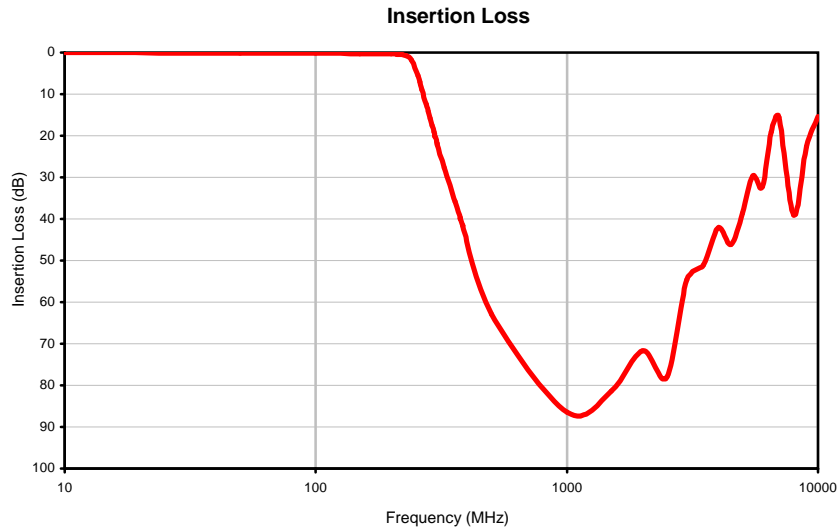

Typical Performance Curves

IF/RF MICROWAVE COMPONENTS • ISO 9001 ISO 14001 AS 9100 CERTIFIED RoHS compliant
P.O. Box 350166, Brooklyn, New York 11235-0003 (718) 934-4500 Fax (718) 332-4661

The Design Engineers Search Engine finds the model you need, Instantly • For detailed performance specs & shopping online see