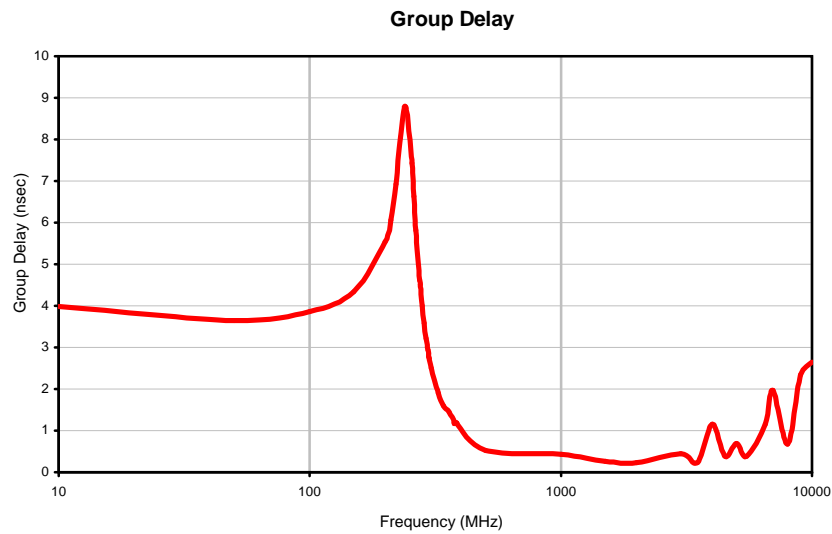

Typical Performance Curves

IF/RF MICROWAVE COMPONENTS • ISO 9001 ISO 14001 AS 9100 CERTIFIED RoHS compliant
P.O. Box 350166, Brooklyn, New York 11235-0003 (718) 934-4500 Fax (718) 332-4661

The Design Engineers Search Engine finds the model you need, Instantly • For detailed performance specs & shopping online see