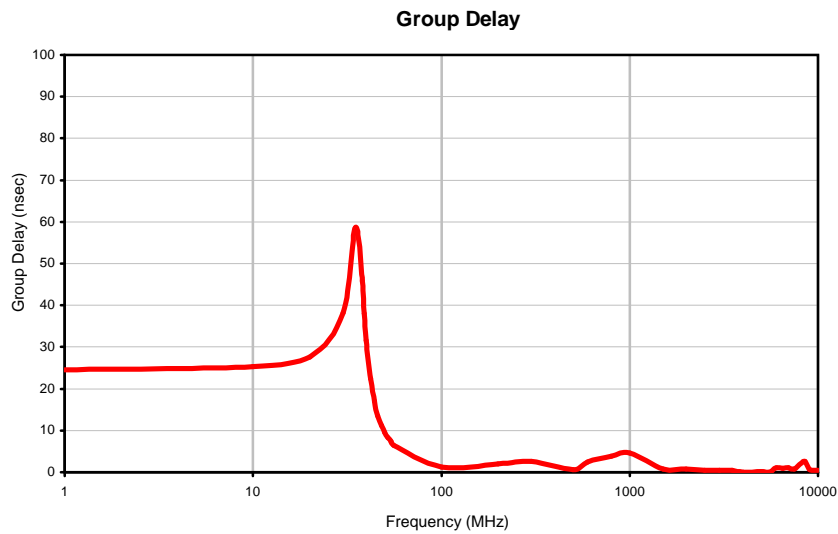

Typical Performance Curves

REV. X1
SLP-30+
060921
Page 1 of 1

IF/RF MICROWAVE COMPONENTS • ISO 9001 ISO 14001 AS 9100 CERTIFIED RoHS compliant
P.O. Box 350166, Brooklyn, New York 11235-0003 (718) 934-4500 Fax (718) 332-4661