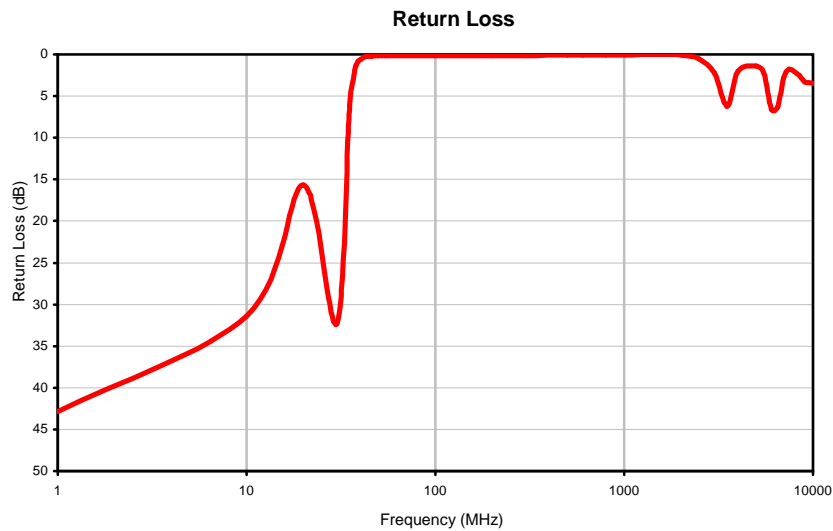

Typical Performance Curves

REV. X1
SLP-30+
060921
Page 1 of 1

IF/RF MICROWAVE COMPONENTS • ISO 9001 ISO 14001 AS 9100 CERTIFIED RoHS compliant
P.O. Box 350166, Brooklyn, New York 11235-0003 (718) 934-4500 Fax (718) 332-4661