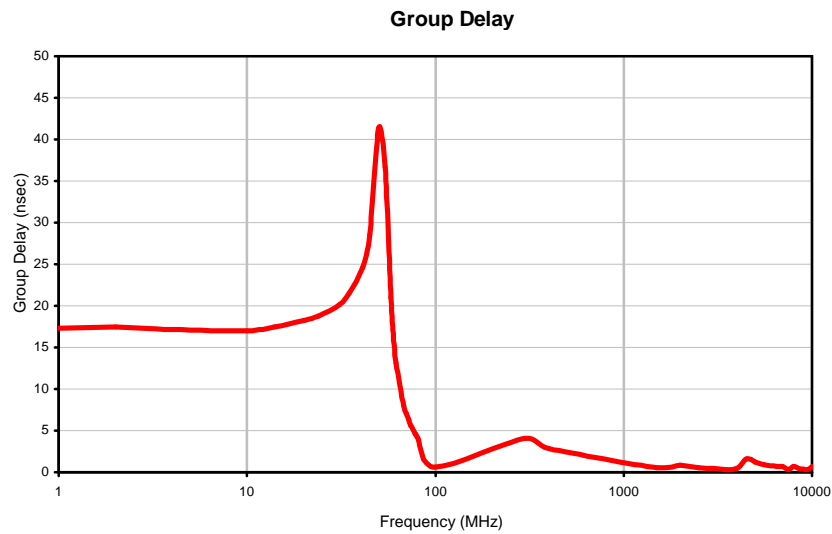

## Typical Performance Curves

IF/RF MICROWAVE COMPONENTS • ISO 9001 ISO 14001 AS 9100 CERTIFIED RoHS compliant  
P.O. Box 350166, Brooklyn, New York 11235-0003 (718) 934-4500 Fax (718) 332-4661

The Design Engineers Search Engine finds the model you need, Instantly • For detailed performance specs & shopping online see