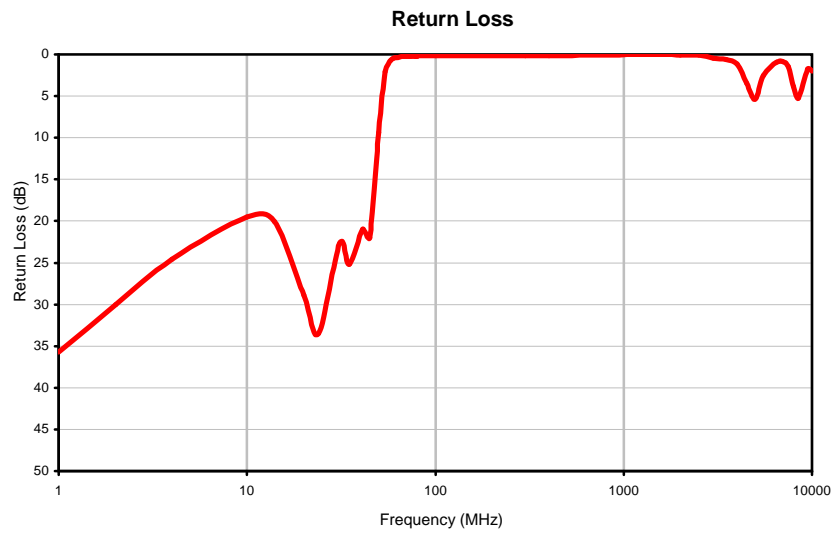

## Typical Performance Curves

IF/RF MICROWAVE COMPONENTS • ISO 9001 ISO 14001 AS 9100 CERTIFIED RoHS compliant  
P.O. Box 350166, Brooklyn, New York 11235-0003 (718) 934-4500 Fax (718) 332-4661

The Design Engineers Search Engine finds the model you need, Instantly • For detailed performance specs & shopping online see