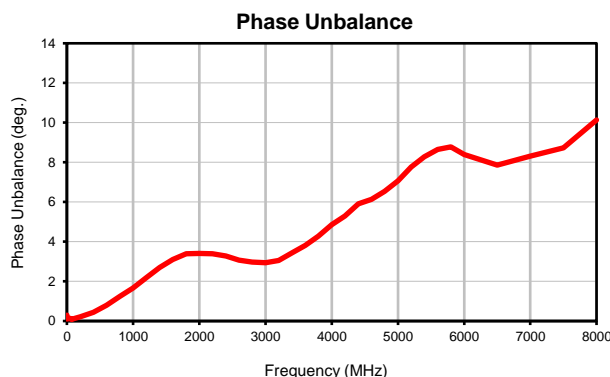

4 Way-0° Power Splitter/Combiner

SRSC-4-63+

Typical Performance Curves

P.O. Box 350166, Brooklyn, New York 11235-0003 (718) 934-4500 • Fax (718) 332-4661 For detailed performance specs & shopping online see Mini-Circuits web site