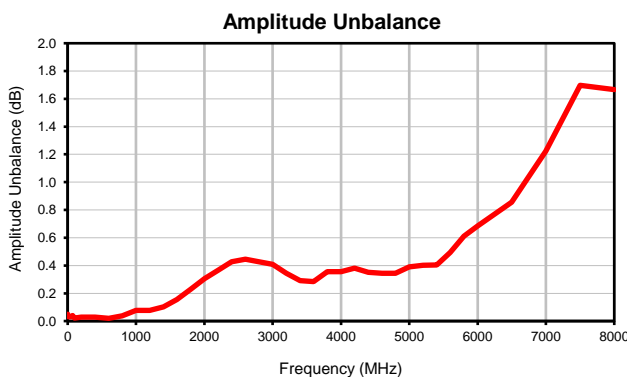

4 Way-0° Power Splitter/Combiner

SRSC-4-63+

Typical Performance Curves

P.O. Box 350166, Brooklyn, New York 11235-0003 (718) 934-4500 • Fax (718) 332-4661 For detailed performance specs & shopping online see Mini-Circuits web site