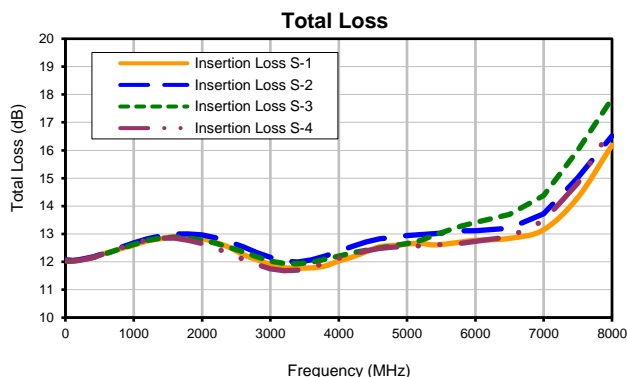

4 Way-0° Power Splitter/Combiner

SRSC-4-63+

Typical Performance Curves

P.O. Box 350166, Brooklyn, New York 11235-0003 (718) 934-4500 • Fax (718) 332-4661 For detailed performance specs & shopping online see Mini-Circuits web site