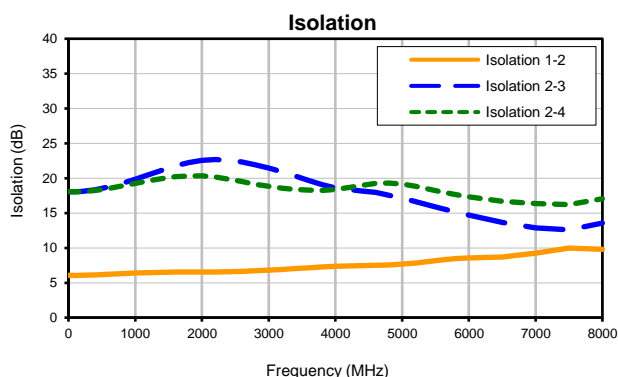

4 Way-0° Power Splitter/Combiner

SRSC-4-63+

Typical Performance Curves

P.O. Box 350166, Brooklyn, New York 11235-0003 (718) 934-4500 • Fax (718) 332-4661 For detailed performance specs & shopping online see Mini-Circuits web site