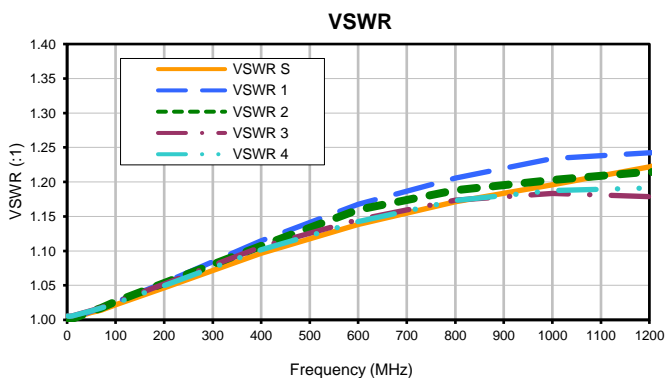

4 Way-0° Power Splitter/Combiner

SRSC-4-63+

Typical Performance Curves

P.O. Box 350166, Brooklyn, New York 11235-0003 (718) 934-4500 • Fax (718) 332-4661 For detailed performance specs & shopping online see Mini-Circuits web site