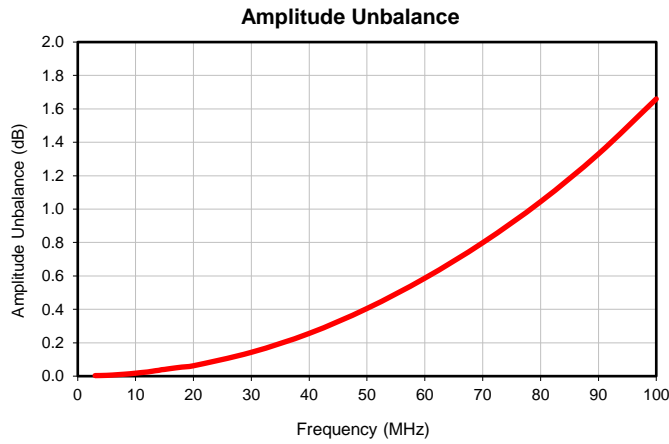

RF Transformer

SYTX2-61HP+

Typical Performance Data

P.O. Box 350166, Brooklyn, New York 11235-0003 (718) 934-4500 • Fax (718) 332-4661 For detailed performance specs & shopping online see Mini-Circuits web site