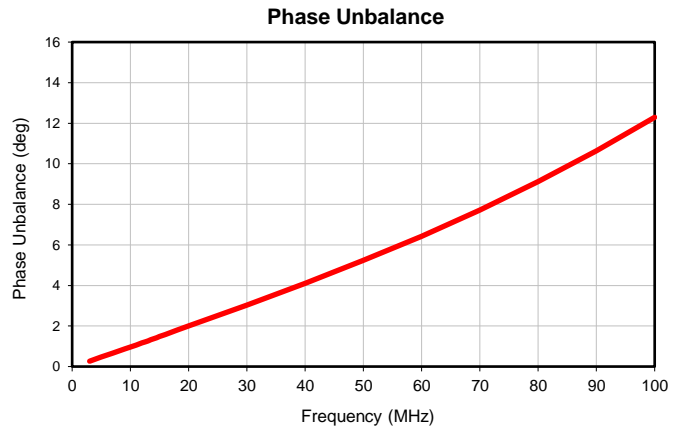

RF Transformer

SYTX2-61HP+

Typical Performance Data

P.O. Box 350166, Brooklyn, New York 11235-0003 (718) 934-4500 • Fax (718) 332-4661 For detailed performance specs & shopping online see Mini-Circuits web site