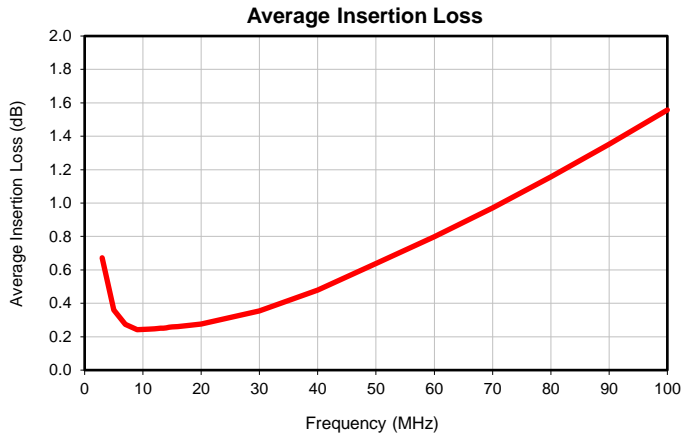

RF Transformer

SYTX2-61HP+

Typical Performance Data

P.O. Box 350166, Brooklyn, New York 11235-0003 (718) 934-4500 • Fax (718) 332-4661 For detailed performance specs & shopping online see Mini-Circuits web site