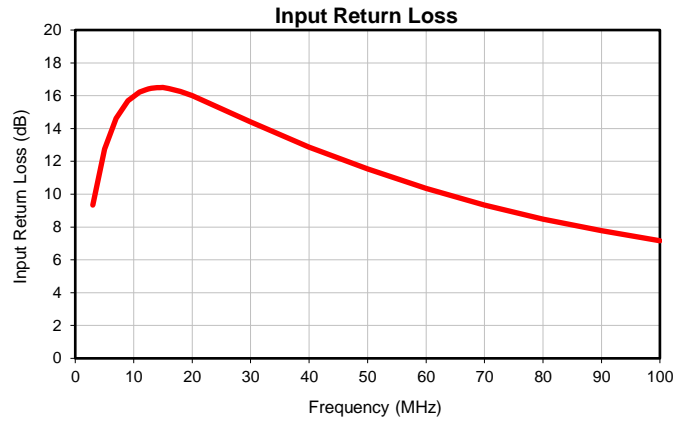

RF Transformer

SYTX2-61HP+

Typical Performance Data

P.O. Box 350166, Brooklyn, New York 11235-0003 (718) 934-4500 • Fax (718) 332-4661 For detailed performance specs & shopping online see Mini-Circuits web site