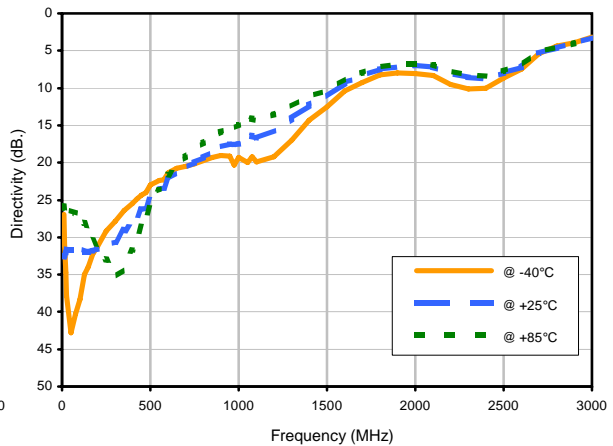

Directional Coupler

TCD-18-4-75X+

Typical Performance Curves

Insertion Loss

Insertion Loss vs. TEMPERATURE

Coupling Loss vs. TEMPERATURE

Directivity vs. TEMPERATURE

Directional Coupler

TCD-18-4-75X+

Typical Performance Curves