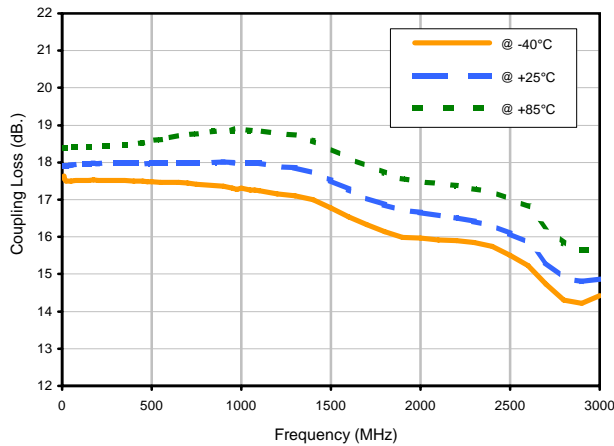

Directional Coupler

TCD-18-4-75X+

Typical Performance Curves

Insertion Loss

Insertion Loss vs. TEMPERATURE

Coupling Loss vs. TEMPERATURE

Directivity vs. TEMPERATURE

Directional Coupler

TCD-18-4-75X+

Typical Performance Curves