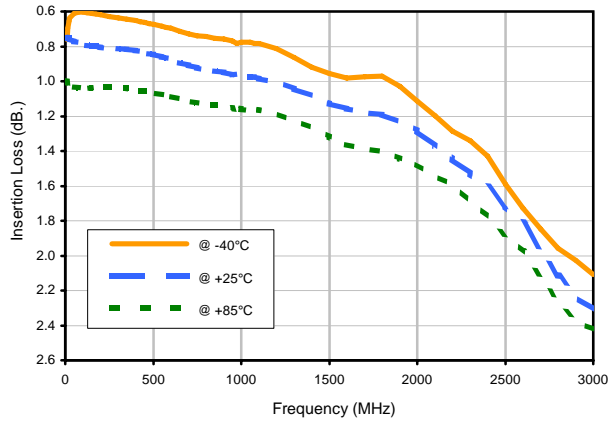

Directional Coupler

TCD-18-4-75X+

Typical Performance Curves

Insertion Loss

Insertion Loss vs. TEMPERATURE

Coupling Loss vs. TEMPERATURE

Directivity vs. TEMPERATURE

Directional Coupler

TCD-18-4-75X+

Typical Performance Curves