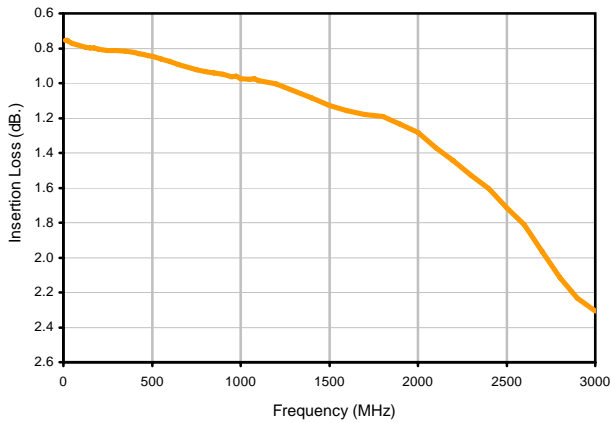

Directional Coupler

TCD-18-4-75X+

Typical Performance Curves

Insertion Loss

Insertion Loss vs. TEMPERATURE

Coupling Loss vs. TEMPERATURE

Directivity vs. TEMPERATURE

Directional Coupler

TCD-18-4-75X+

Typical Performance Curves