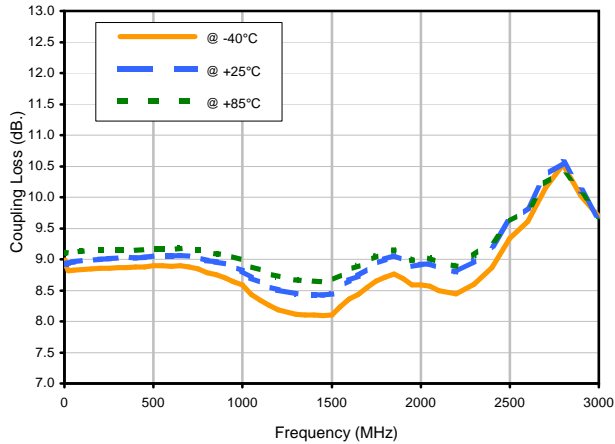

Directional Coupler

TCD-9-1W-75+

Typical Performance Curves

Insertion Loss

Insertion Loss vs. TEMPERATURE

Coupling Loss vs. TEMPERATURE

Directivity vs. TEMPERATURE

Directional Coupler

TCD-9-1W-75+

Typical Performance Curves

Return Loss

Return Loss In vs. TEMPERATURE

Return Loss Out vs. TEMPERATURE

Return Loss Cpl vs. TEMPERATURE