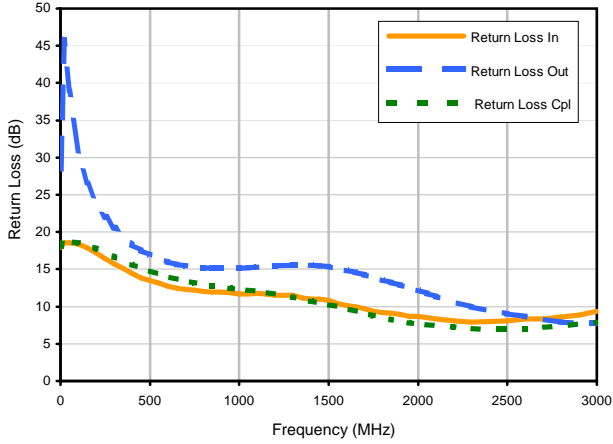

Directional Coupler

TCD-9-1W-75+

Typical Performance Curves

Insertion Loss

Insertion Loss vs. TEMPERATURE

Coupling Loss vs. TEMPERATURE

Directivity vs. TEMPERATURE

Directional Coupler

TCD-9-1W-75+

Typical Performance Curves

Return Loss

Return Loss In vs. TEMPERATURE

Return Loss Out vs. TEMPERATURE

Return Loss Cpl vs. TEMPERATURE