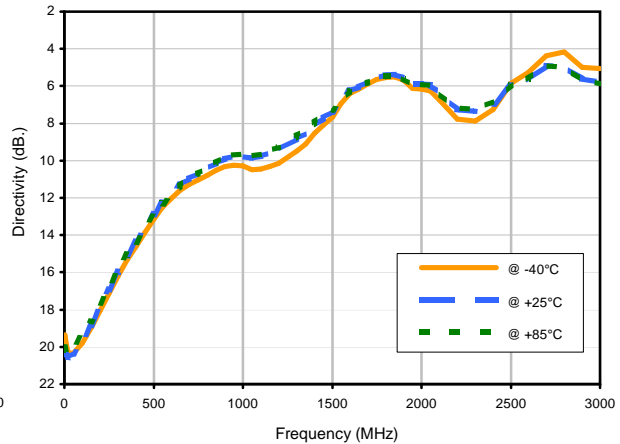

Directional Coupler

TCD-9-1W-75+

Typical Performance Curves

Insertion Loss

Insertion Loss vs. TEMPERATURE

Coupling Loss vs. TEMPERATURE

Directivity vs. TEMPERATURE

Directional Coupler

TCD-9-1W-75+

Typical Performance Curves

Return Loss

Return Loss In vs. TEMPERATURE

Return Loss Out vs. TEMPERATURE

Return Loss Cpl vs. TEMPERATURE