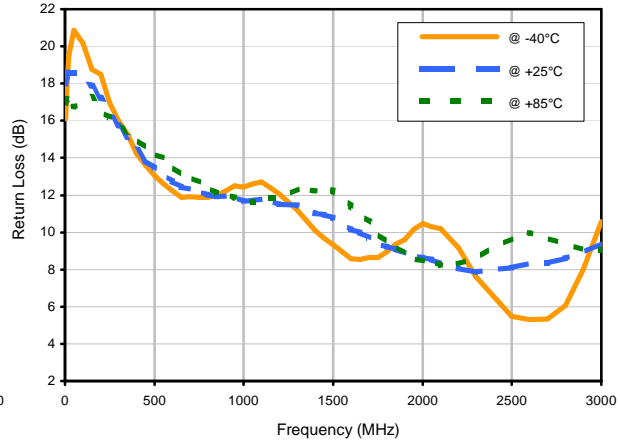

Directional Coupler

TCD-9-1W-75+

Typical Performance Curves

Insertion Loss

Insertion Loss vs. TEMPERATURE

Coupling Loss vs. TEMPERATURE

Directivity vs. TEMPERATURE

Directional Coupler

TCD-9-1W-75+

Typical Performance Curves

Return Loss

Return Loss In vs. TEMPERATURE

Return Loss Out vs. TEMPERATURE

Return Loss Cpl vs. TEMPERATURE