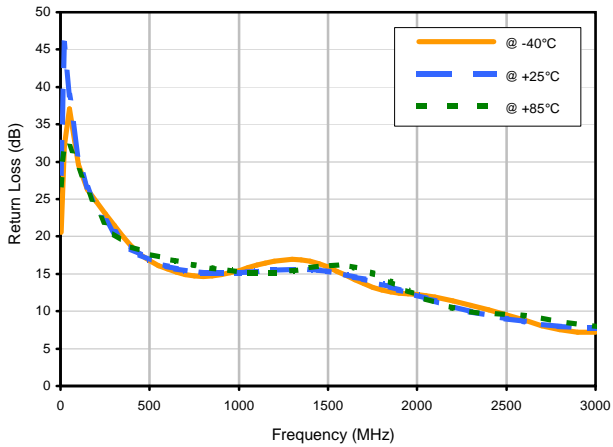

Directional Coupler

TCD-9-1W-75+

Typical Performance Curves

Insertion Loss

Insertion Loss vs. TEMPERATURE

Coupling Loss vs. TEMPERATURE

Directivity vs. TEMPERATURE

Directional Coupler

TCD-9-1W-75+

Typical Performance Curves

Return Loss

Return Loss In vs. TEMPERATURE

Return Loss Out vs. TEMPERATURE

Return Loss Cpl vs. TEMPERATURE