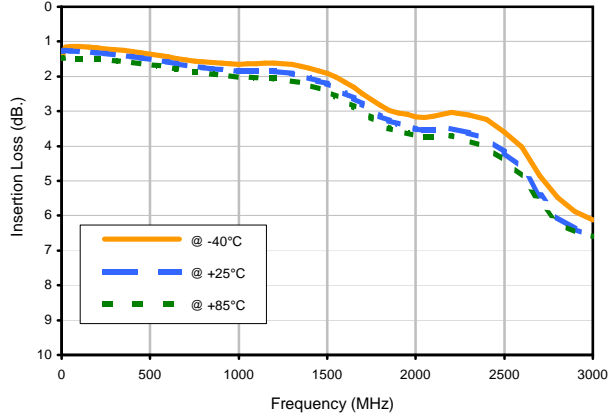

Directional Coupler

TCD-9-1W-75+

Typical Performance Curves

Insertion Loss

Insertion Loss vs. TEMPERATURE

Coupling Loss vs. TEMPERATURE

Directivity vs. TEMPERATURE

Directional Coupler

TCD-9-1W-75+

Typical Performance Curves

Return Loss

Return Loss In vs. TEMPERATURE

Return Loss Out vs. TEMPERATURE

Return Loss Cpl vs. TEMPERATURE