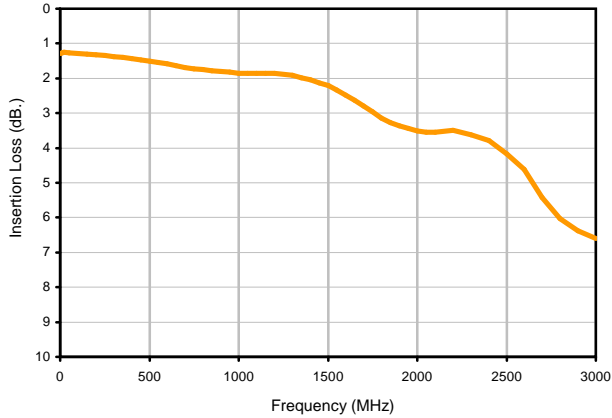

Directional Coupler

TCD-9-1W-75+

Typical Performance Curves

Insertion Loss

Insertion Loss vs. TEMPERATURE

Coupling Loss vs. TEMPERATURE

Directivity vs. TEMPERATURE

Directional Coupler

TCD-9-1W-75+

Typical Performance Curves

Return Loss

Return Loss In vs. TEMPERATURE

Return Loss Out vs. TEMPERATURE

Return Loss Cpl vs. TEMPERATURE