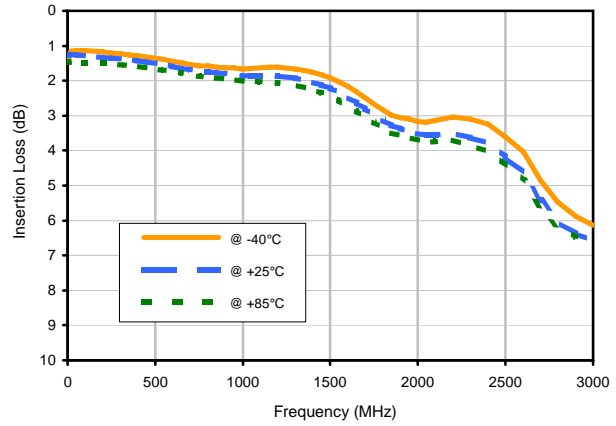

Directional Coupler

Typical Performance Curves

TCD-9-1W-75X+

Insertion Loss

Insertion Loss vs. TEMPERATURE

Coupling Loss vs. TEMPERATURE

Directivity vs. TEMPERATURE

Directional Coupler

TCD-9-1W-75X+

Typical Performance Curves