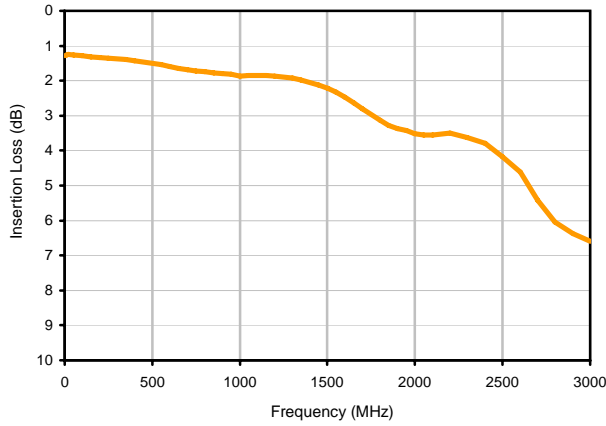

Directional Coupler

Typical Performance Curves

TCD-9-1W-75X+

Insertion Loss

Insertion Loss vs. TEMPERATURE

Coupling Loss vs. TEMPERATURE

Directivity vs. TEMPERATURE

Directional Coupler

TCD-9-1W-75X+

Typical Performance Curves