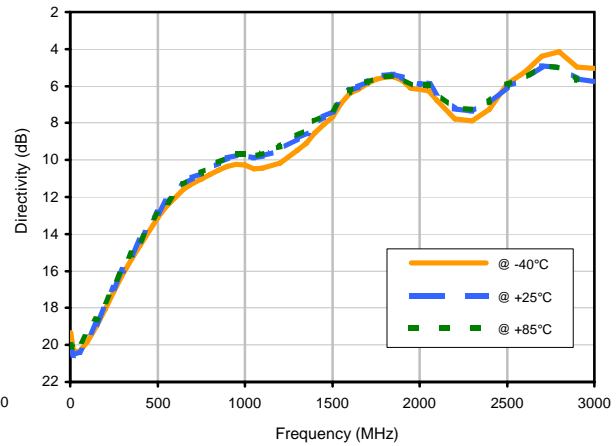

Directional Coupler

Typical Performance Curves

TCD-9-1W-75X+

Insertion Loss

Insertion Loss vs. TEMPERATURE

Coupling Loss vs. TEMPERATURE

Directivity vs. TEMPERATURE

Directional Coupler

TCD-9-1W-75X+

Typical Performance Curves