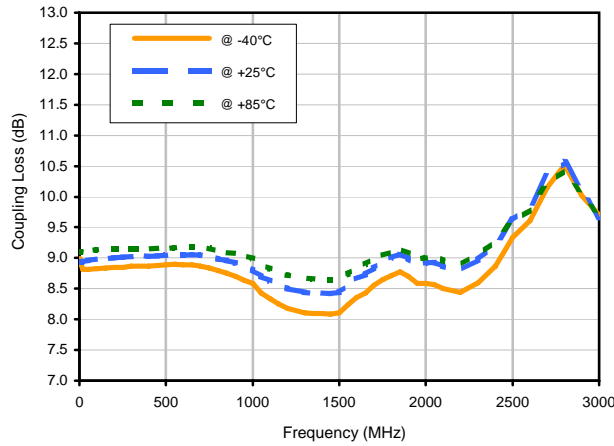

Directional Coupler

Typical Performance Curves

TCD-9-1W-75X+

Insertion Loss

Insertion Loss vs. TEMPERATURE

Coupling Loss vs. TEMPERATURE

Directivity vs. TEMPERATURE

Directional Coupler

TCD-9-1W-75X+

Typical Performance Curves