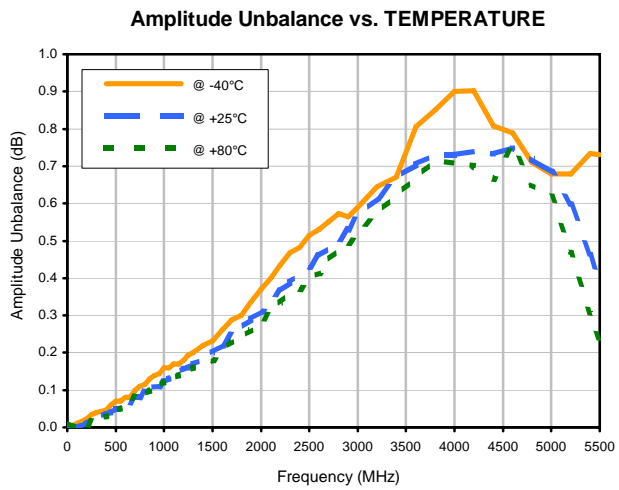

2 Way-0° Power Splitter/Combiner

TCP-2-25X+

Typical Performance Curves

REV. X1
TCP-2-25X+
12/12/2011
Page 1 of 2

2 Way-0° Power Splitter/Combiner

TCP-2-25X+

Typical Performance Curves