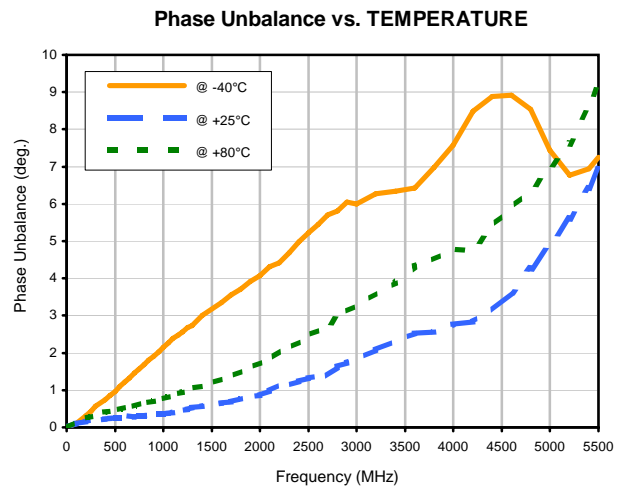

2 Way-0° Power Splitter/Combiner

TCP-2-25X+

Typical Performance Curves

REV. X1
TCP-2-25X+
12/12/2011
Page 1 of 2

2 Way-0° Power Splitter/Combiner

TCP-2-25X+

Typical Performance Curves