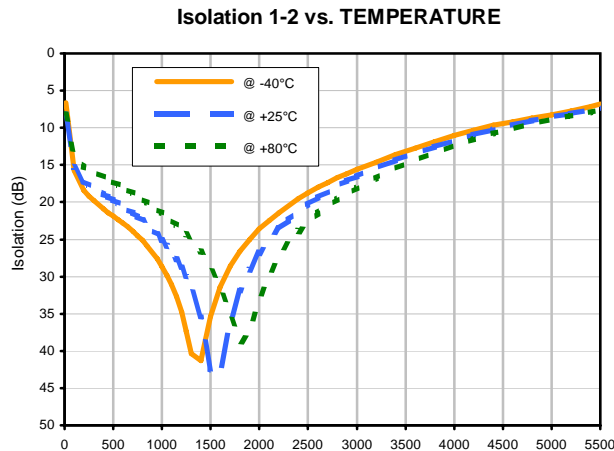

2 Way-0° Power Splitter/Combiner

TCP-2-25X+

Typical Performance Curves

REV. X1
TCP-2-25X+
12/12/2011
Page 1 of 2

2 Way-0° Power Splitter/Combiner

TCP-2-25X+

Typical Performance Curves