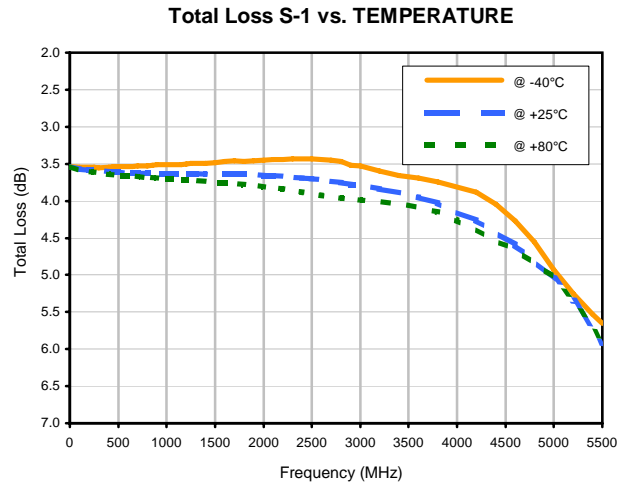

2 Way-0° Power Splitter/Combiner

TCP-2-25X+

Typical Performance Curves

REV. X1
TCP-2-25X+
12/12/2011
Page 1 of 2

2 Way-0° Power Splitter/Combiner

TCP-2-25X+

Typical Performance Curves