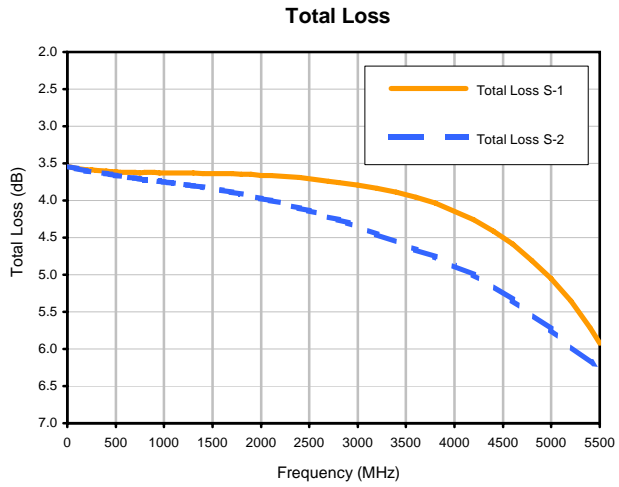

2 Way-0° Power Splitter/Combiner

TCP-2-25X+

Typical Performance Curves

REV. X1
TCP-2-25X+
12/12/2011
Page 1 of 2

2 Way-0° Power Splitter/Combiner

TCP-2-25X+

Typical Performance Curves