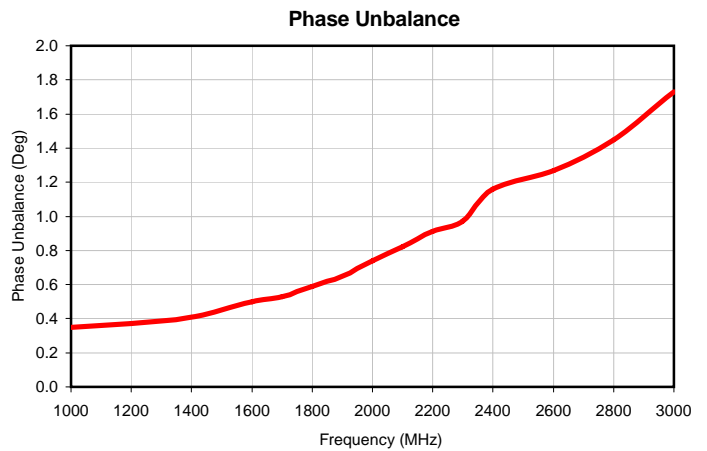

2 Way-0° Power Splitter/Combiner

TCP-2-33X+

Typical Performance Curves

P.O. Box 350166, Brooklyn, New York 11235-0003 • (718) 934-4500 • Fax (718) 332-4661 For detailed performance specs & shopping online see Mini-Circuits web site
The Design Engineers Search Engine Provides ACTUAL Data Instantly From MINI-CIRCUITS At: www.minicircuits.com