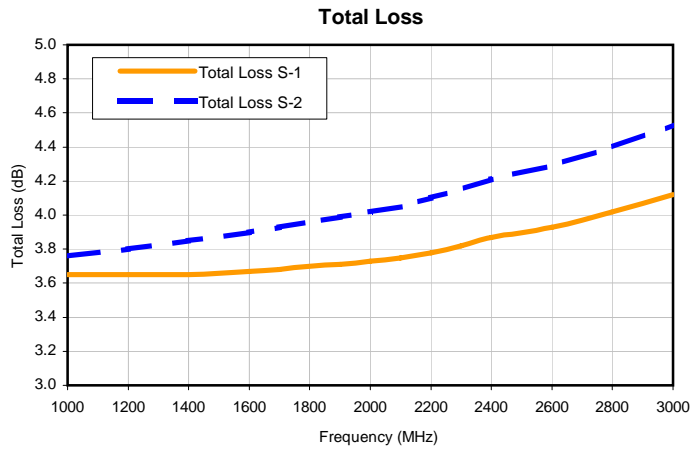

2 Way-0° Power Splitter/Combiner

TCP-2-33X+

Typical Performance Curves

P.O. Box 350166, Brooklyn, New York 11235-0003 • (718) 934-4500 • Fax (718) 332-4661 For detailed performance specs & shopping online see Mini-Circuits web site
The Design Engineers Search Engine Provides ACTUAL Data Instantly From MINI-CIRCUITS At: www.minicircuits.com