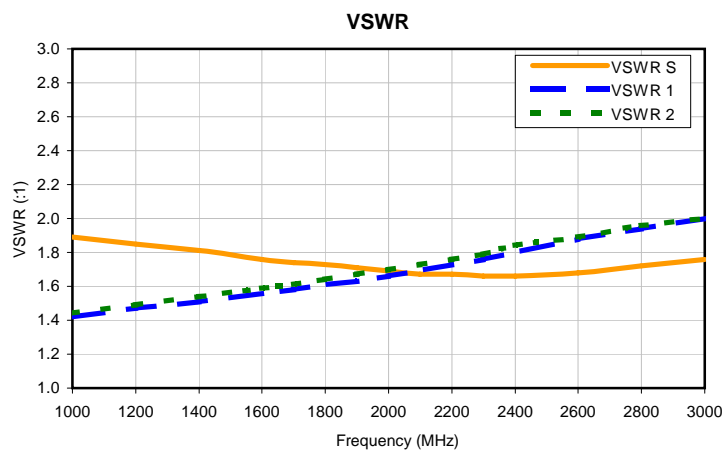

2 Way-0° Power Splitter/Combiner

TCP-2-33X+

Typical Performance Curves

P.O. Box 350166, Brooklyn, New York 11235-0003 • (718) 934-4500 • Fax (718) 332-4661 For detailed performance specs & shopping online see Mini-Circuits web site
The Design Engineers Search Engine Provides ACTUAL Data Instantly From MINI-CIRCUITS At: www.minicircuits.com

IF/RF MICROWAVE COMPONENTS

REV. X1
TCP-2-33X+
1/20/2012
Page 1 of 1