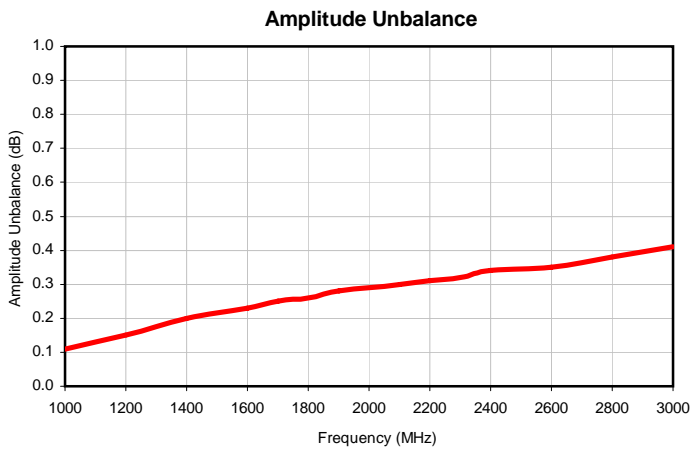

2 Way-0° Power Splitter/Combiner

TCP-2-33X+

Typical Performance Curves

P.O. Box 350166, Brooklyn, New York 11235-0003 • (718) 934-4500 • Fax (718) 332-4661 For detailed performance specs & shopping online see Mini-Circuits web site
The Design Engineers Search Engine Provides ACTUAL Data Instantly From MINI-CIRCUITS At: www.minicircuits.com