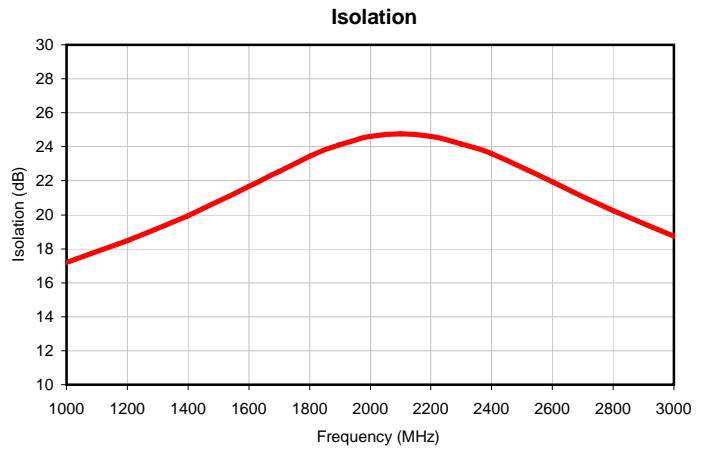

2 Way-0° Power Splitter/Combiner

TCP-2-33X+

Typical Performance Curves

P.O. Box 350166, Brooklyn, New York 11235-0003 • (718) 934-4500 • Fax (718) 332-4661 For detailed performance specs & shopping online see Mini-Circuits web site
The Design Engineers Search Engine Provides ACTUAL Data Instantly From MINI-CIRCUITS At: www.minicircuits.com