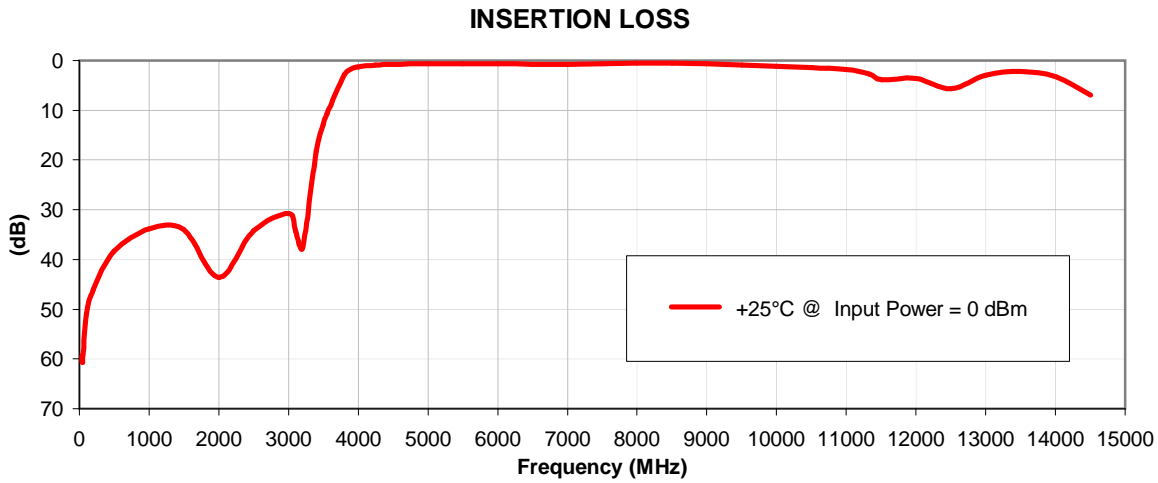

Coaxial High Pass Filter

VHF-3800+

Typical Performance Curves

REV. X1
VHF-3800+
071011
Page 1 of 1

IF/RF MICROWAVE COMPONENTS • ISO 9001 ISO 14001 AS 9100 CERTIFIED RoHS compliant
P.O. Box 350166, Brooklyn, New York 11235-0003 (718) 934-4500 Fax (718) 332-4661