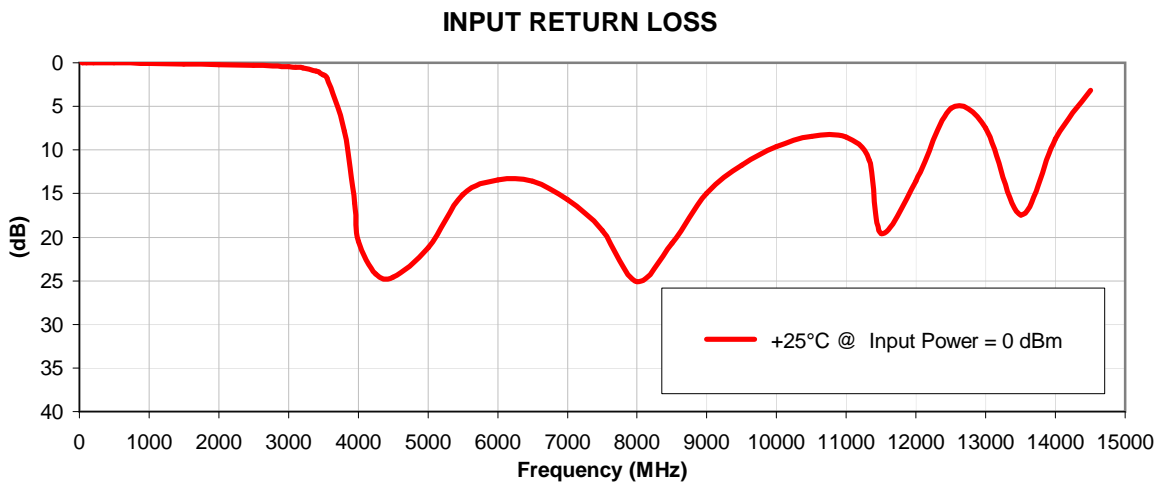

Coaxial High Pass Filter

VHF-3800+

Typical Performance Curves

REV. X1
VHF-3800+
071011
Page 1 of 1

IF/RF MICROWAVE COMPONENTS • ISO 9001 ISO 14001 AS 9100 CERTIFIED RoHS compliant
P.O. Box 350166, Brooklyn, New York 11235-0003 (718) 934-4500 Fax (718) 332-4661