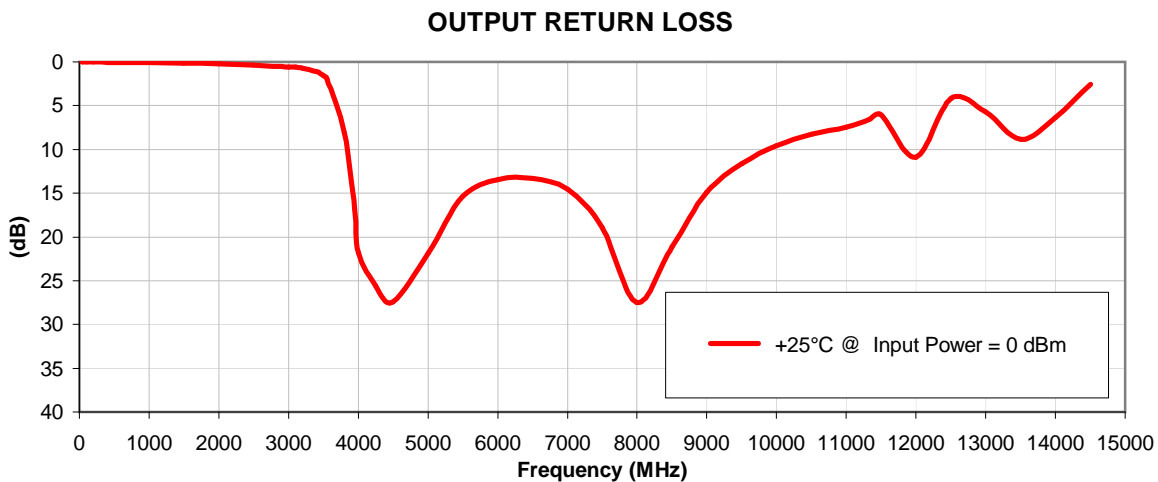

Coaxial High Pass Filter

VHF-3800+

Typical Performance Curves

REV. X1
VHF-3800+
071011
Page 1 of 1

IF/RF MICROWAVE COMPONENTS • ISO 9001 ISO 14001 AS 9100 CERTIFIED RoHS compliant
P.O. Box 350166, Brooklyn, New York 11235-0003 (718) 934-4500 Fax (718) 332-4661